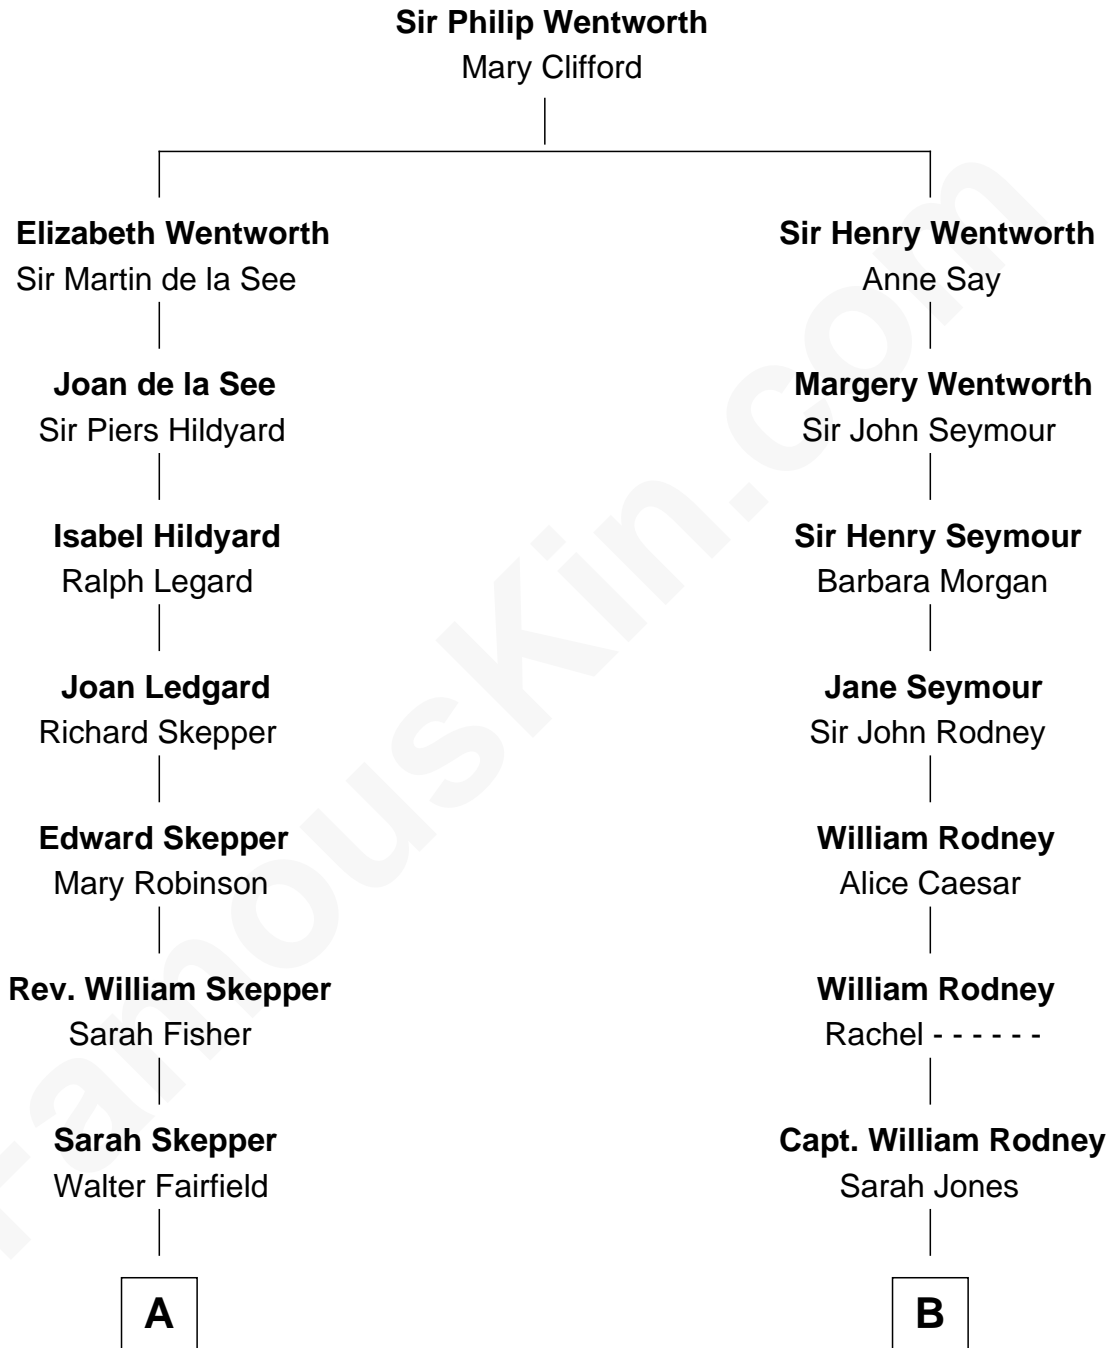

FamousKin.com Relationship Chart of

Tuesday Weld

TV and Movie Actress

8th cousin 8 times removed of

Caesar Rodney

Signer of the Declaration of Independence

A

Elizabeth Fairfield
Freeborn Balch

Edward Motley Weld
Sarah Lothrop King

Lothrop Motley Weld
Yosene Balfour Ker

Tuesday Weld
TV and Movie Actress

B

Caesar Rodney
Elizabeth Crawford

Caesar Rodney
Signer of Declaration of Independence