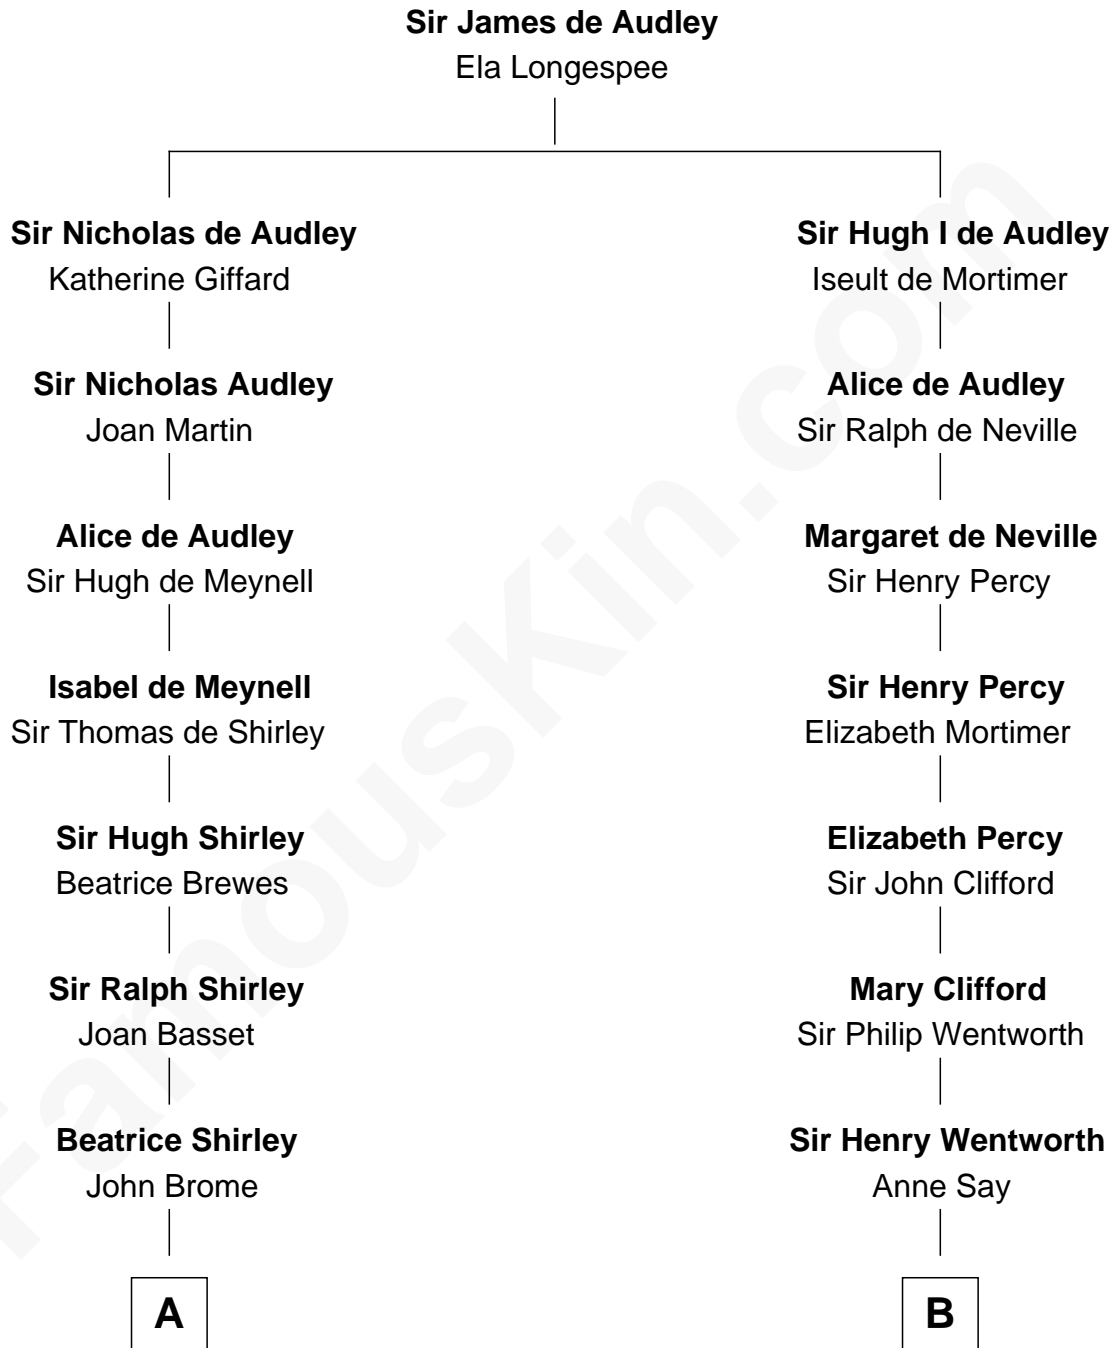

FamousKin.com Relationship Chart of

Tuesday Weld

TV and Movie Actress

14th cousin 7 times removed of

Caesar Rodney

Signer of the Declaration of Independence

C

Stephen Minot Weld

Sarah Bartlett Balch

Stephen Minot Weld

Eloise Rodman

Edward Motley Weld

Sarah Lothrop King

Lothrop Motley Weld

Yosene Balfour Ker

Tuesday Weld