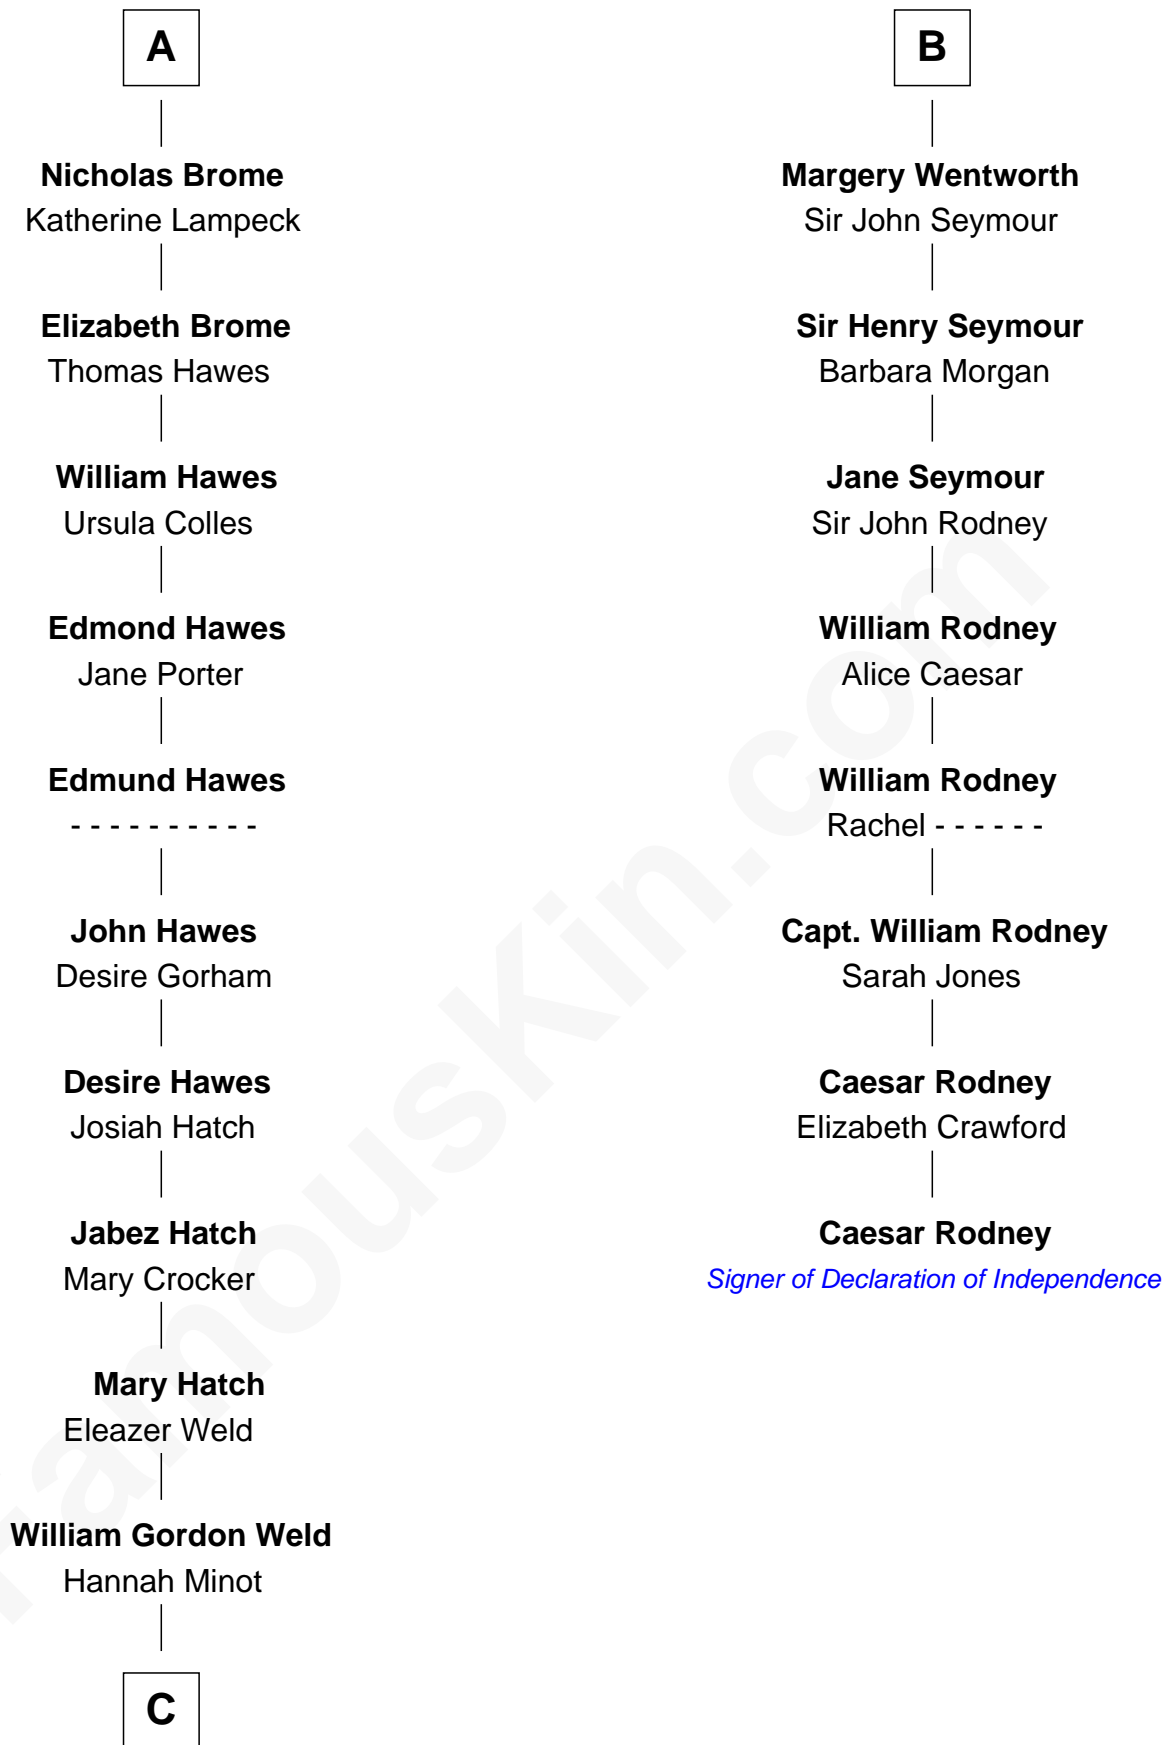

FamousKin.com Relationship Chart of

Tuesday Weld

TV and Movie Actress

14th cousin 7 times removed of

Caesar Rodney

Signer of the Declaration of Independence

C

Stephen Minot Weld

Sarah Bartlett Balch

Stephen Minot Weld

Eloise Rodman

Edward Motley Weld

Sarah Lothrop King

Lothrop Motley Weld

Yosene Balfour Ker

Tuesday Weld