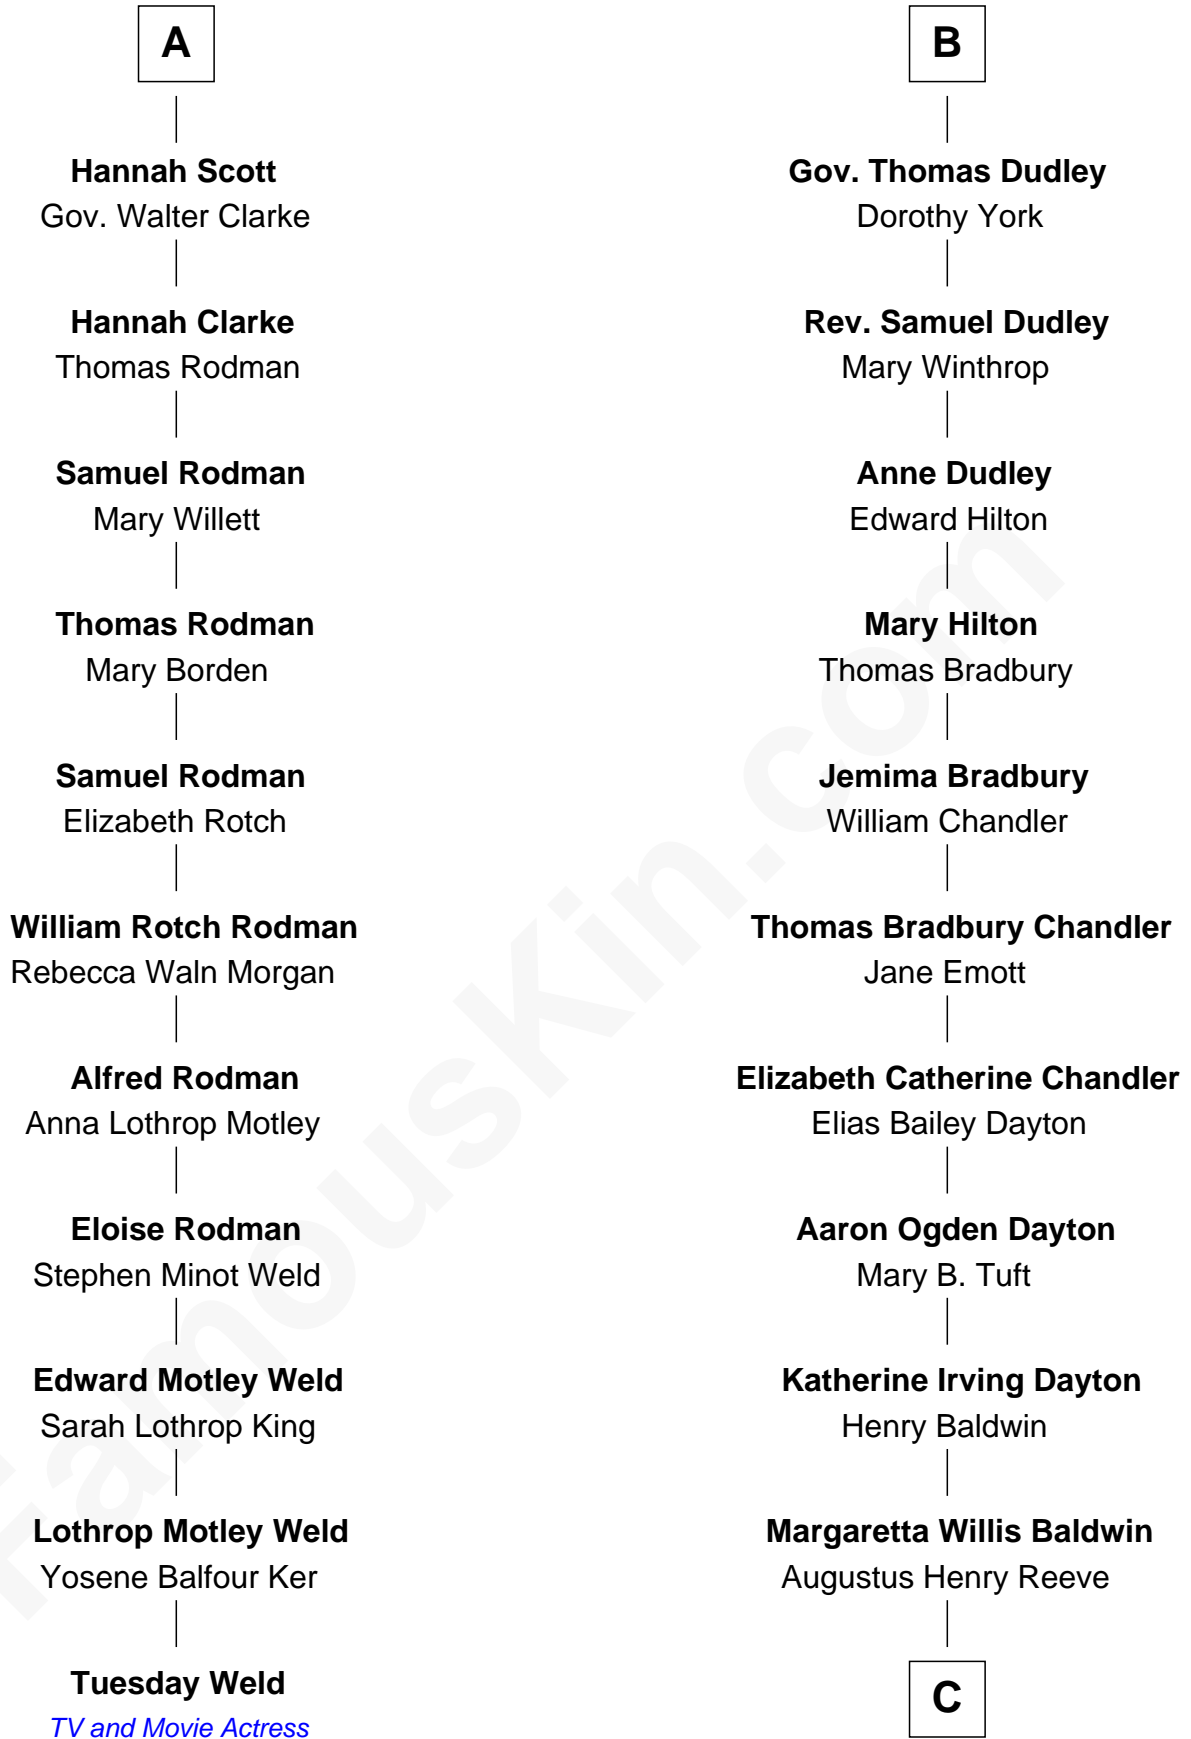

FamousKin.com Relationship Chart of

Tuesday Weld

TV and Movie Actress

17th cousin 2 times removed of

Christopher Reeve

Movie Actor

Sir Walter Blount

Sancha de Ayala

Cecily Grey

Sir Henry Dudley

----- Ashton

Probable

Roger Dudley

Susanna Thorne

B

C