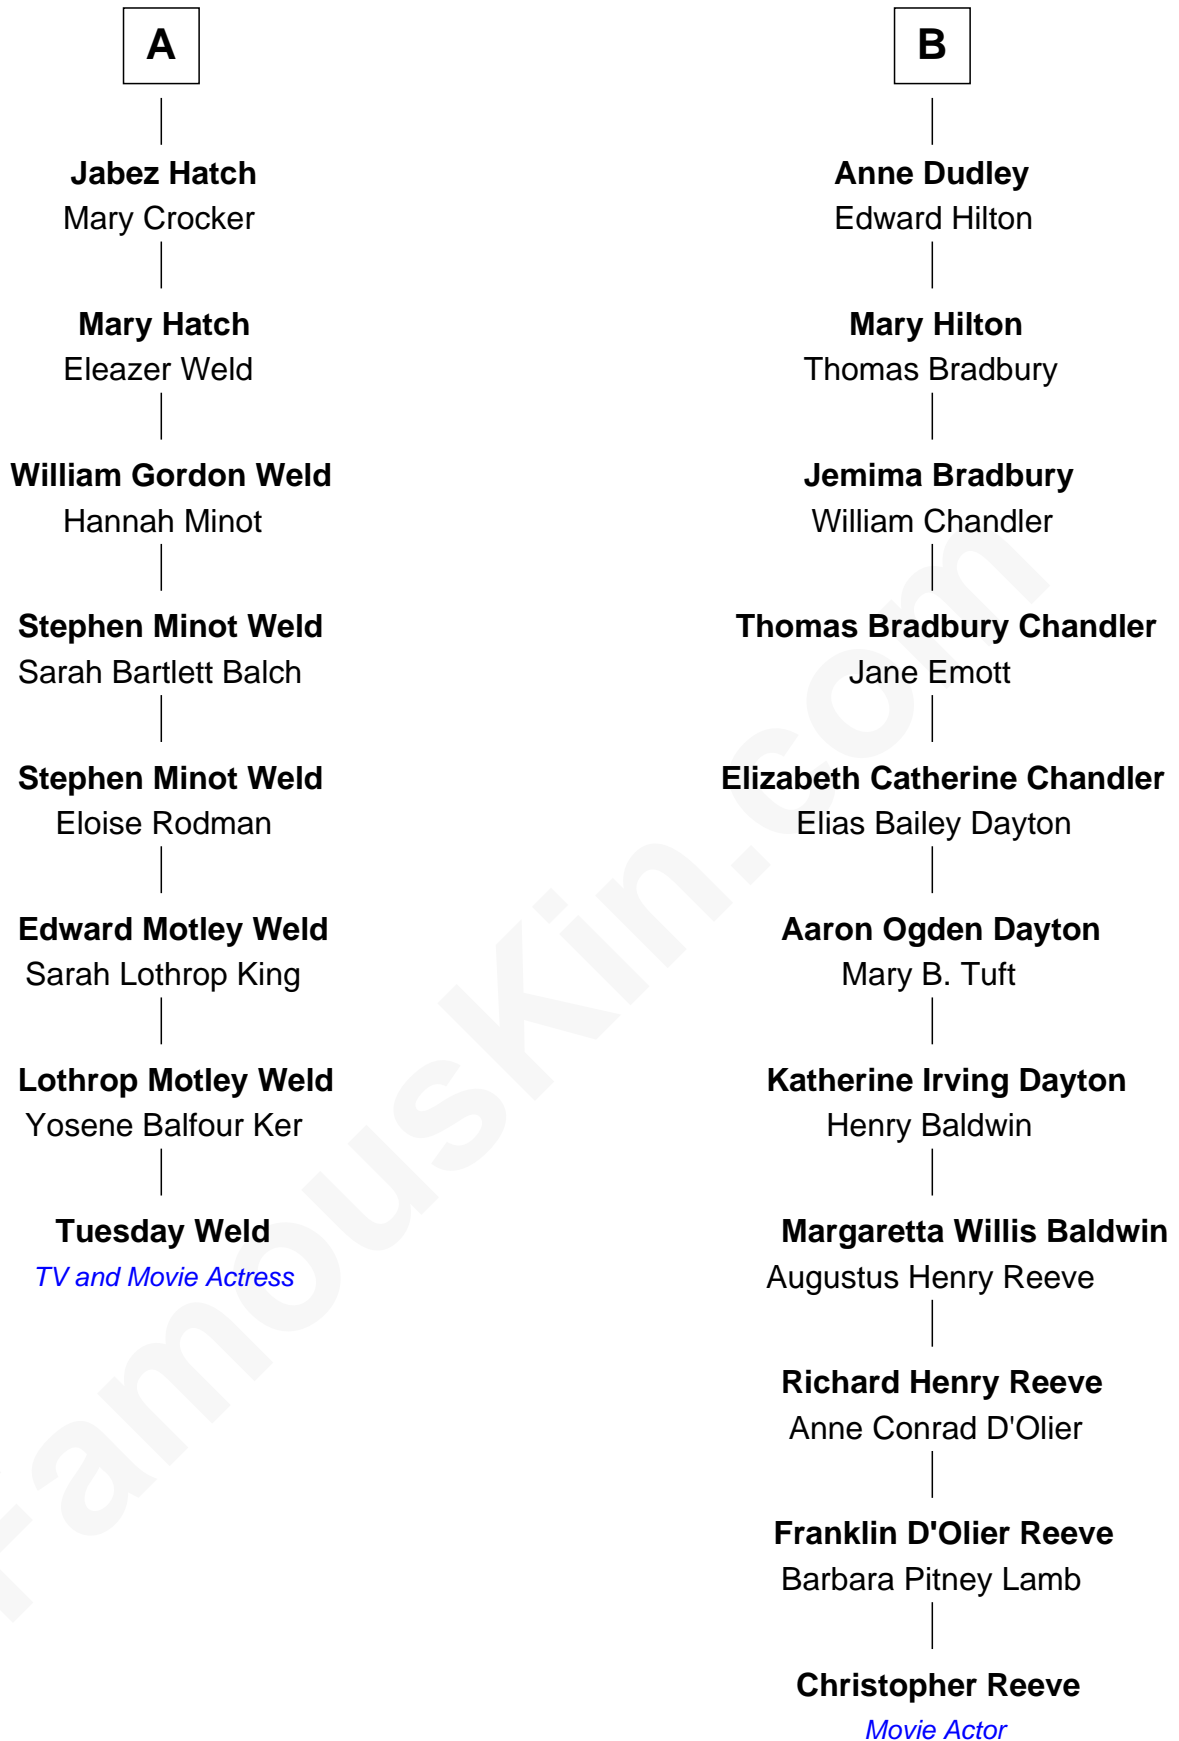

# FamousKin.com Relationship Chart of

**Tuesday Weld**

*TV and Movie Actress*

14th cousin 3 times removed of

**Christopher Reeve**

*Movie Actor*

**John Brome**  
Beatrice Shirley

**Nicholas Brome**  
Katherine Lampeck

**Elizabeth Brome**  
Thomas Hawes

**William Hawes**  
Ursula Colles

**Edmond Hawes**  
Jane Porter

**Edmund Hawes**  
-----

**John Hawes**  
Desire Gorham

**Desire Hawes**  
Josiah Hatch

**A**

**Isabel Brome**  
John Denton

**Alice Denton**  
Nicholas Purefoy

**Edward Purefoy**  
Anne Fettiplace

**Mary Purefoy**  
Thomas Thorne

**Susanna Thorne**  
Roger Dudley

**Gov. Thomas Dudley**  
Dorothy York

**Rev. Samuel Dudley**  
Mary Winthrop

**B**

Christopher Reeve photo by [Jbfrankel](#) (CC BY-SA 3.0)