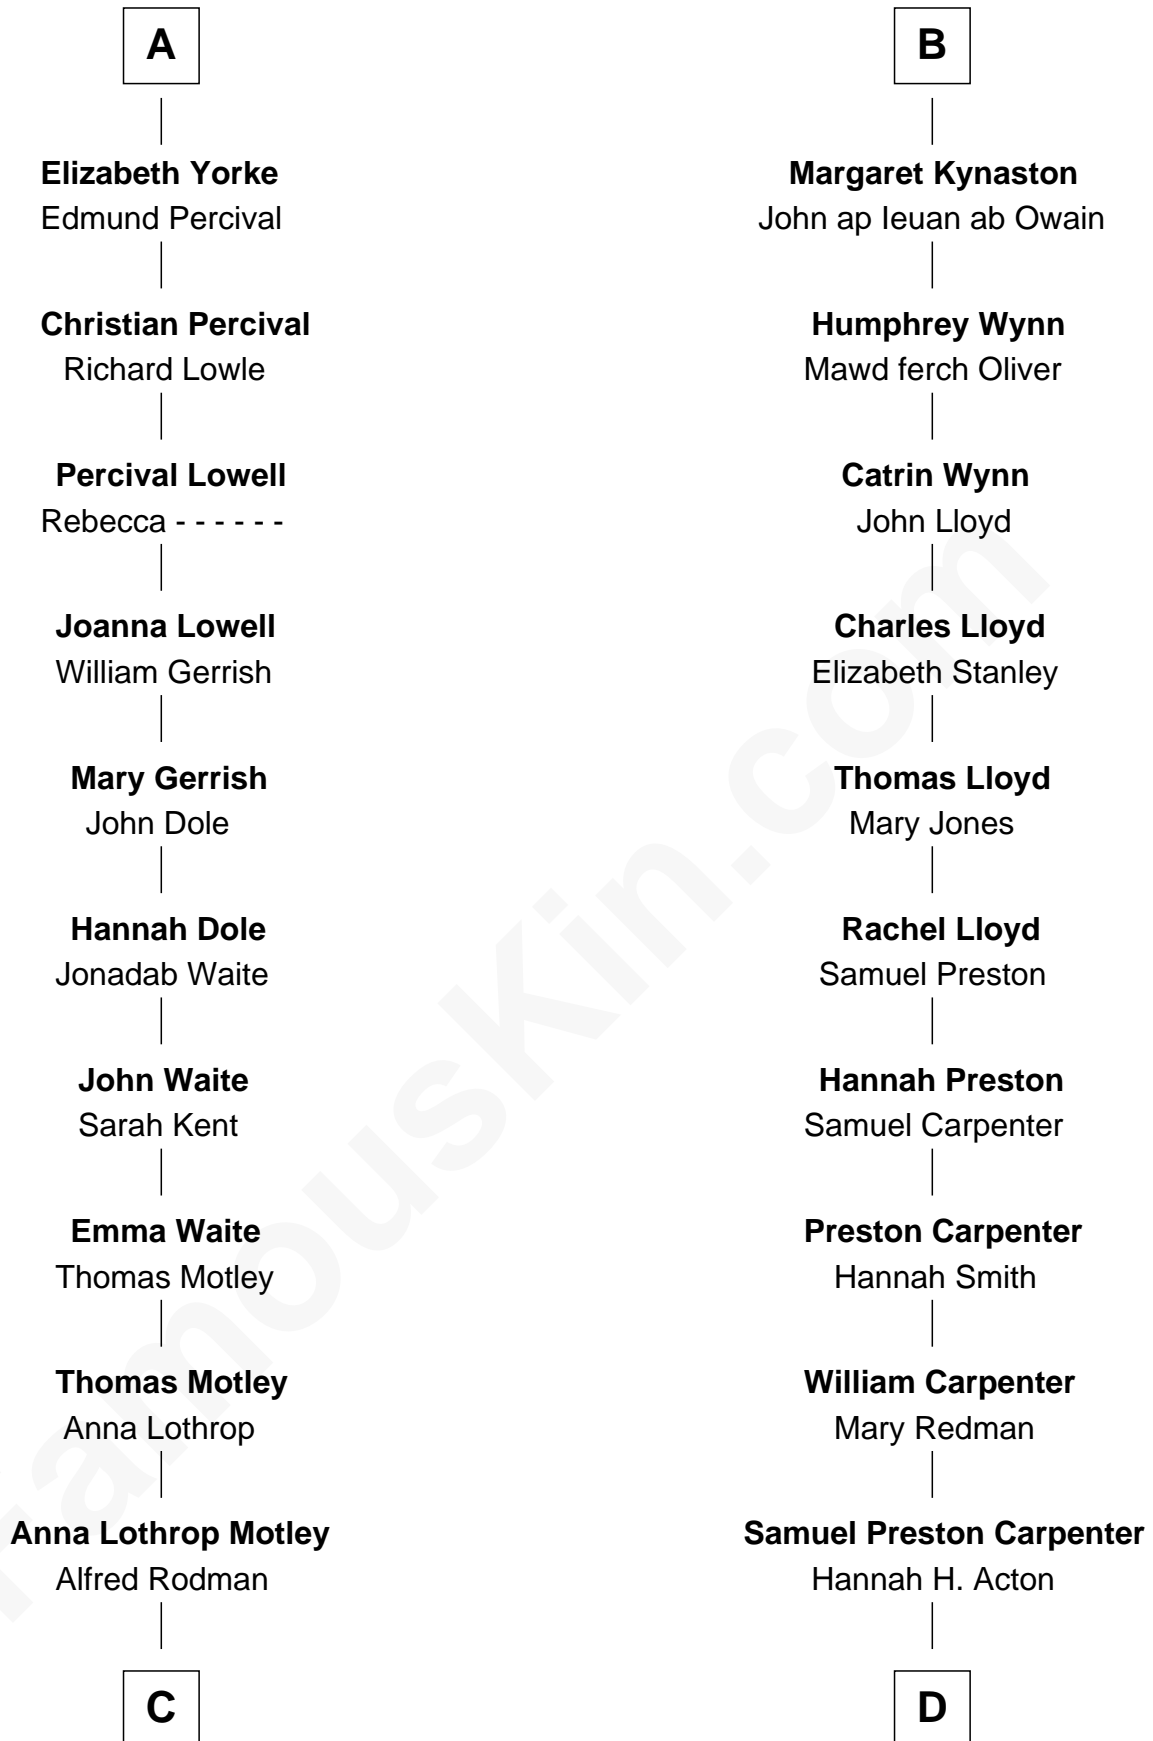

# FamousKin.com Relationship Chart of

**Tuesday Weld**

*TV and Movie Actress*

20th cousin 1 time removed of

**Christopher Reeve**

*Movie Actor*

**Humphrey de Bohun**

Elizabeth Plantagenet

**C**

**Eloise Rodman**  
Stephen Minot Weld

**Edward Motley Weld**  
Sarah Lothrop King

**Lothrop Motley Weld**  
Yosene Balfour Ker

**Tuesday Weld**  
*TV and Movie Actress*

**D**

**Sarah Wyatt Carpenter**  
Richard Henry Reeve

**Augustus Henry Reeve**  
Margaretta Willis Baldwin

**Richard Henry Reeve**  
Anne Conrad D'Olier

**Franklin D'Olier Reeve**  
Barbara Pitney Lamb

**Christopher Reeve**  
*Movie Actor*