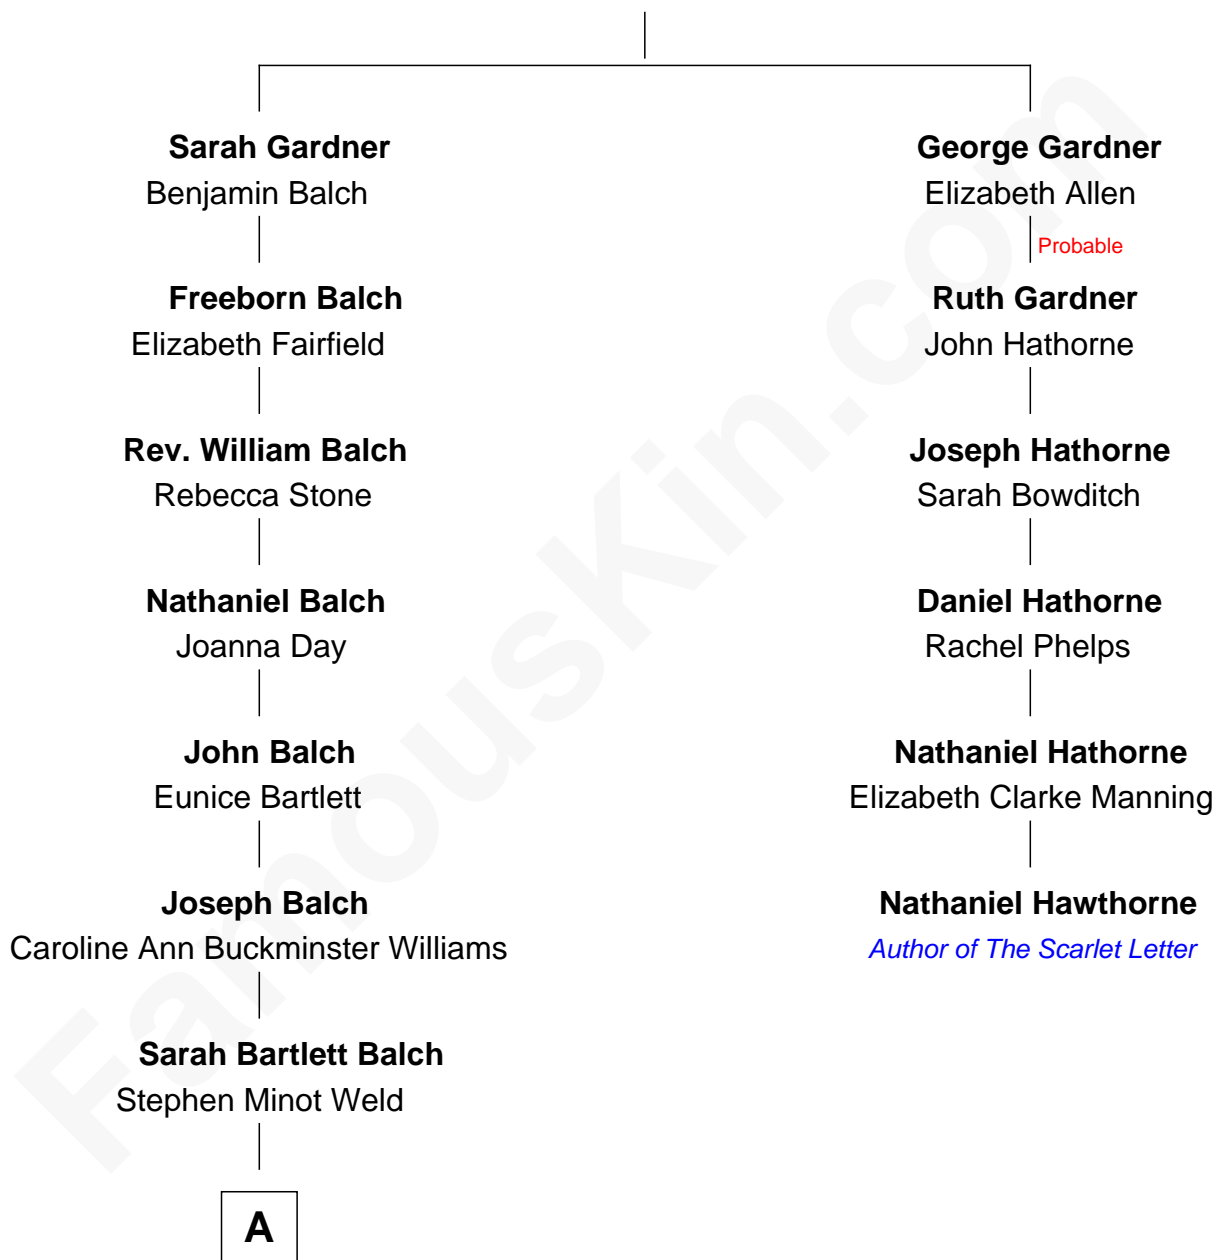

FamousKin.com Relationship Chart of

Tuesday Weld

TV and Movie Actress

5th cousin 5 times removed of

Nathaniel Hawthorne

Author of The Scarlet Letter

Thomas Gardner

A

Stephen Minot Weld

Eloise Rodman

Edward Motley Weld

Sarah Lothrop King

Lothrop Motley Weld

Yosene Balfour Ker

Tuesday Weld

TV and Movie Actress

FamousKin.com