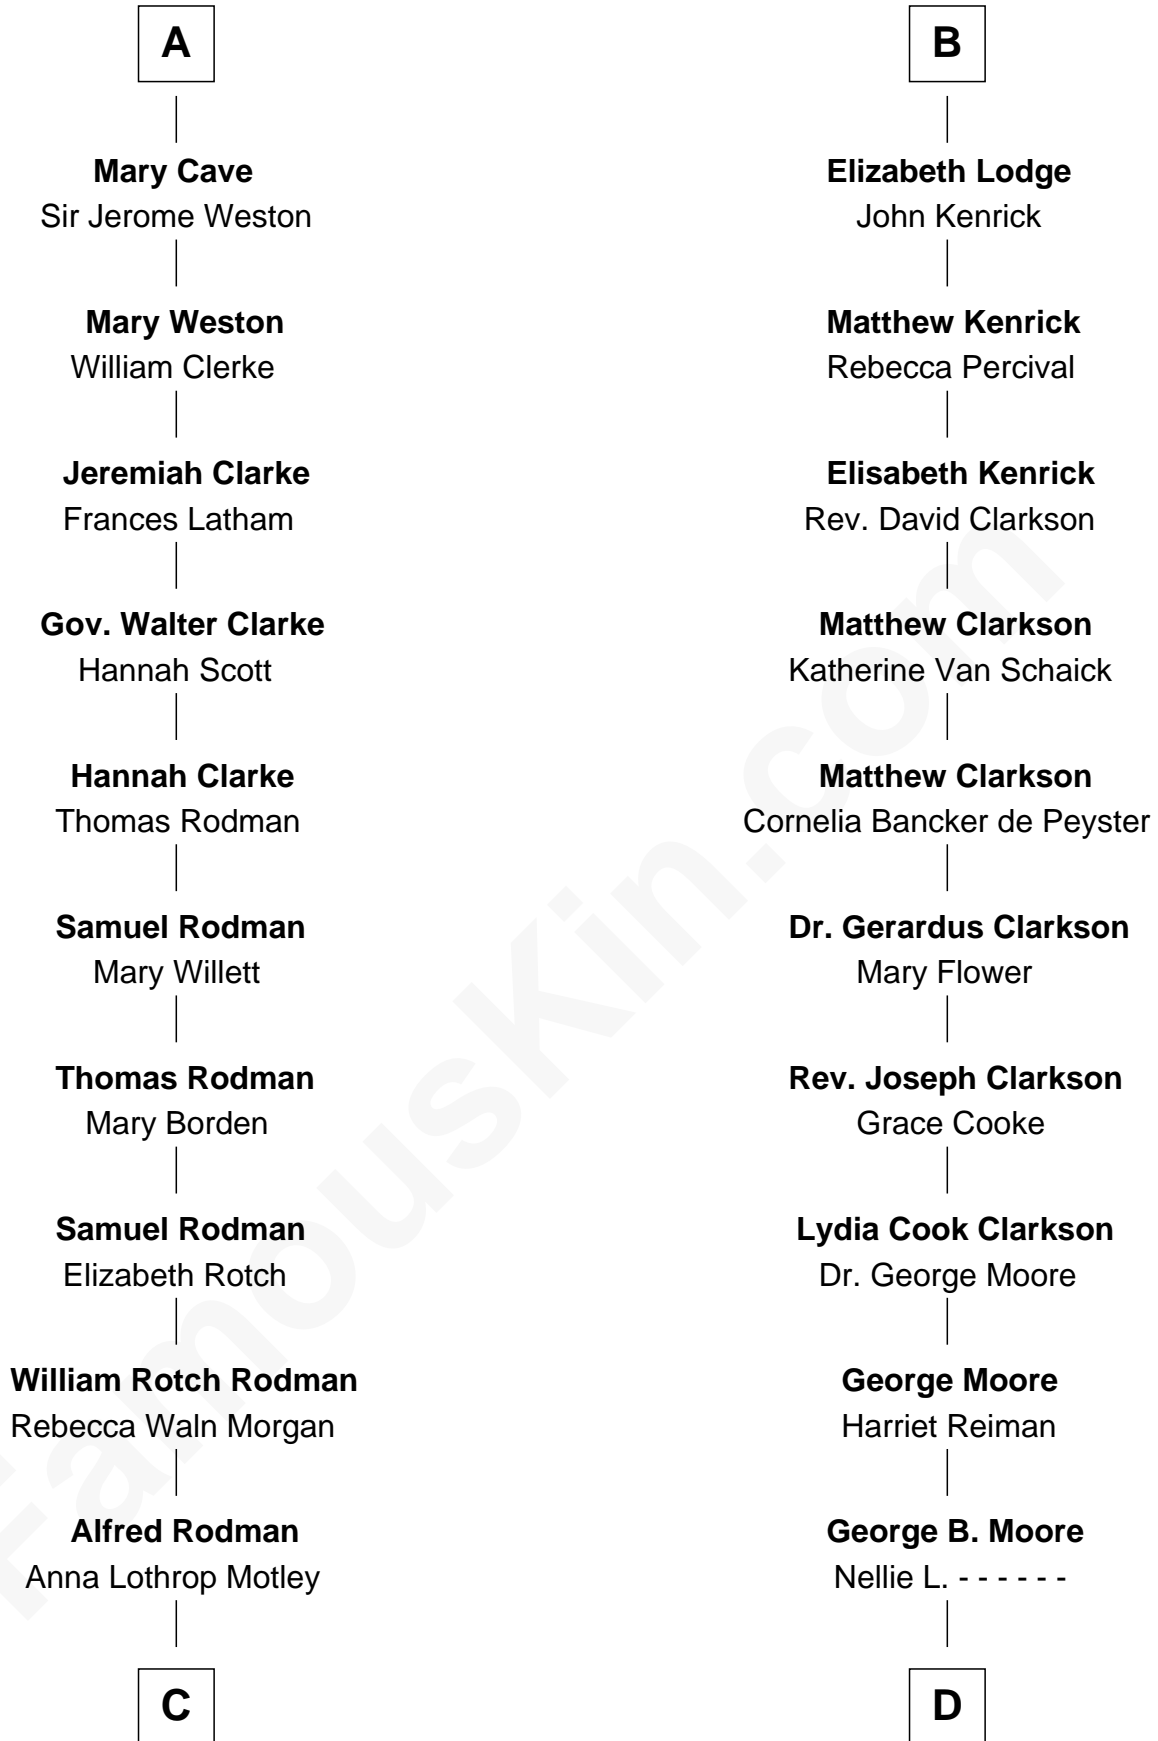

FamousKin.com Relationship Chart of

Tuesday Weld

TV and Movie Actress

19th cousin 1 time removed of

Ken Burns

Documentary Filmmaker

C

Eloise Rodman
Stephen Minot Weld

Edward Motley Weld
Sarah Lothrop King

Lothrop Motley Weld
Yosene Balfour Ker

Tuesday Weld
TV and Movie Actress

D

Emily Lucille Moore
Dr. Robert Kyle Burns

Robert Kyle Burns
Lyla Smith Tupper

Ken Burns
Documentary Filmmaker