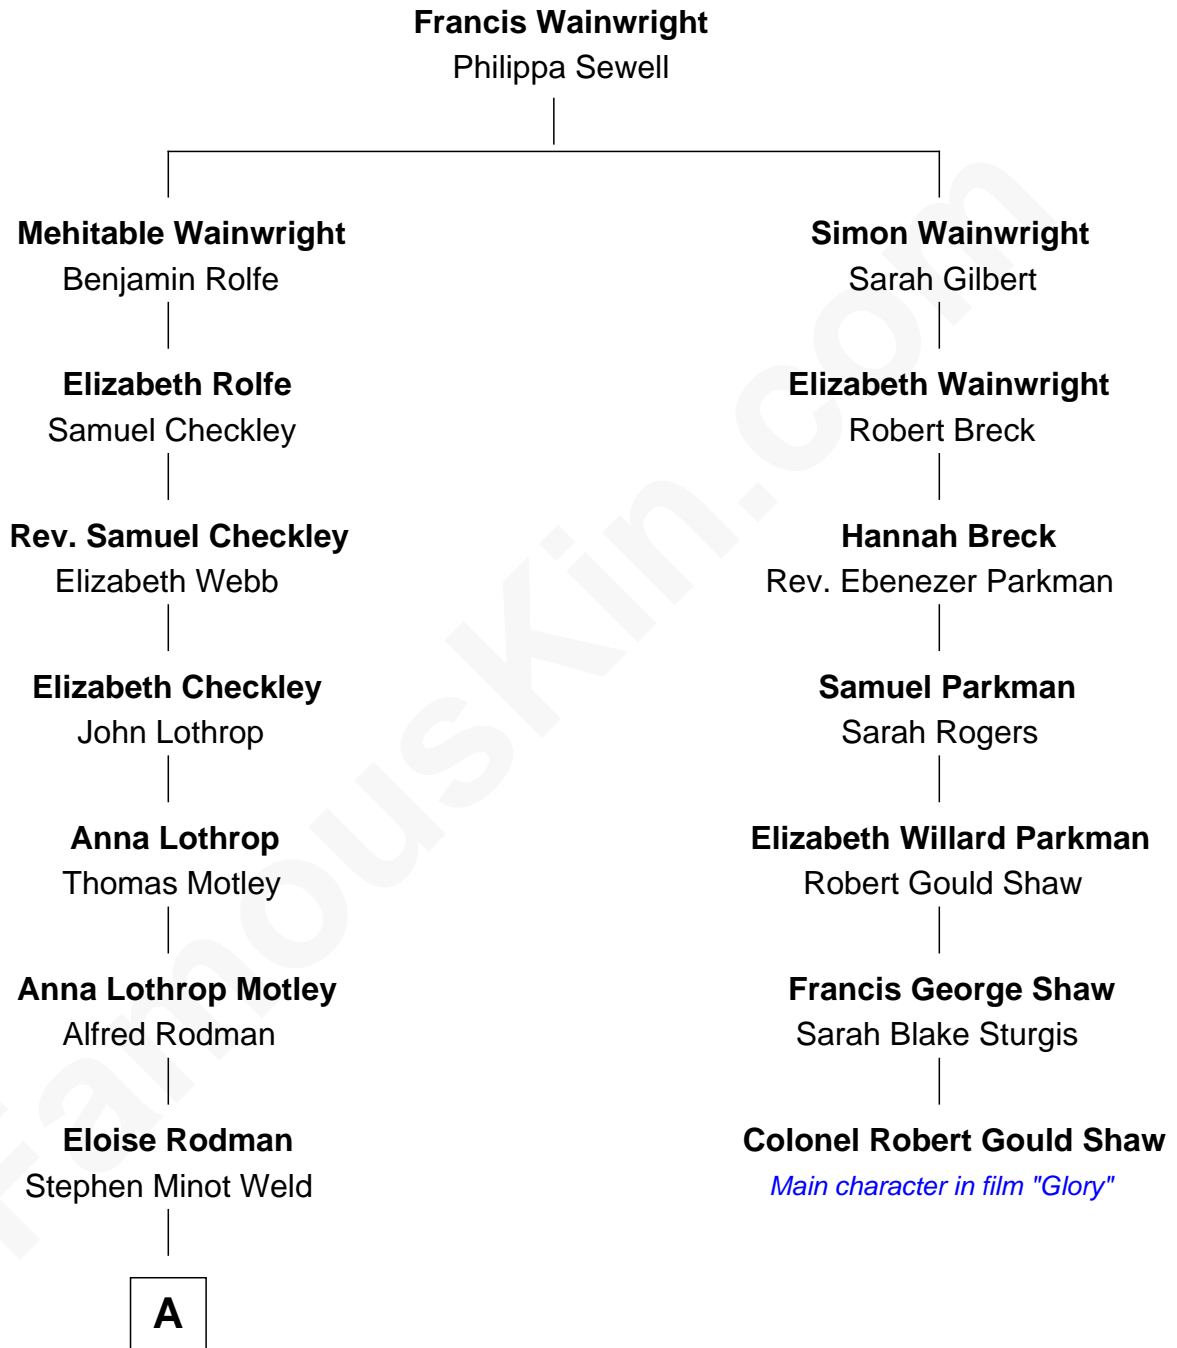

FamousKin.com

Relationship Chart of

Tuesday Weld

TV and Movie Actress

6th cousin 3 times removed of

Colonel Robert Gould Shaw

U.S. Civil War leader of film "Glory" fame

A

Edward Motley Weld

Sarah Lothrop King

Lothrop Motley Weld

Yosene Balfour Ker

Tuesday Weld

TV and Movie Actress

FamousKin.com