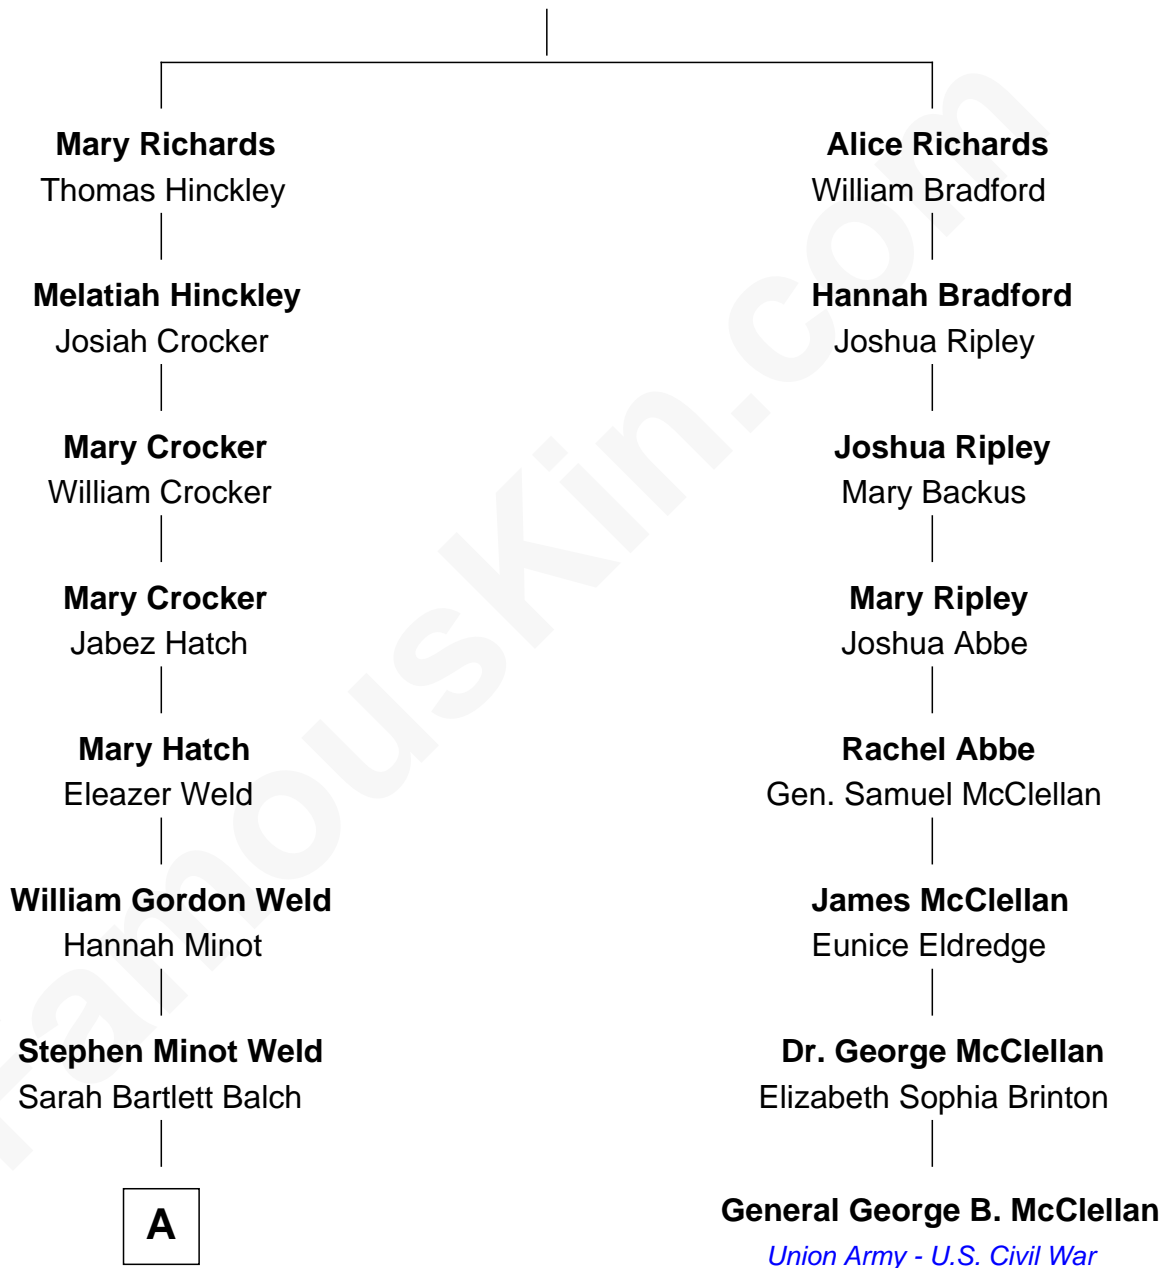

# FamousKin.com Relationship Chart of

**Tuesday Weld**

*TV and Movie Actress*

7th cousin 3 times removed of

**General George B. McClellan**

*Union Army - U.S. Civil War*

**Thomas Richards**

Welthian - - - - -

**A**

Stephen Minot Weld

Eloise Rodman

Edward Motley Weld

Sarah Lothrop King

Lothrop Motley Weld

Yosene Balfour Ker

Tuesday Weld

*TV and Movie Actress*

FamousKin.com