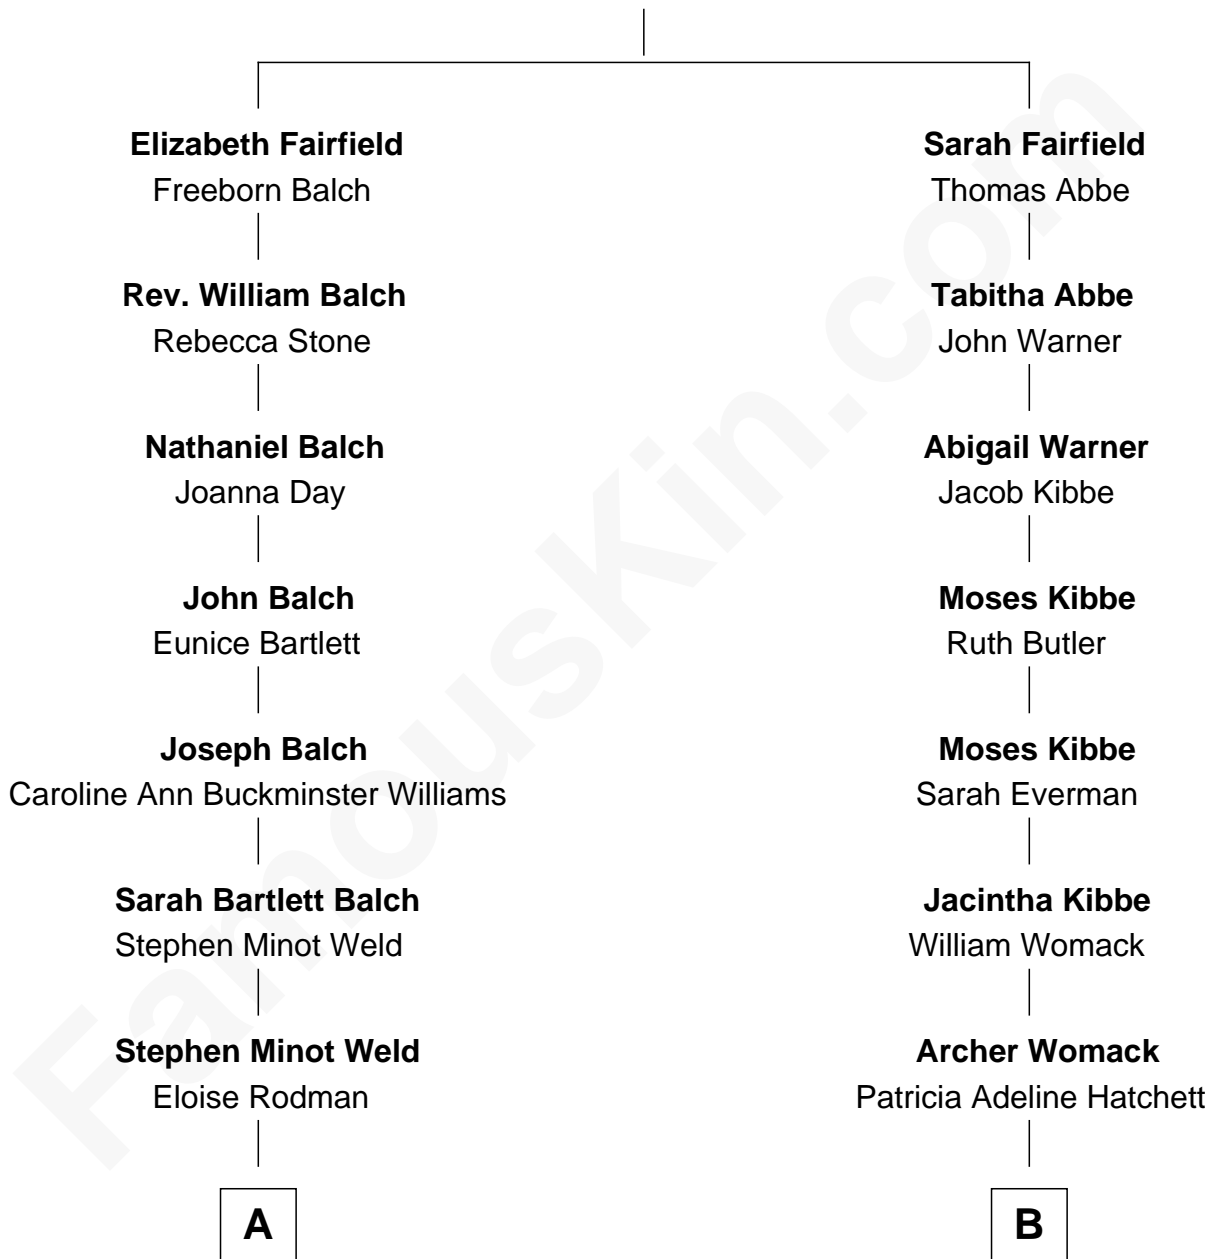

# FamousKin.com Relationship Chart of

**Tuesday Weld**

*TV and Movie Actress*

8th cousin 1 time removed of

**Roy Rogers**

*Cowboy movie actor and singer*

**Walter Fairfield**

Sarah Skepper

FamousKin.com