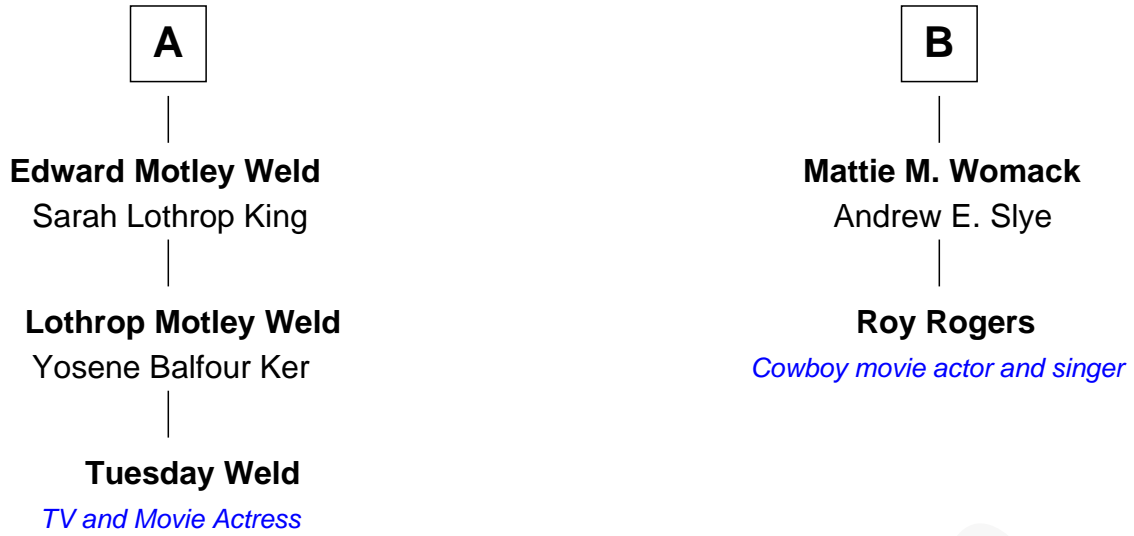

# FamousKin.com Relationship Chart of

**Tuesday Weld**

*TV and Movie Actress*

8th cousin 1 time removed of

**Roy Rogers**

*Cowboy movie actor and singer*

**Walter Fairfield**

Sarah Skepper

FamousKin.com