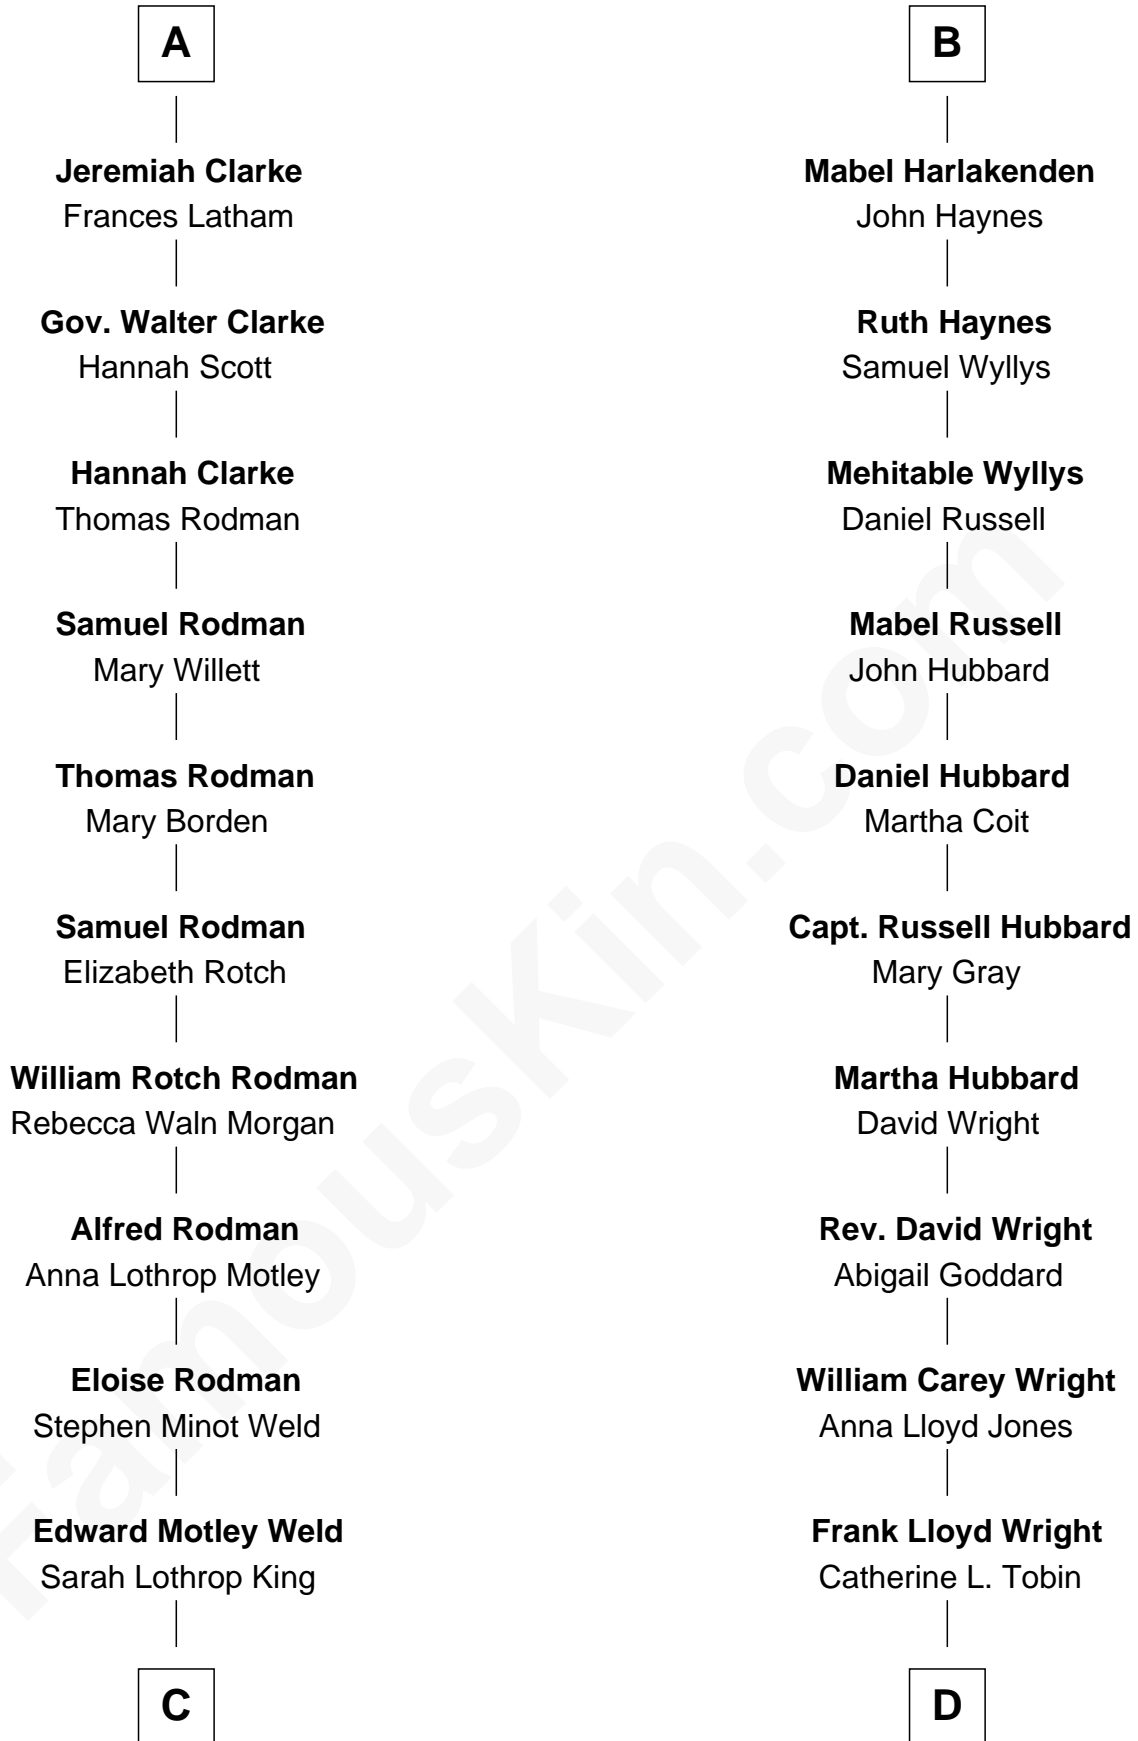

# FamousKin.com Relationship Chart of

**Tuesday Weld**

*TV and Movie Actress*

18th cousin of

**Anne Baxter**

*Movie Actress*

**Elizabeth Cokayne**

*with husband  
Sir Philip le Boteler*

*with husband  
Sir Laurence Cheney*

**Philip Boteler**  
Isabel Willoughby

**Elizabeth Cheney**  
Sir Frederick Tilney

**John Boteler**  
Constance Vere

**Elizabeth Tilney**  
Sir Humphrey Bourchier

**Elizabeth Boteler**  
Thomas Lovett

**Anne Bourchier**  
Thomas Fiennes

**Thomas Lovett**  
Anne Danvers

**Catherine Fiennes**  
Richard Loudenoys

**Elizabeth Lovett**  
Anthony Cave

**Mary Loudenoys**  
Thomas Harlakenden

**Mary Cave**  
Sir Jerome Weston

**Roger Harlakenden**  
-----

**Mary Weston**  
William Clerke

**Richard Harlakenden**  
Margaret Huberd

**A**

**B**

FamousKin.com