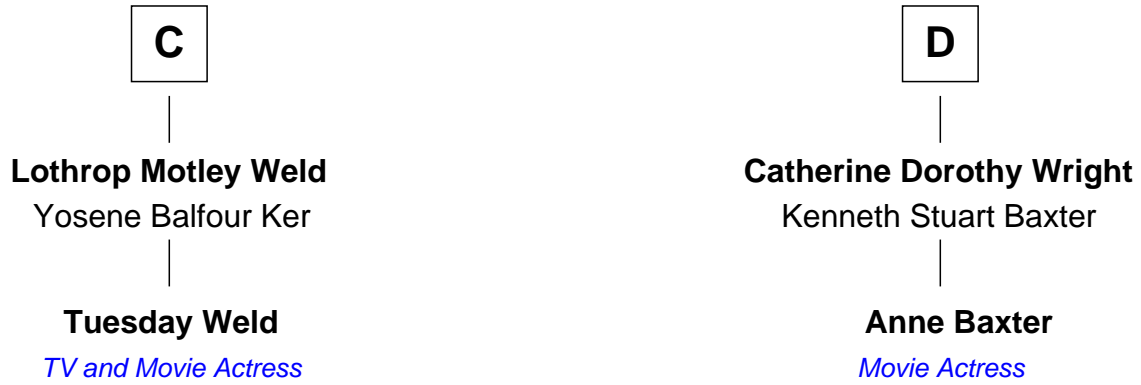

# FamousKin.com Relationship Chart of

**Tuesday Weld**

*TV and Movie Actress*

18th cousin of

**Anne Baxter**

*Movie Actress*

**Elizabeth Cokayne**

*with husband  
Sir Philip le Boteler*

**Roger Harlakenden**  
-----

**Mary Weston**  
William Clerke

**Richard Harlakenden**  
Margaret Huberd

**A**

**B**

FamousKin.com