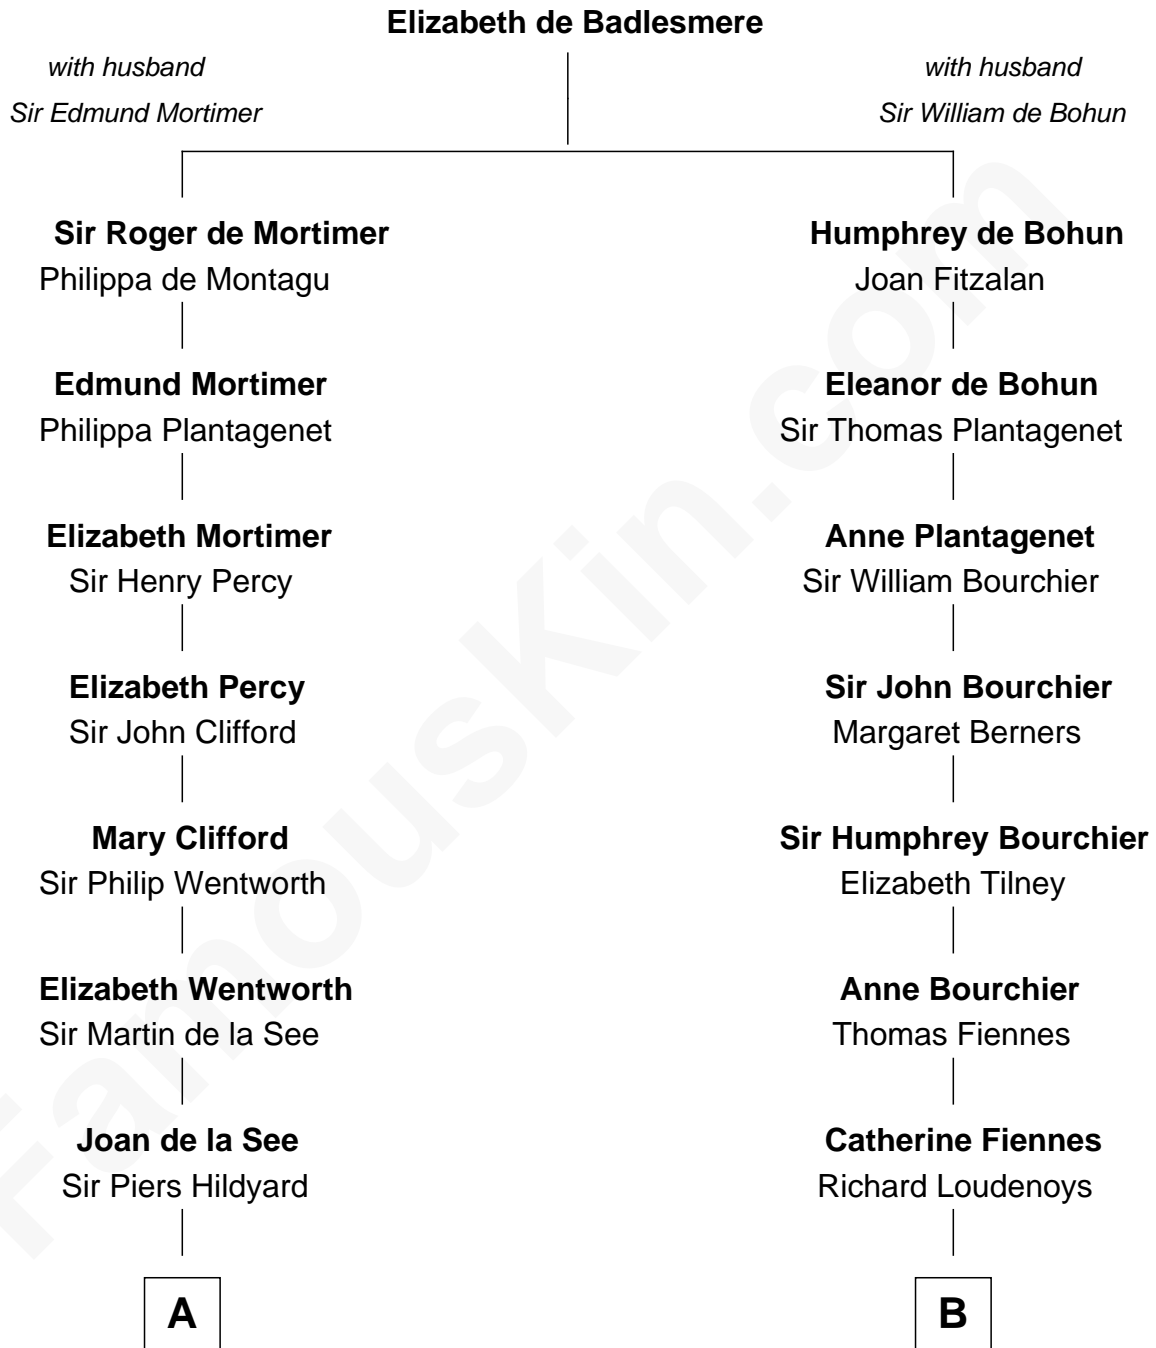

FamousKin.com

Relationship Chart of

Tuesday Weld

TV and Movie Actress

21st cousin of

Anne Baxter

Movie Actress

C

Sarah Bartlett Balch

Stephen Minot Weld

Stephen Minot Weld

Eloise Rodman

Edward Motley Weld

Sarah Lothrop King

Lothrop Motley Weld

Yosene Balfour Ker