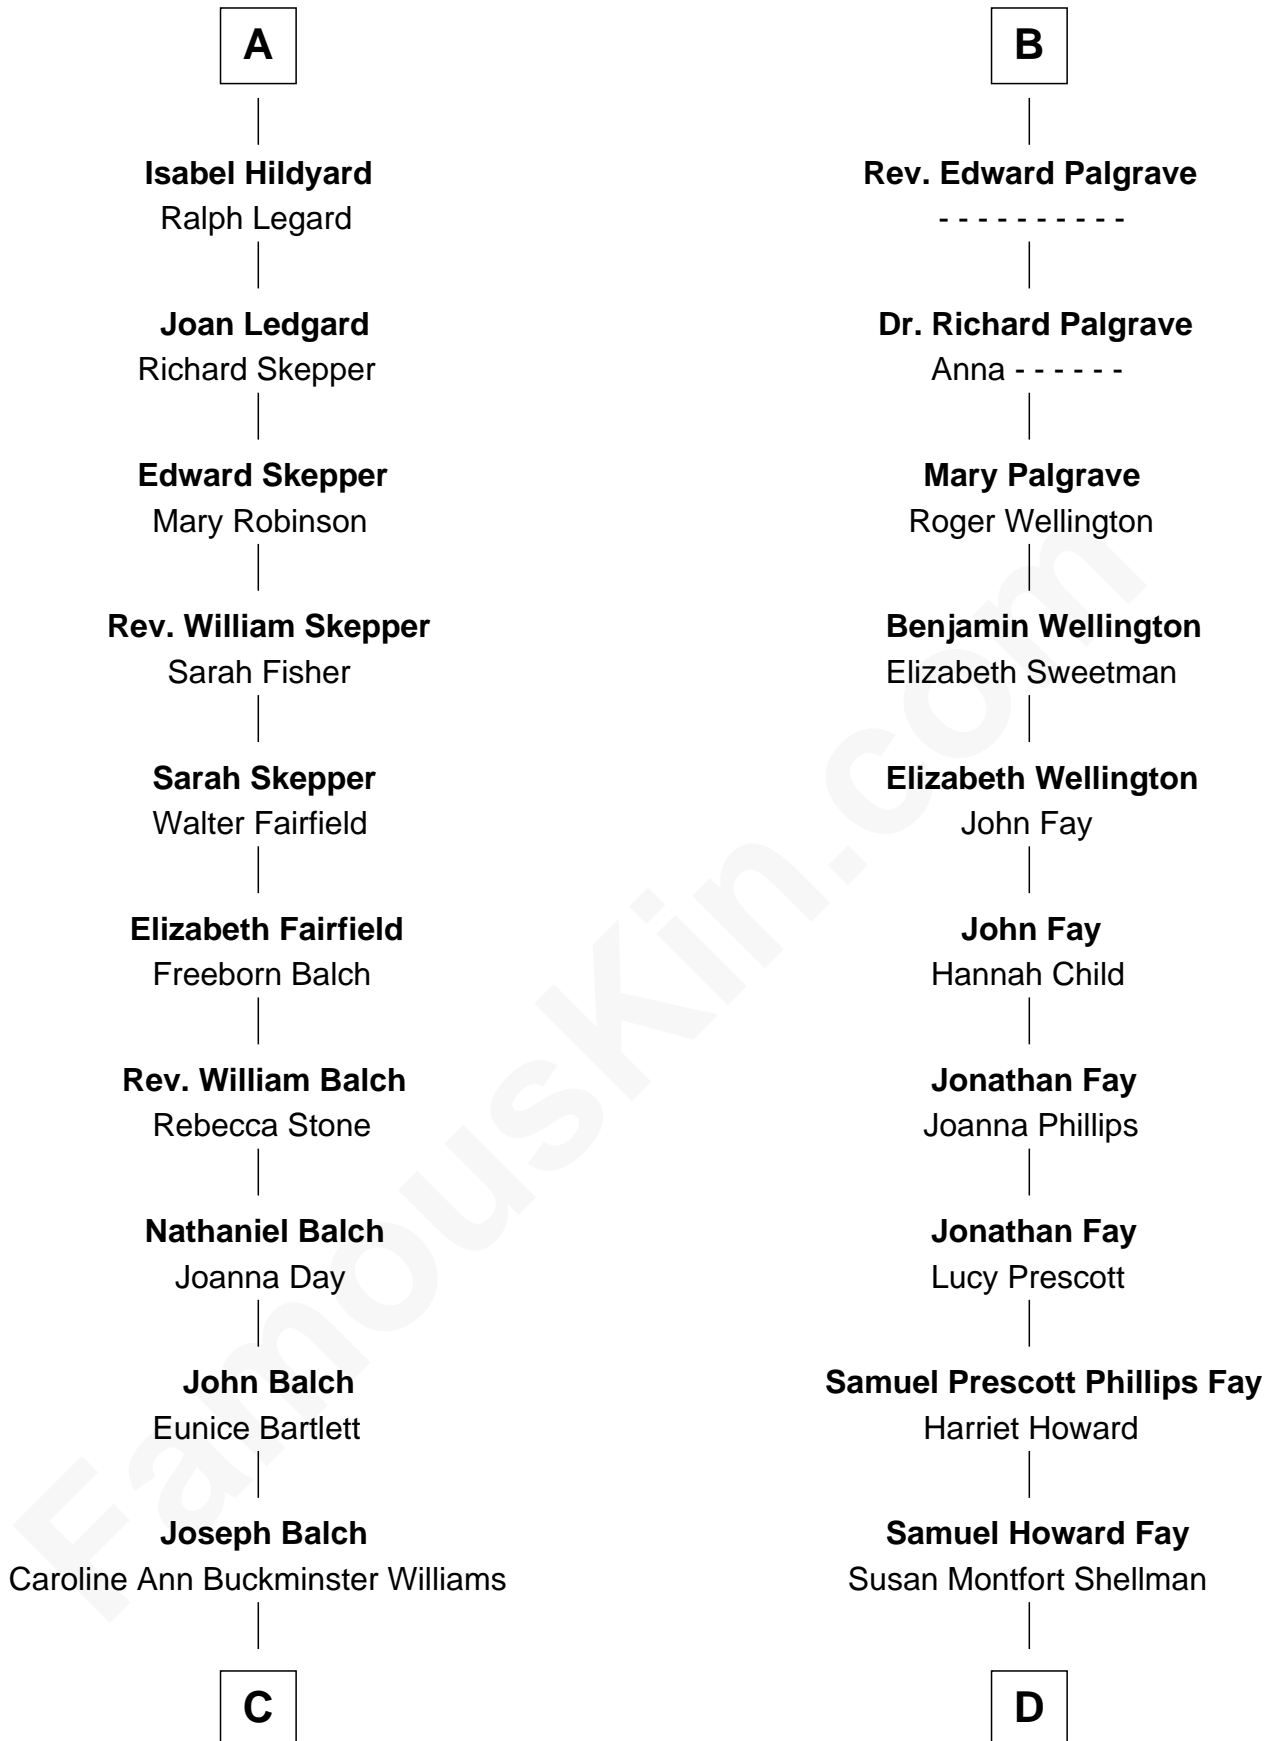

# FamousKin.com Relationship Chart of

**Tuesday Weld**

*TV and Movie Actress*

20th cousin 1 time removed of

**George H. W. Bush**

*41st U.S. President*

**Elizabeth de Badlesmere**

*with husband*  
Sir Edmund Mortimer

**Elizabeth Mortimer**  
Sir Henry Percy

**Elizabeth Goushill**  
Sir Robert Wingfield

**Elizabeth Percy**  
Sir John Clifford

**Elizabeth Wingfield**  
Sir William Brandon

**Mary Clifford**  
Sir Philip Wentworth

**Eleanor Brandon**  
John Glemham

**Elizabeth Wentworth**  
Sir Martin de la See

**Anne Glemham**  
Henry Palgrave

**Joan de la See**  
Sir Piers Hildyard

**Thomas Palgrave**  
Alice Gunton

**A**

**B**

**C**

**Sarah Bartlett Balch**

Stephen Minot Weld

**Stephen Minot Weld**

Eloise Rodman

**Edward Motley Weld**

Sarah Lothrop King

**Lothrop Motley Weld**

Yosene Balfour Ker