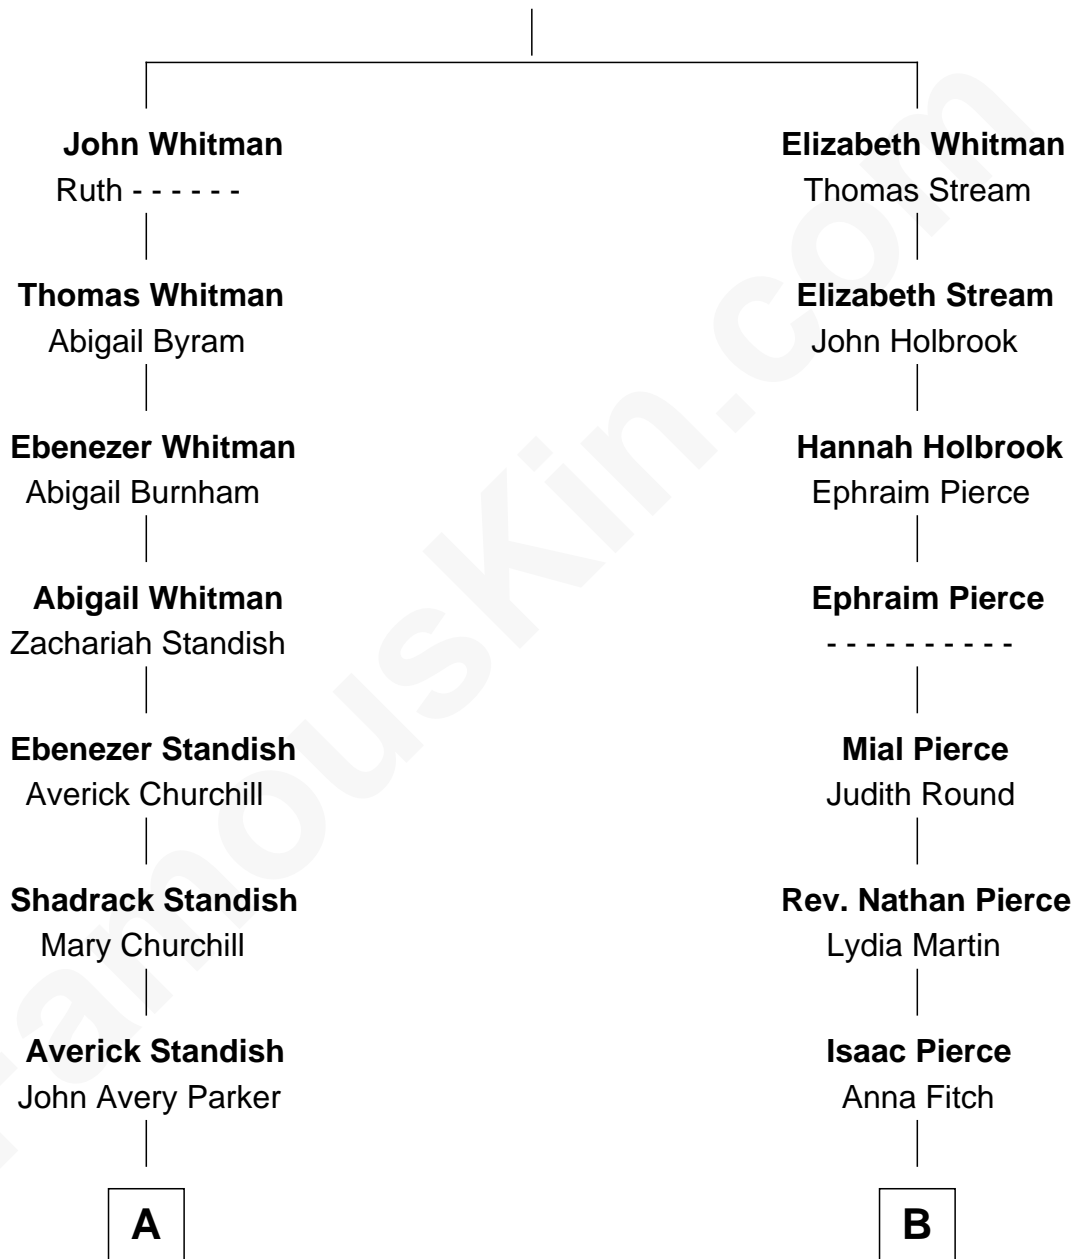

FamousKin.com Relationship Chart of

Tuesday Weld

TV and Movie Actress

11th cousin 1 time removed of

George H. W. Bush

41st U.S. President

Richard Whitman

A

Ann Avery Parker
Thomas C. Lothrop

Sarah Williams Lothrop
George Parsons King

Sarah Lothrop King
Edward Motley Weld

Lothrop Motley Weld
Yosene Balfour Ker

Tuesday Weld
TV and Movie Actress

B

Levi Pierce
Betsey S. Wheeler

Elizabeth Slade Pierce
Cortland Philip Livingston Butler

Mary Elizabeth Butler
Robert Emmet Sheldon

Flora Sheldon
Samuel Prescott Bush

Prescott Sheldon Bush
Dorothy Wear Walker

George H. W. Bush
41st U.S. President