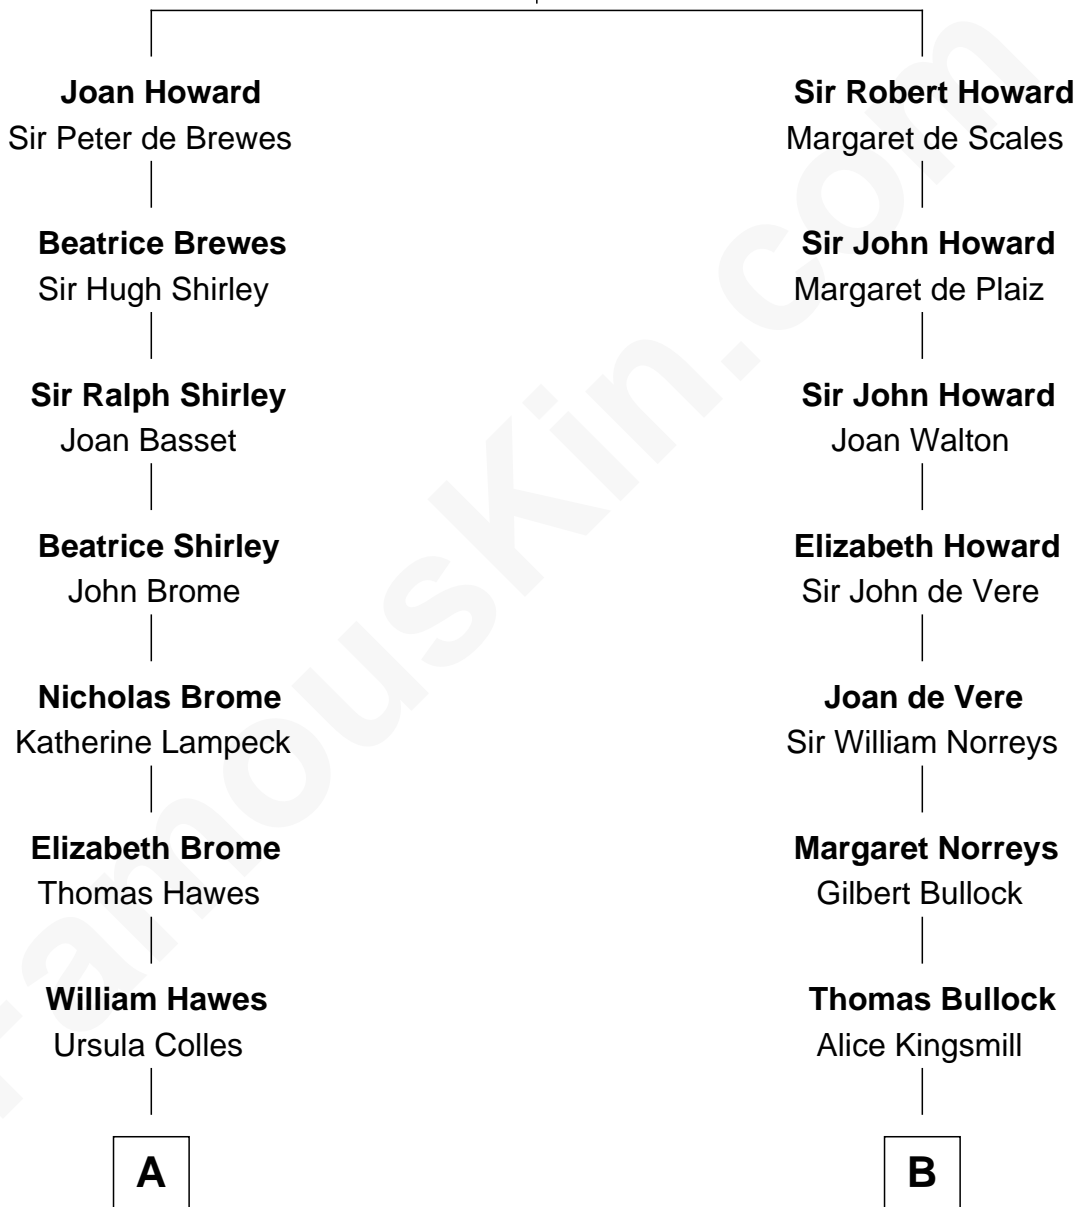

FamousKin.com

Relationship Chart of

Tuesday Weld

TV and Movie Actress

18th cousin 2 times removed of

George H. W. Bush

41st U.S. President

Sir John Howard

Alice de Bois

C

Lothrop Motley Weld

Yosene Balfour Ker

Tuesday Weld

TV and Movie Actress

D

Harriet Eleanor Fay