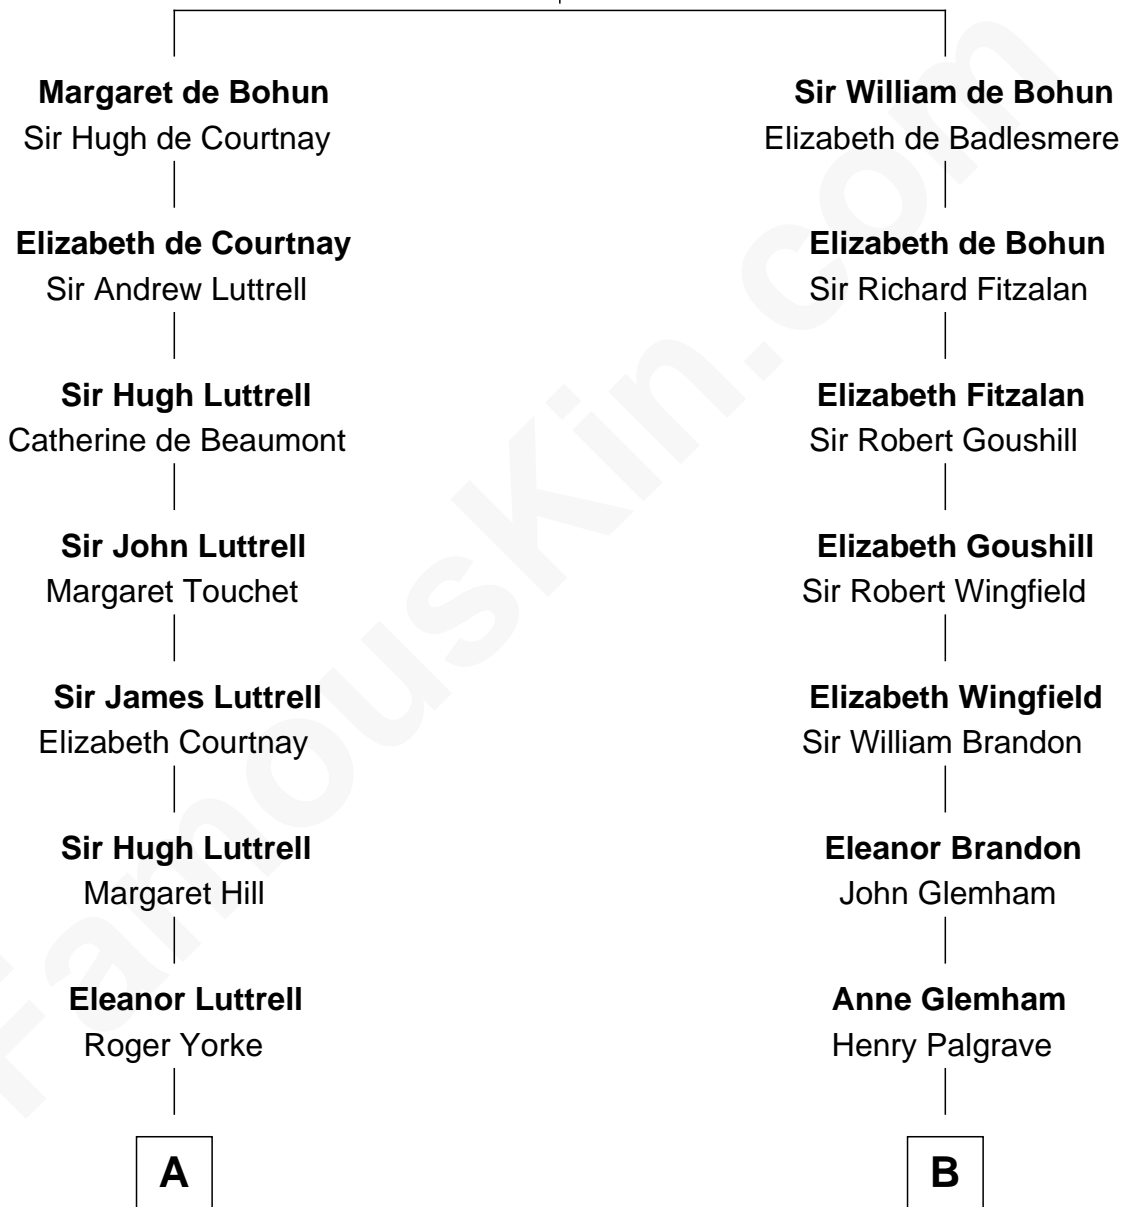

# FamousKin.com Relationship Chart of

**Tuesday Weld**

*TV and Movie Actress*

20th cousin 1 time removed of

**George H. W. Bush**

*41st U.S. President*

**Humphrey de Bohun**

Elizabeth Plantagenet

**C**

**Eloise Rodman**  
Stephen Minot Weld

**Edward Motley Weld**  
Sarah Lothrop King

**Lothrop Motley Weld**  
Yosene Balfour Ker

**Tuesday Weld**  
*TV and Movie Actress*

**D**

**Samuel Howard Fay**  
Susan Montfort Shellman

**Harriet Eleanor Fay**  
Rev. James Smith Bush

**Samuel Prescott Bush**  
Flora Sheldon

**Prescott Sheldon Bush**  
Dorothy Wear Walker

**George H. W. Bush**  
*41st U.S. President*