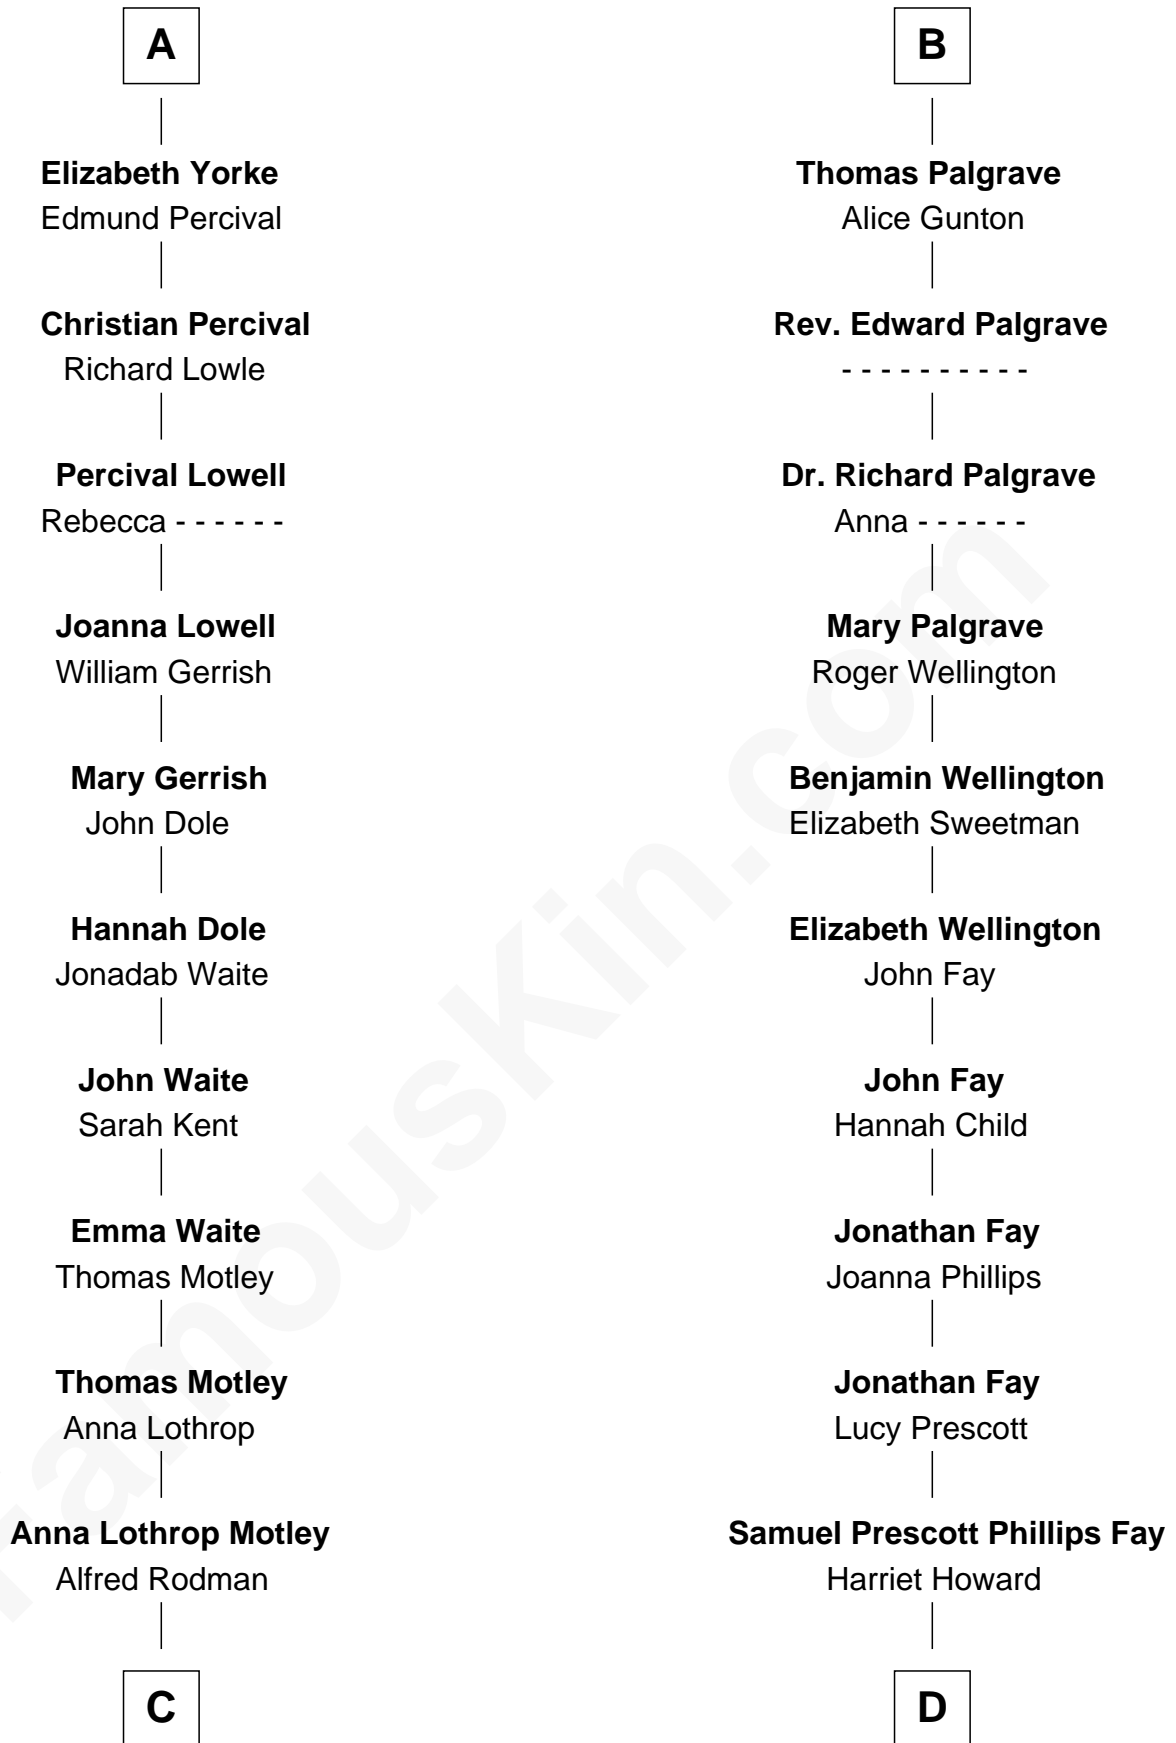

# FamousKin.com Relationship Chart of

**Tuesday Weld**

*TV and Movie Actress*

20th cousin 1 time removed of

**George H. W. Bush**

*41st U.S. President*

**Humphrey de Bohun**

Elizabeth Plantagenet

**C**

**Eloise Rodman**  
Stephen Minot Weld

**Edward Motley Weld**  
Sarah Lothrop King

**Lothrop Motley Weld**  
Yosene Balfour Ker

**Tuesday Weld**  
*TV and Movie Actress*

**D**

**Samuel Howard Fay**  
Susan Montfort Shellman

**Harriet Eleanor Fay**  
Rev. James Smith Bush

**Samuel Prescott Bush**  
Flora Sheldon

**Prescott Sheldon Bush**  
Dorothy Wear Walker

**George H. W. Bush**  
*41st U.S. President*