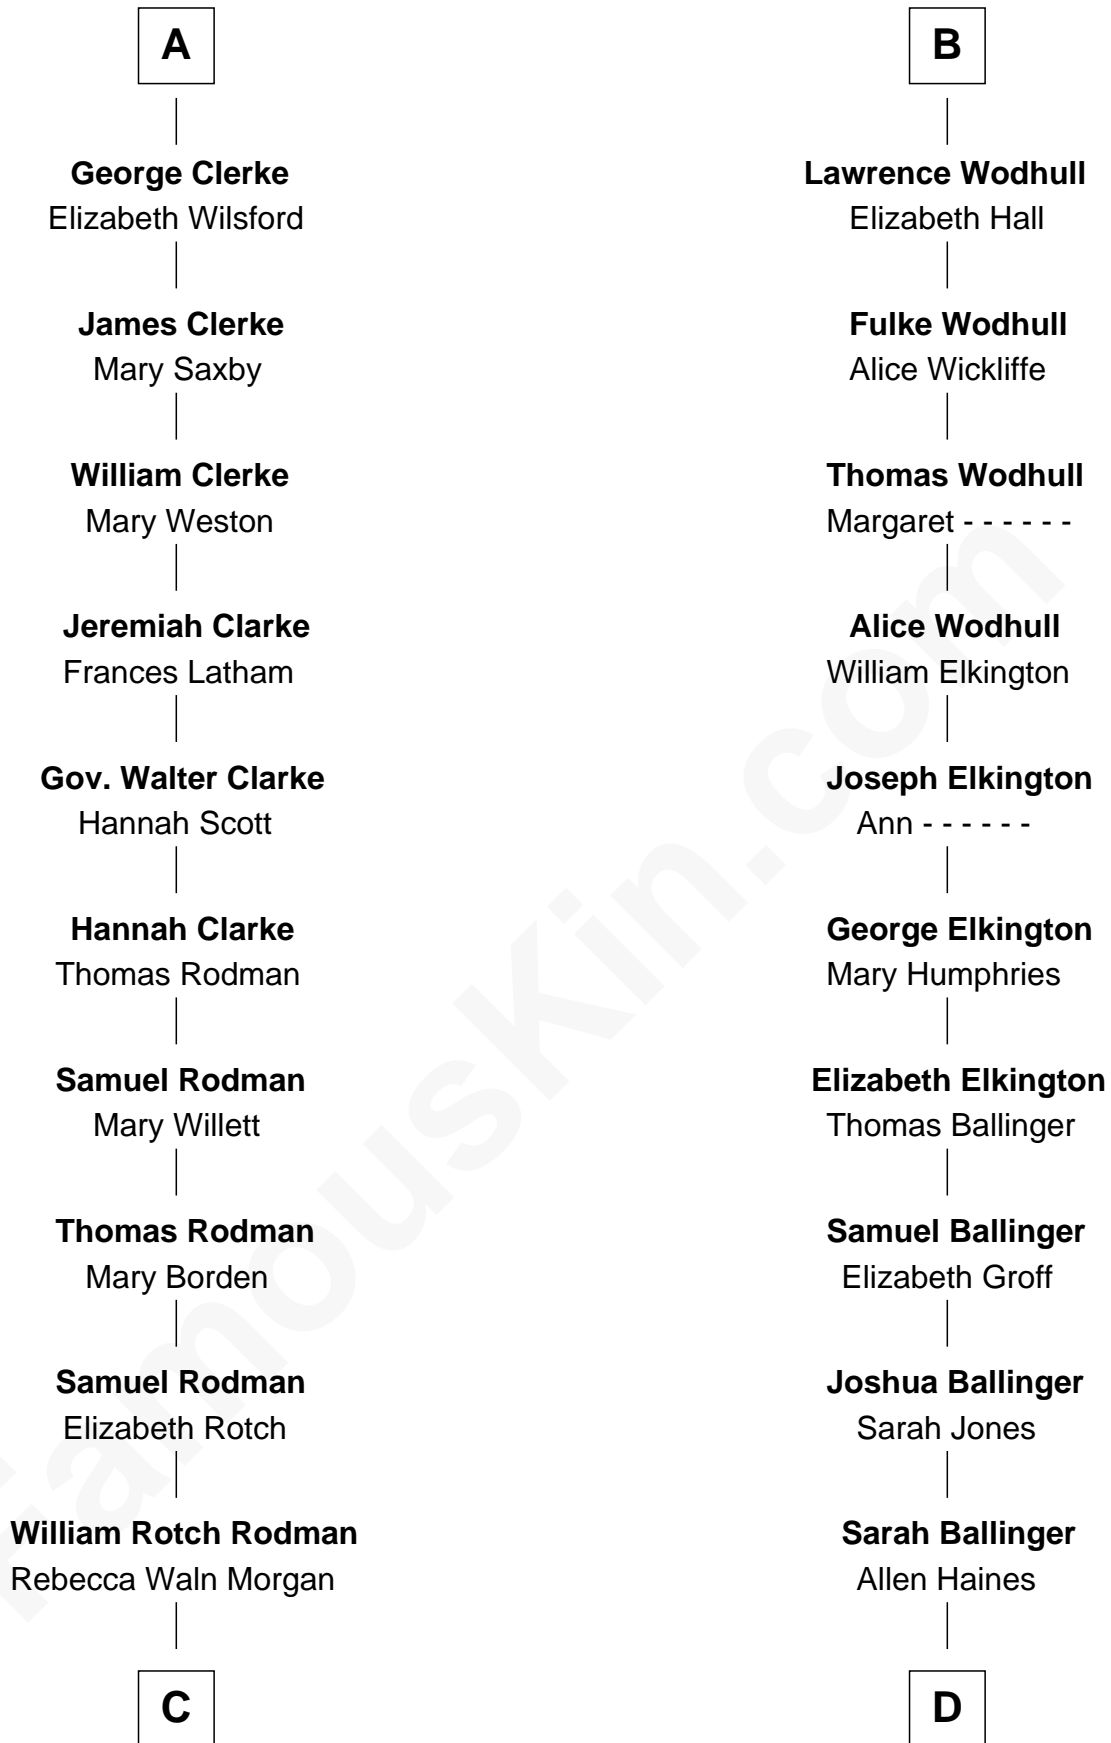

FamousKin.com Relationship Chart of

Tuesday Weld

TV and Movie Actress

21st cousin of

Barbara (Pierce) Bush

First Lady of President George H.W. Bush

C

Alfred Rodman
Anna Lothrop Motley

Eloise Rodman
Stephen Minot Weld

Edward Motley Weld
Sarah Lothrop King

Lothrop Motley Weld
Yosene Balfour Ker

Tuesday Weld
TV and Movie Actress

D

Jonathan Haines
Mary Jane Sprague

Sarah Haines
Jacob Marion Flickinger