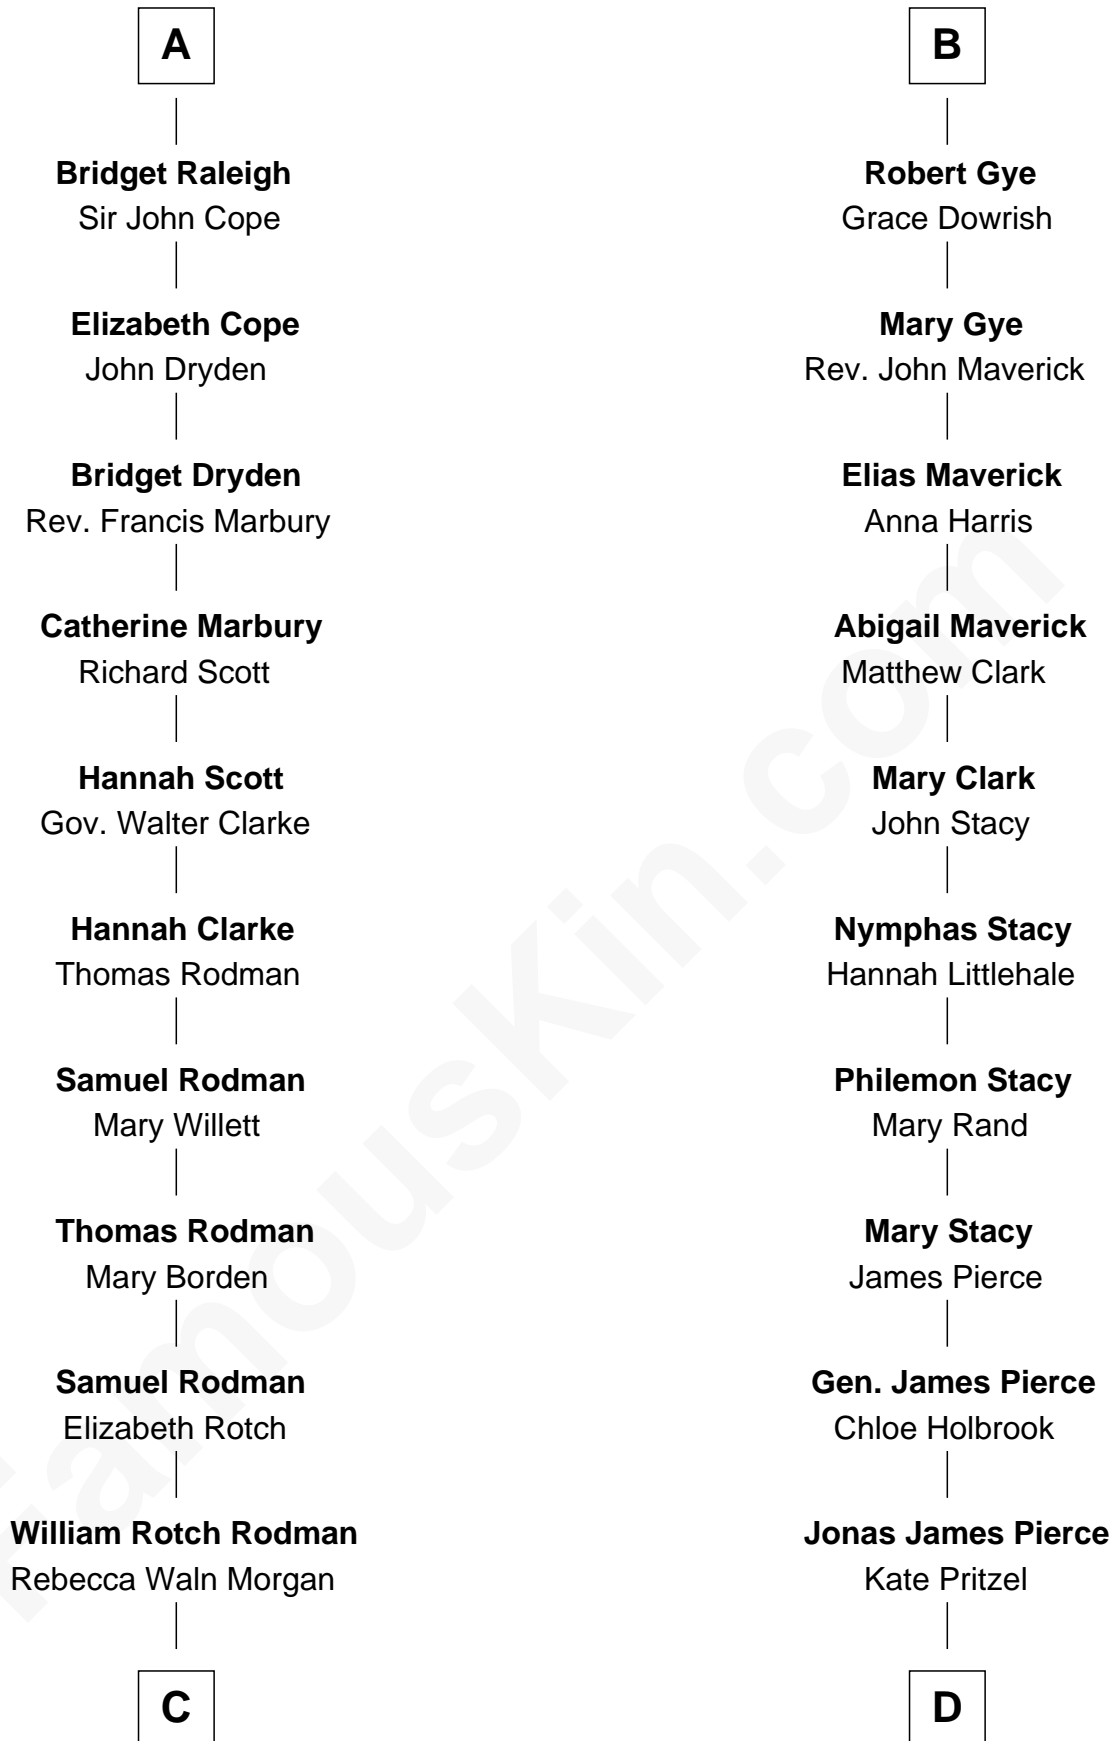

FamousKin.com Relationship Chart of

Tuesday Weld

TV and Movie Actress

19th cousin 2 times removed of

Barbara (Pierce) Bush

First Lady of President George H.W. Bush

Edmund Fitzalan

Alice de Warenne

C

Alfred Rodman
Anna Lothrop Motley

Eloise Rodman
Stephen Minot Weld

Edward Motley Weld
Sarah Lothrop King

Lothrop Motley Weld
Yosene Balfour Ker

Tuesday Weld
TV and Movie Actress

D

Scott Pierce
Mabel Marvin

Marvin Pierce
Pauline Robinson

Barbara (Pierce) Bush
First Lady of George H.W. Bush