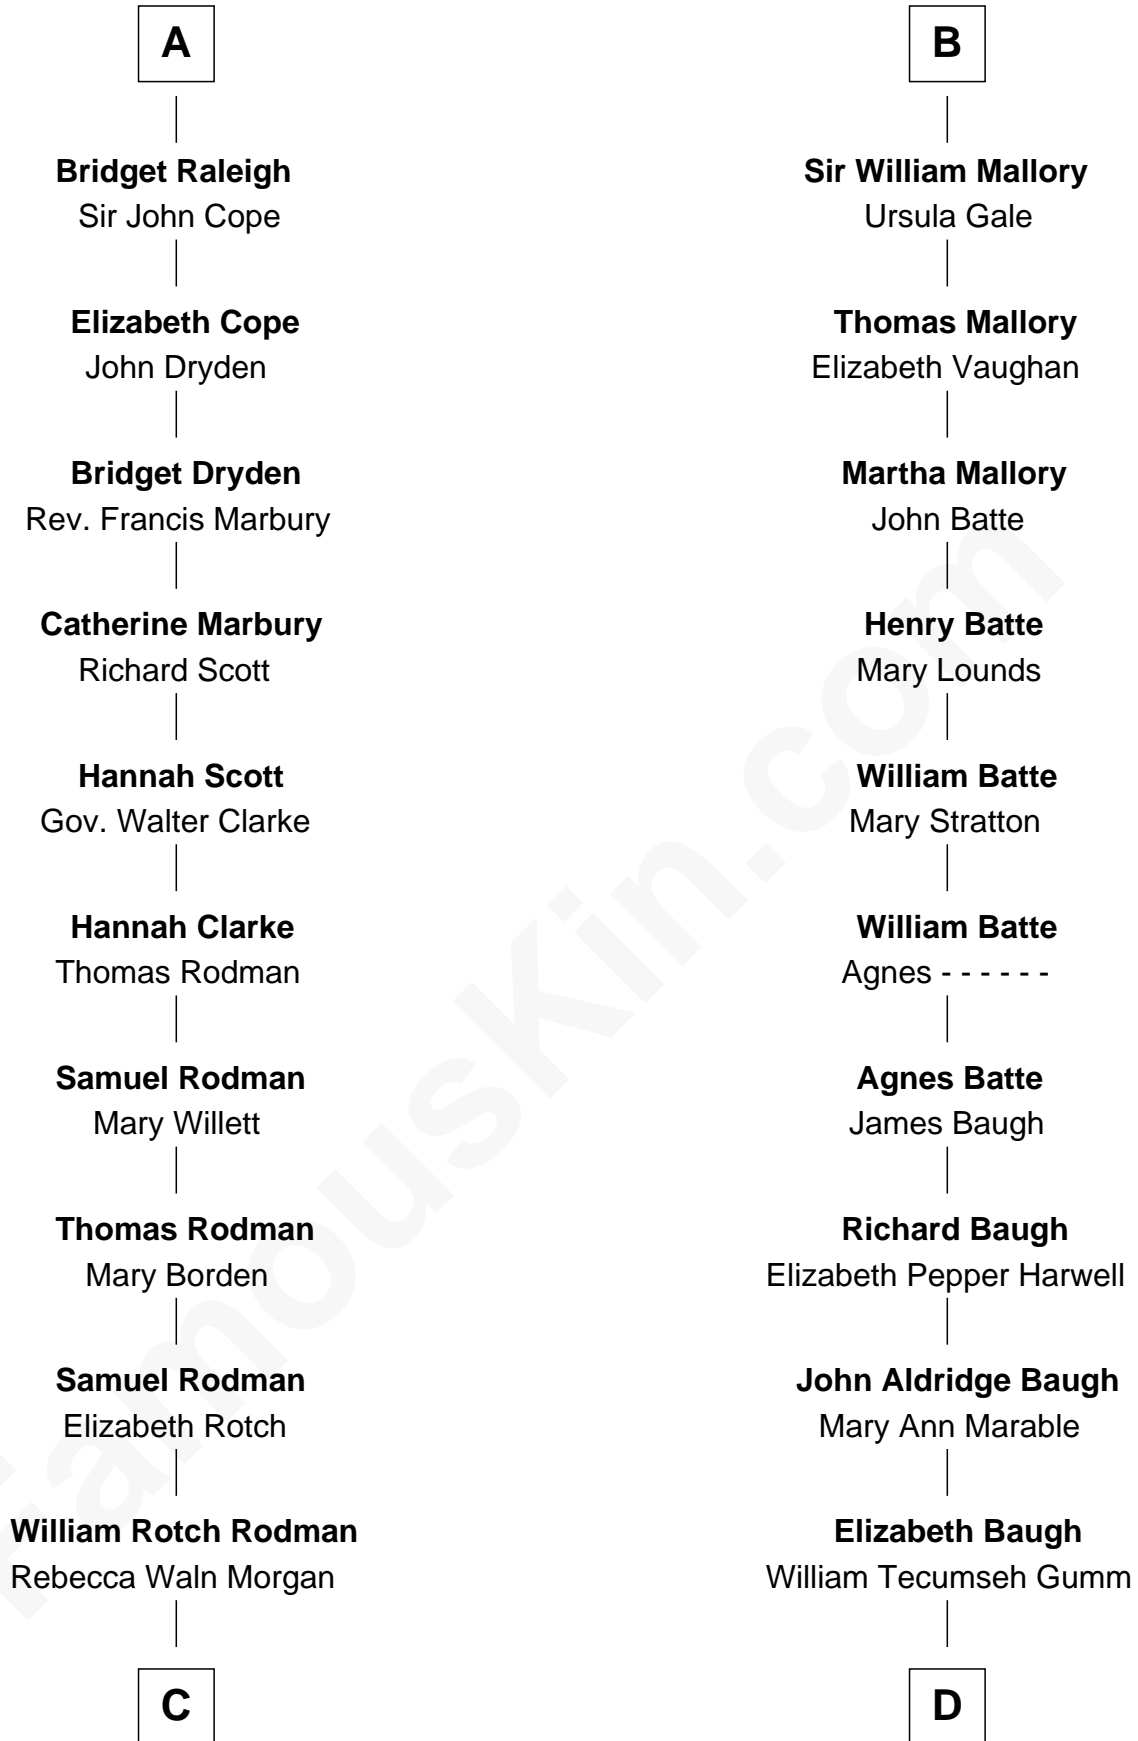

# FamousKin.com Relationship Chart of

**Tuesday Weld**

*TV and Movie Actress*

19th cousin 2 times removed of

**Liza Minnelli**

*Singer and Actress*

**Edmund Fitzalan**

Alice de Warenne

**C**

**Alfred Rodman**  
Anna Lothrop Motley

**Eloise Rodman**  
Stephen Minot Weld

**Edward Motley Weld**  
Sarah Lothrop King

**Lothrop Motley Weld**  
Yosene Balfour Ker

**Tuesday Weld**  
*TV and Movie Actress*