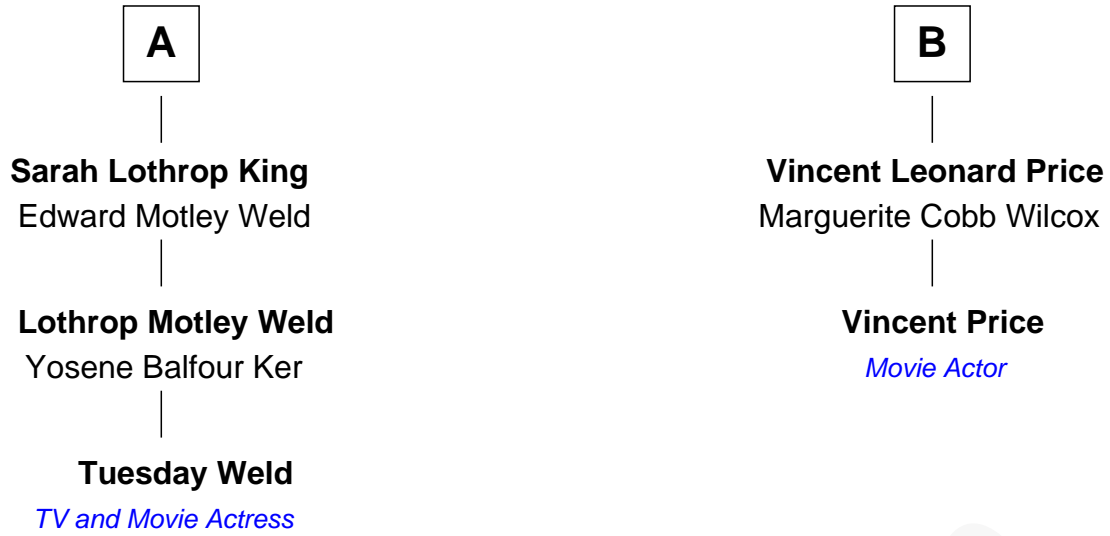

FamousKin.com