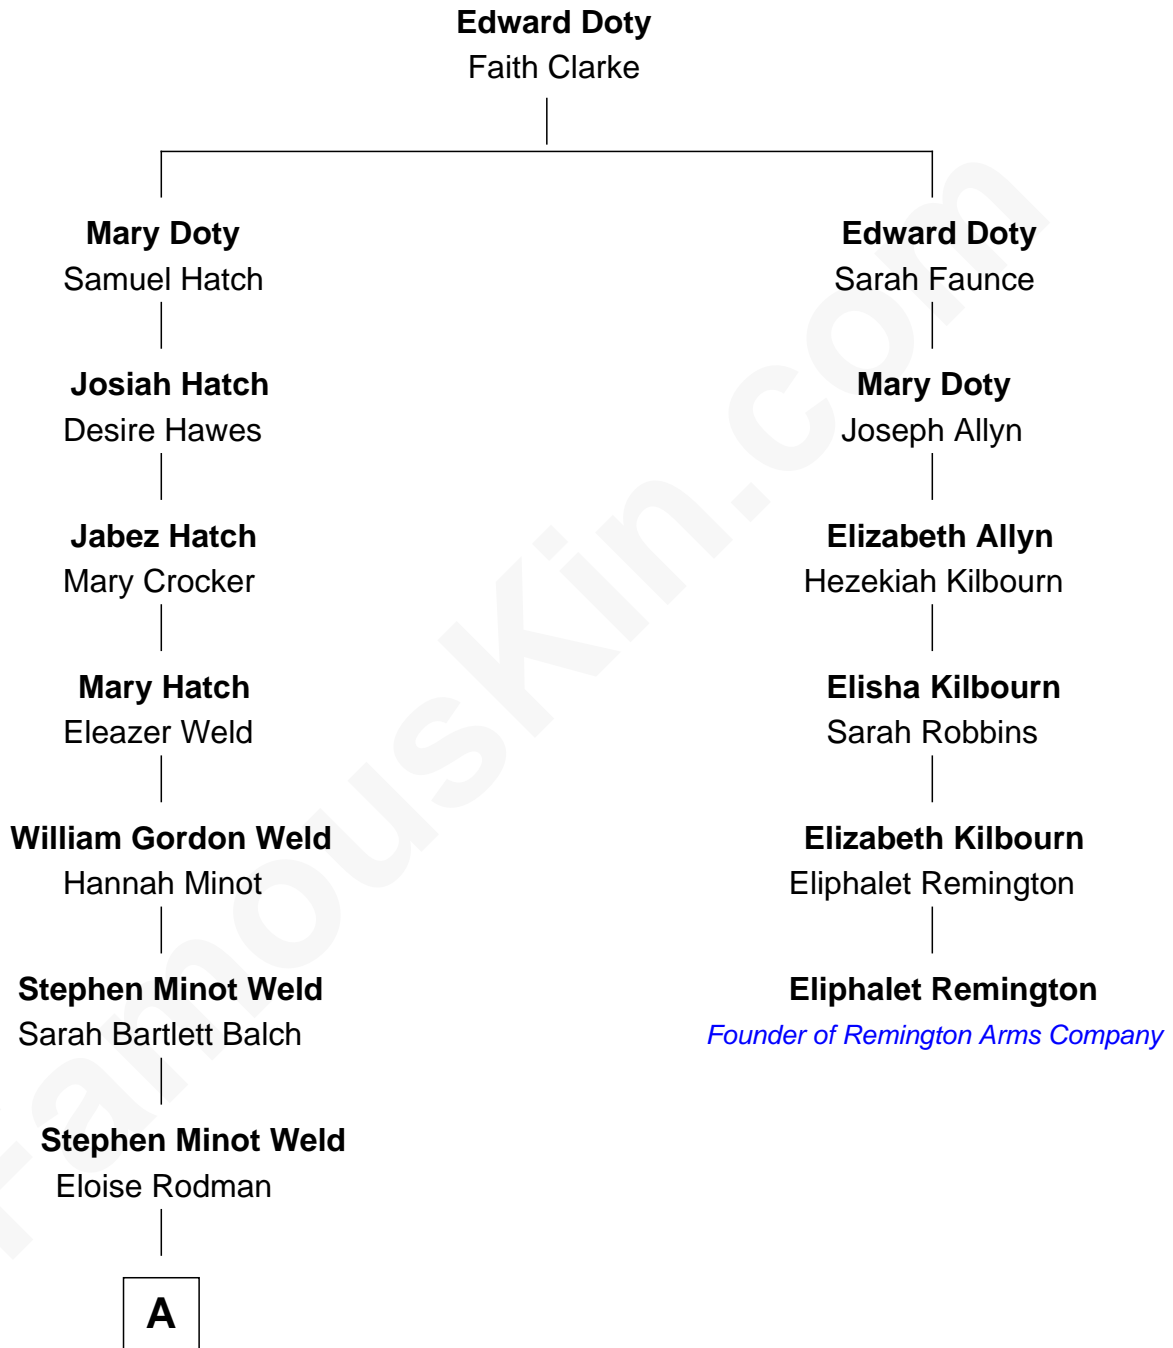

# FamousKin.com Relationship Chart of

**Tuesday Weld**

*TV and Movie Actress*

5th cousin 4 times removed of

**Eliphalet Remington**

*Founder of Remington Arms Company*

**A**

Edward Motley Weld

Sarah Lothrop King

Lothrop Motley Weld

Yosene Balfour Ker

Tuesday Weld

*TV and Movie Actress*

FamousKin.com