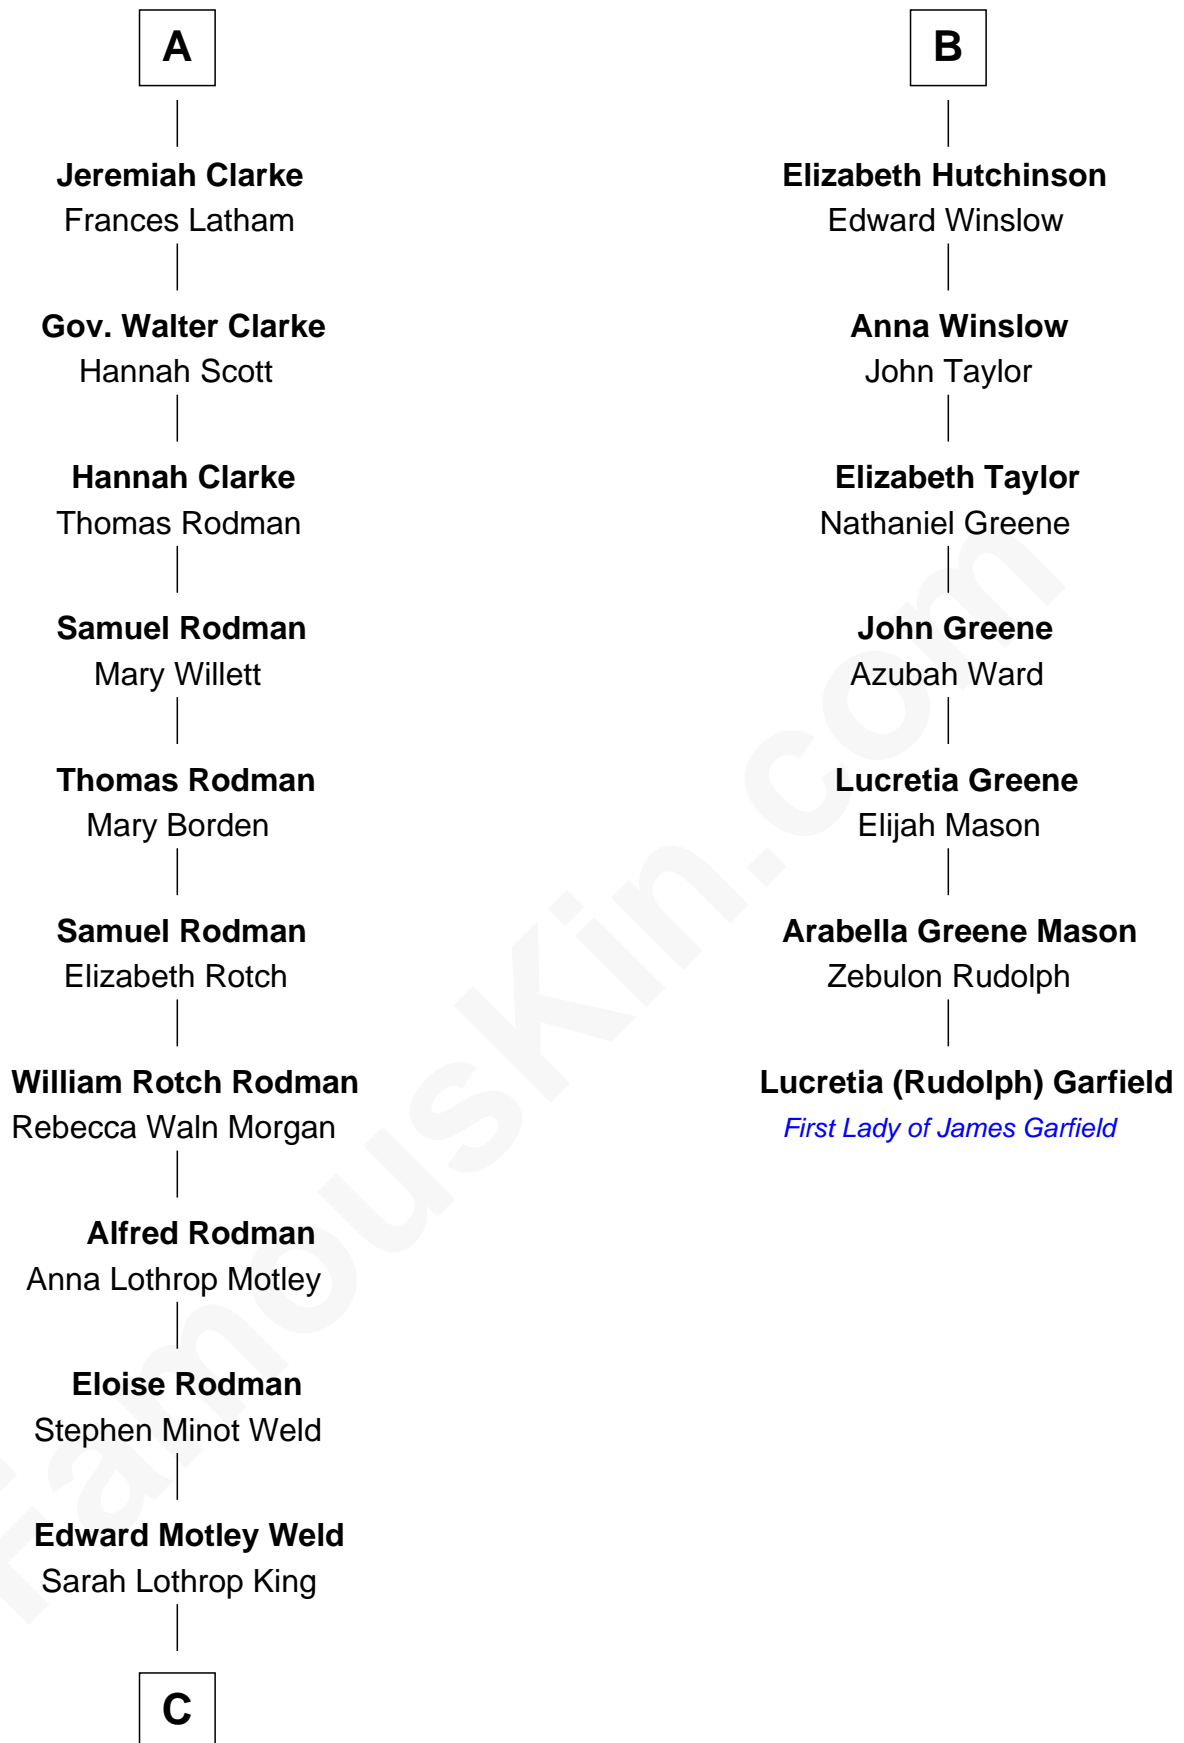

FamousKin.com Relationship Chart of

Tuesday Weld

TV and Movie Actress

13th cousin 5 times removed of

Lucretia (Rudolph) Garfield

First Lady of President James Garfield

Sir Hugh Willoughby

Margaret Freville

Elizabeth Lovett

Anthony Cave

Mary Cave

Sir Jerome Weston

Mary Weston

William Clerke

A

Margery Willoughby

Margaret Blewett

Robert Hamby

Elizabeth Arnold

Katherine Hamby

Edward Hutchinson

B

C

—
Lothrop Motley Weld

Yosene Balfour Ker

—
Tuesday Weld

TV and Movie Actress

FamousKin.com