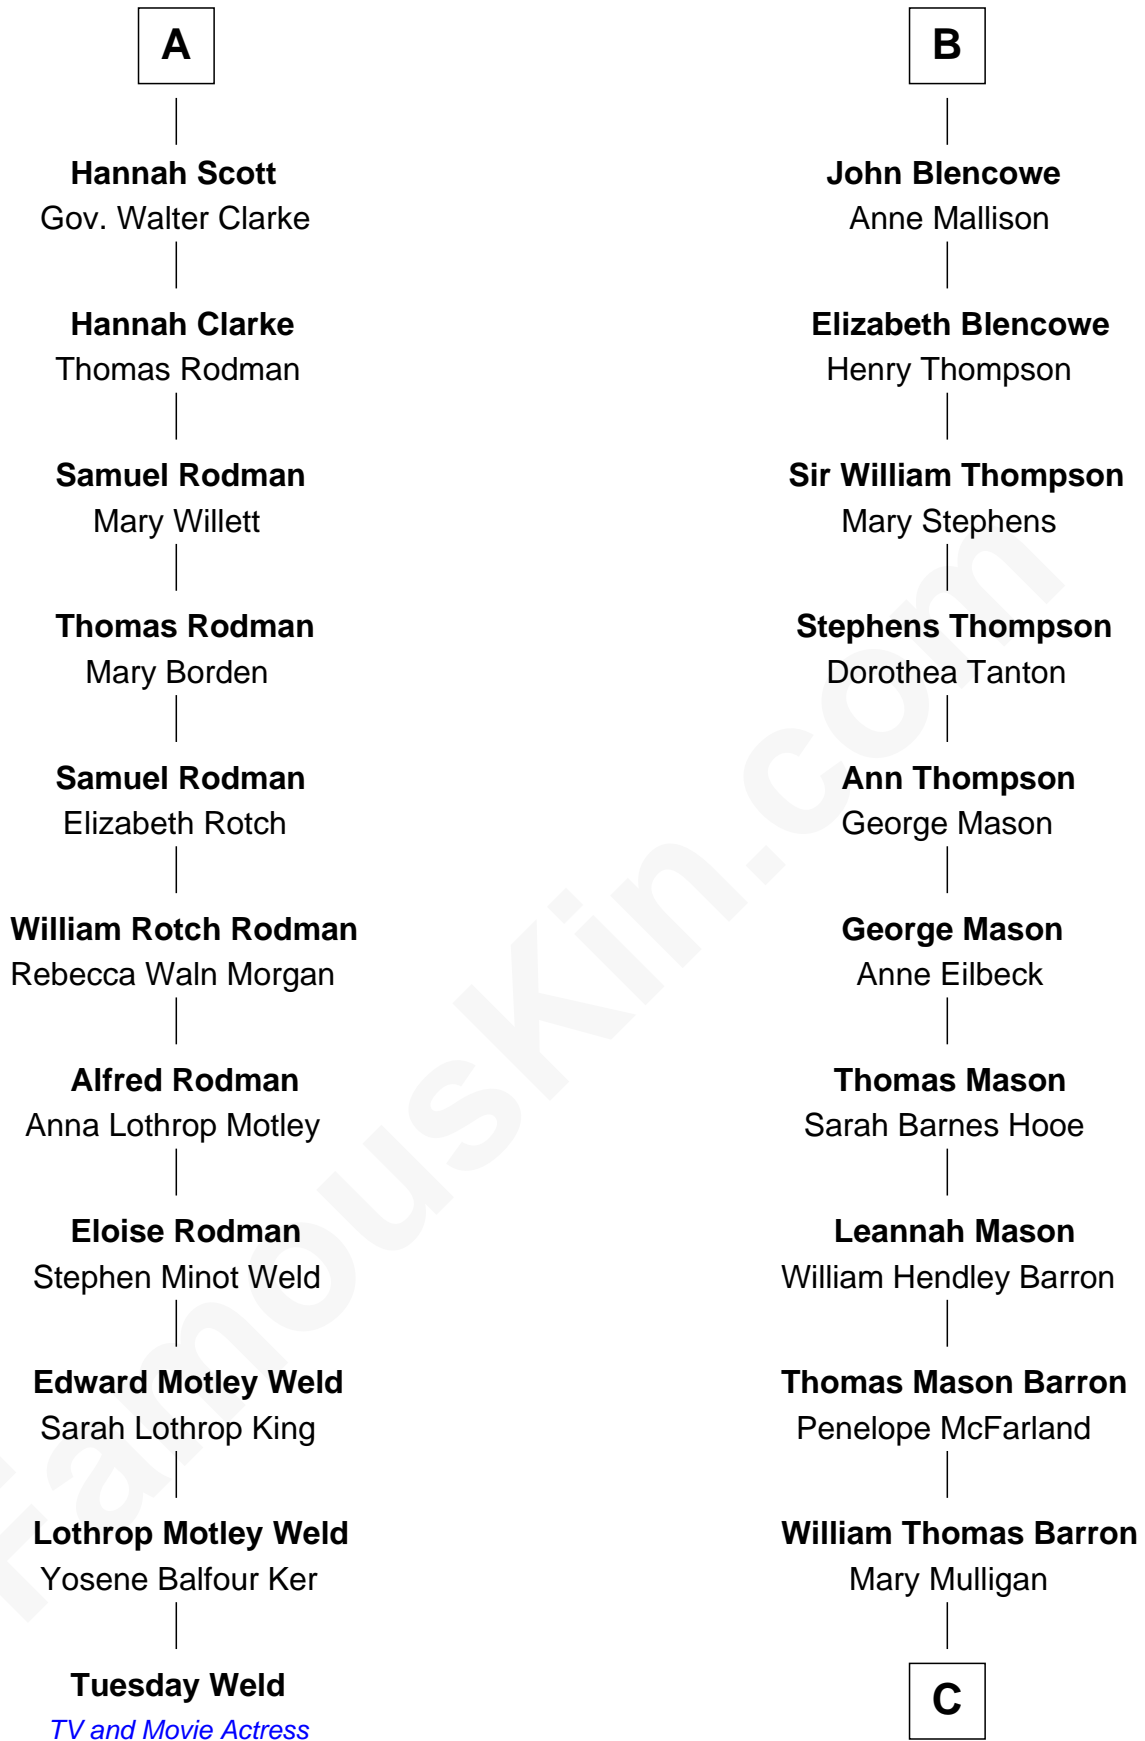

FamousKin.com Relationship Chart of

Tuesday Weld

TV and Movie Actress

17th cousin 3 times removed of

Paris Hilton

Socialite and TV Personality

Sir Walter Blount

Sancha de Ayala

Sir Thomas Blount

Margaret de Gresley

Sir Thomas Blount

Agnes Hawley

Anne Blount

William Marbury

Robert Marbury

Katherine Williamson

Anthony Blencowe

Richard Blencowe

Apollonia Tolson

Sir Henry Blencowe

Grace Sandford

B

C

Mary Adelaide Barron
Conrad Nicholson Hilton