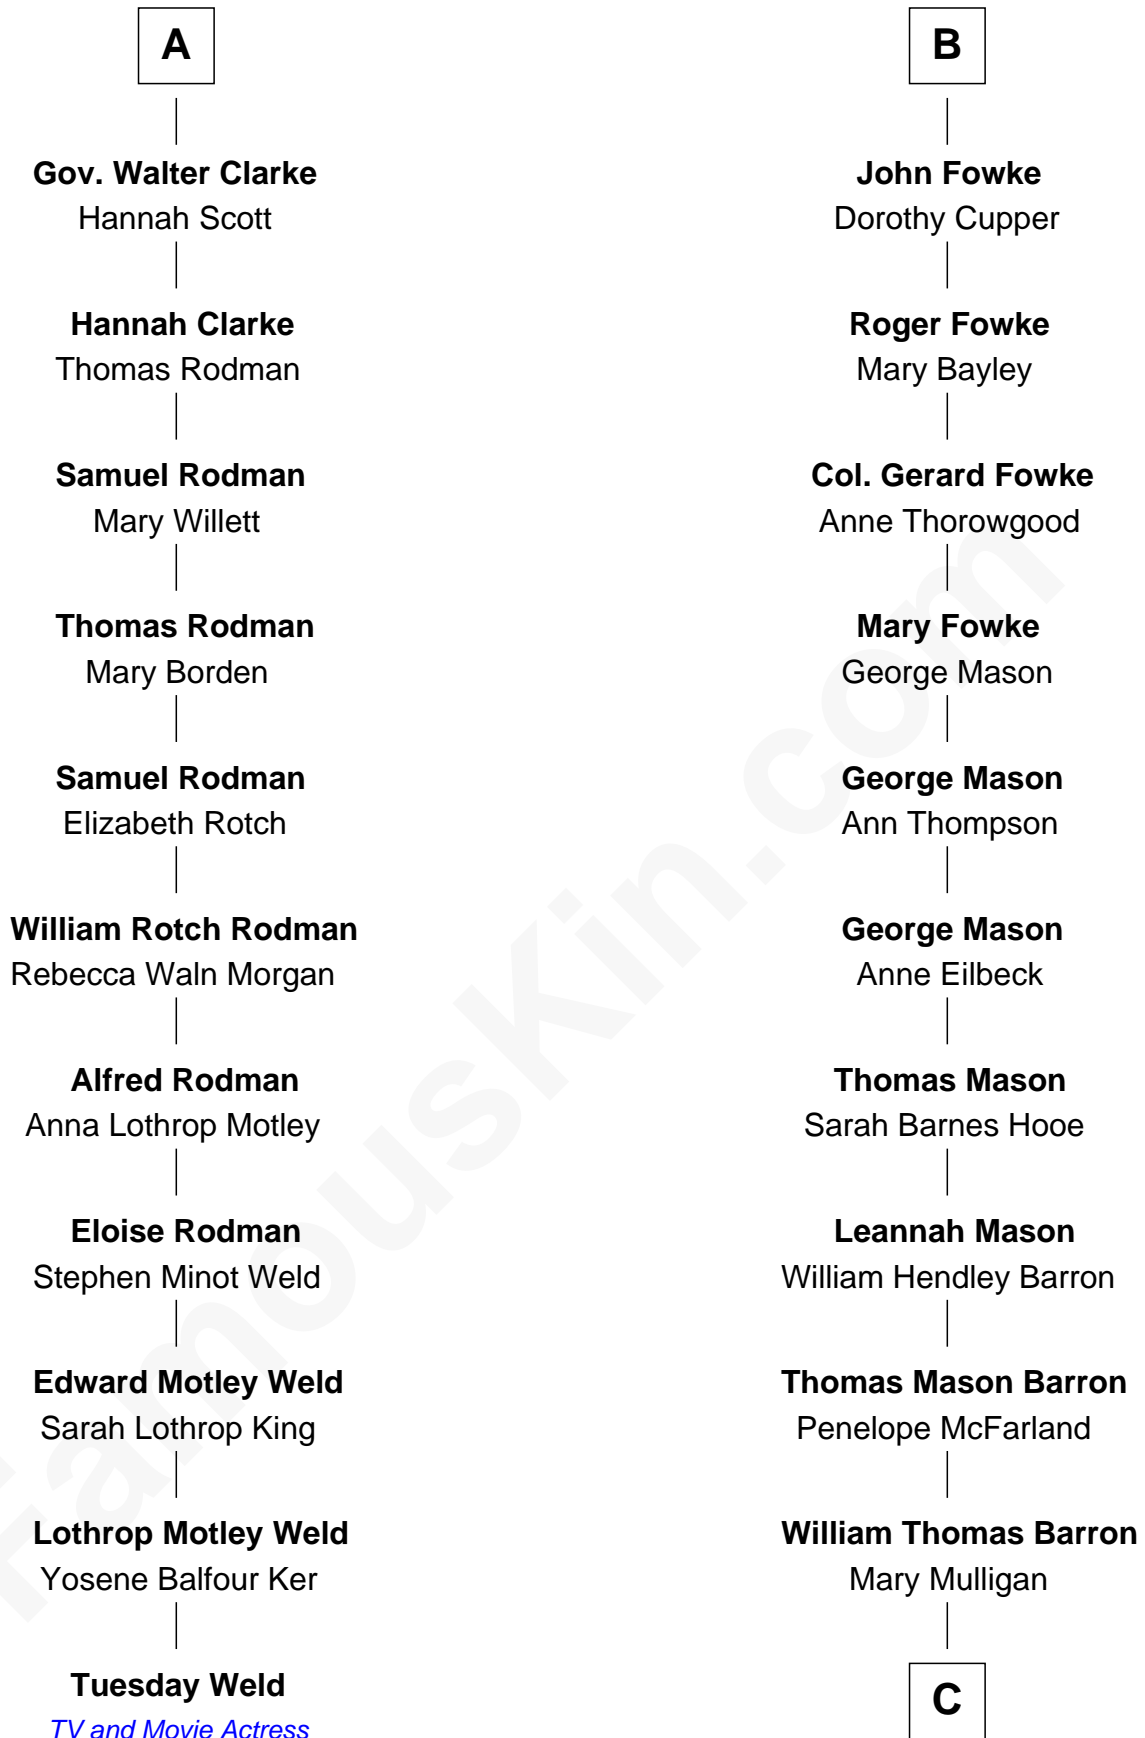

# FamousKin.com Relationship Chart of

**Tuesday Weld**

*TV and Movie Actress*

17th cousin 3 times removed of

**Paris Hilton**

*Socialite and TV Personality*

**Sir Baldwin Freville**

Maude le Scrope

**James Clerke**

Mary Saxby

**William Clerke**

Mary Weston

**Jeremiah Clarke**

Frances Latham

**A**

**Joyce Freville**

Sir Roger Aston

**Sir Robert Aston**

Isabel Brereton

**John Aston**

Elizabeth Delves

**Margaret Aston**

John Kinnersley

**Isabel Kinnersley**

John Bradshaw

**Anne Bradshaw**

John Fowke

**Francis Fowke**

Jane Raynsford

**B**

**C**

**Mary Adelaide Barron**  
Conrad Nicholson Hilton