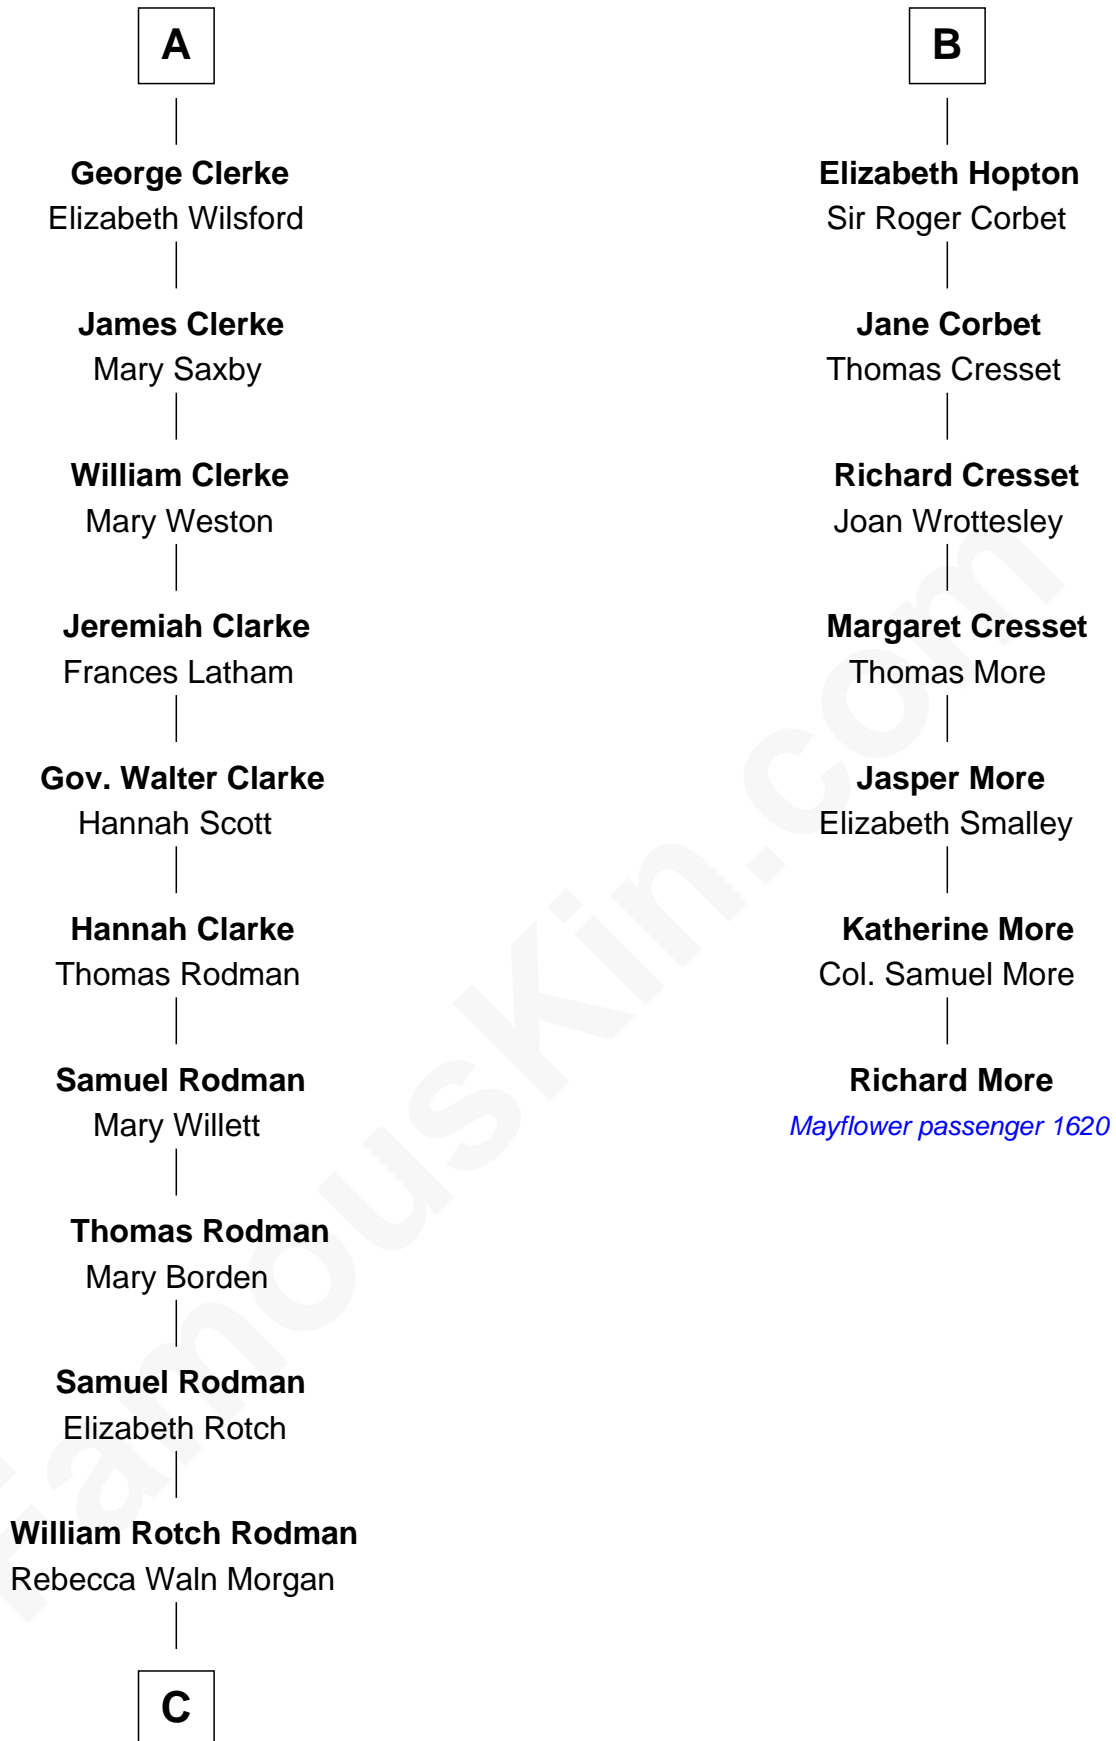

# FamousKin.com Relationship Chart of

**Tuesday Weld**

*TV and Movie Actress*

13th cousin 8 times removed of

**Richard More**

*(c1614 - c1696) Mayflower passenger 1620*

**MAYFLOWER**

**C**

—  
**Alfred Rodman**  
Anna Lothrop Motley

—  
**Eloise Rodman**  
Stephen Minot Weld

—  
**Edward Motley Weld**  
Sarah Lothrop King

—  
**Lothrop Motley Weld**  
Yosene Balfour Ker

—  
**Tuesday Weld**  
*TV and Movie Actress*