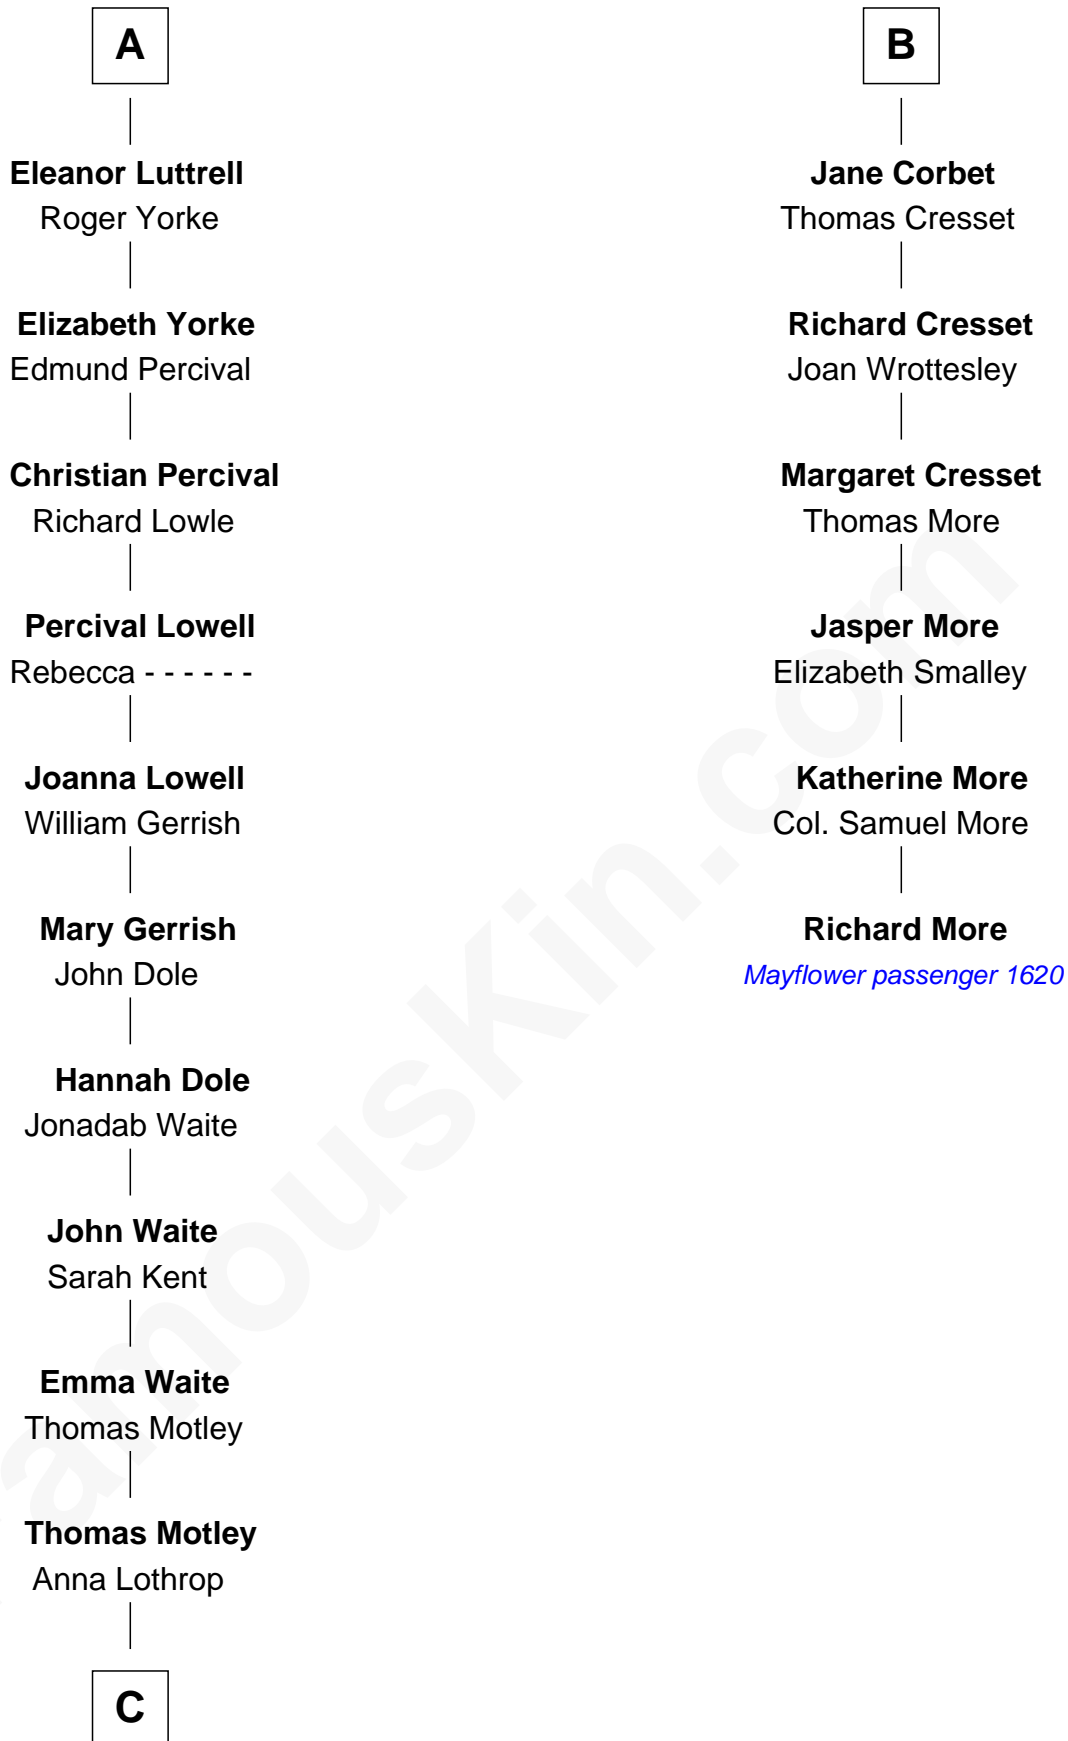

FamousKin.com Relationship Chart of

Tuesday Weld

TV and Movie Actress

12th cousin 9 times removed of

Richard More

(c1614 - c1696) Mayflower passenger 1620

MAYFLOWER

C

—
Anna Lothrop Motley

Alfred Rodman

—
Eloise Rodman

Stephen Minot Weld

—
Edward Motley Weld

Sarah Lothrop King

—
Lothrop Motley Weld

Yosene Balfour Ker

—
Tuesday Weld

TV and Movie Actress

FamousKin.com