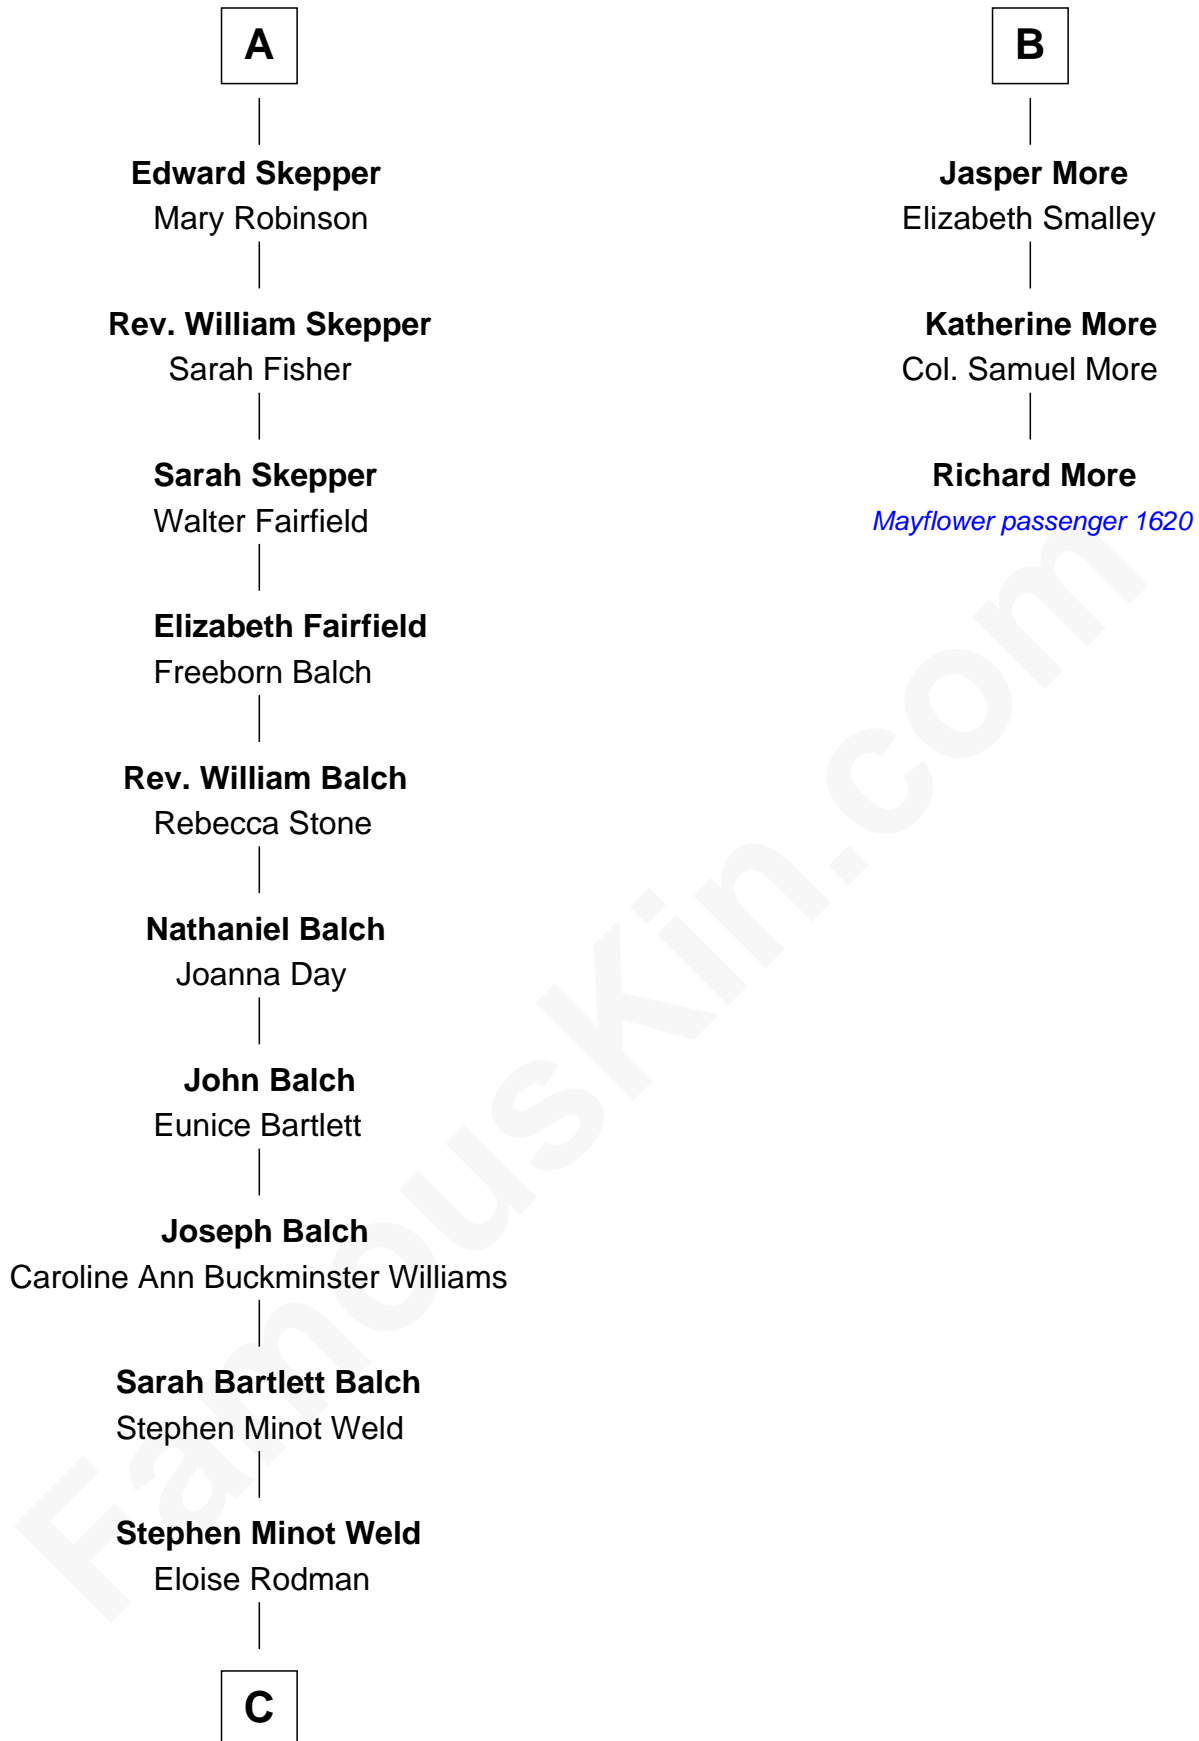

# FamousKin.com Relationship Chart of

**Tuesday Weld**

*TV and Movie Actress*

9th cousin 10 times removed of

**Richard More**

*(c1614 - c1696) Mayflower passenger 1620*

**MAYFLOWER**

**C**

Edward Motley Weld

Sarah Lothrop King

Lothrop Motley Weld

Yosene Balfour Ker

Tuesday Weld

*TV and Movie Actress*

FamousKin.com