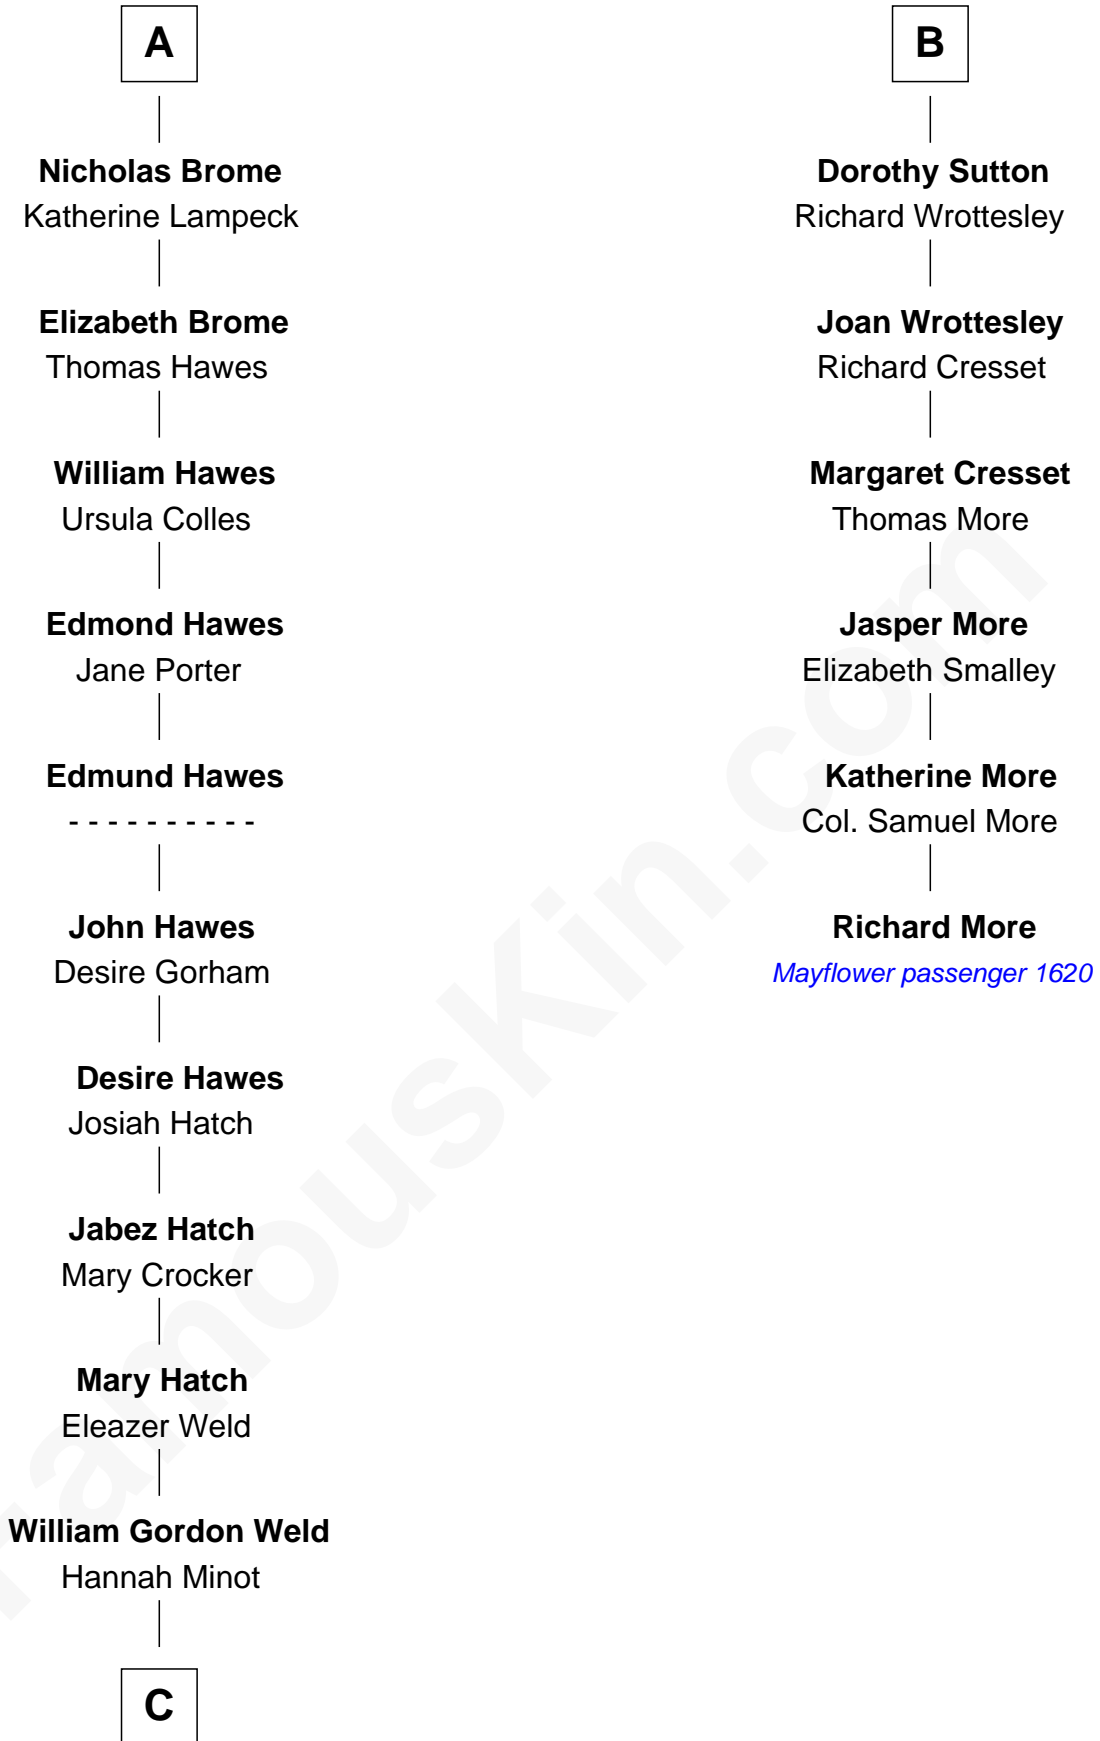

# FamousKin.com Relationship Chart of

**Tuesday Weld**

*TV and Movie Actress*

12th cousin 9 times removed of

**Richard More**

*(c1614 - c1696) Mayflower passenger 1620*

**MAYFLOWER**

**C**

Stephen Minot Weld

Sarah Bartlett Balch

Stephen Minot Weld

Eloise Rodman

Edward Motley Weld

Sarah Lothrop King

Lothrop Motley Weld

Yosene Balfour Ker

**Tuesday Weld**

*TV and Movie Actress*

FamousKin.com