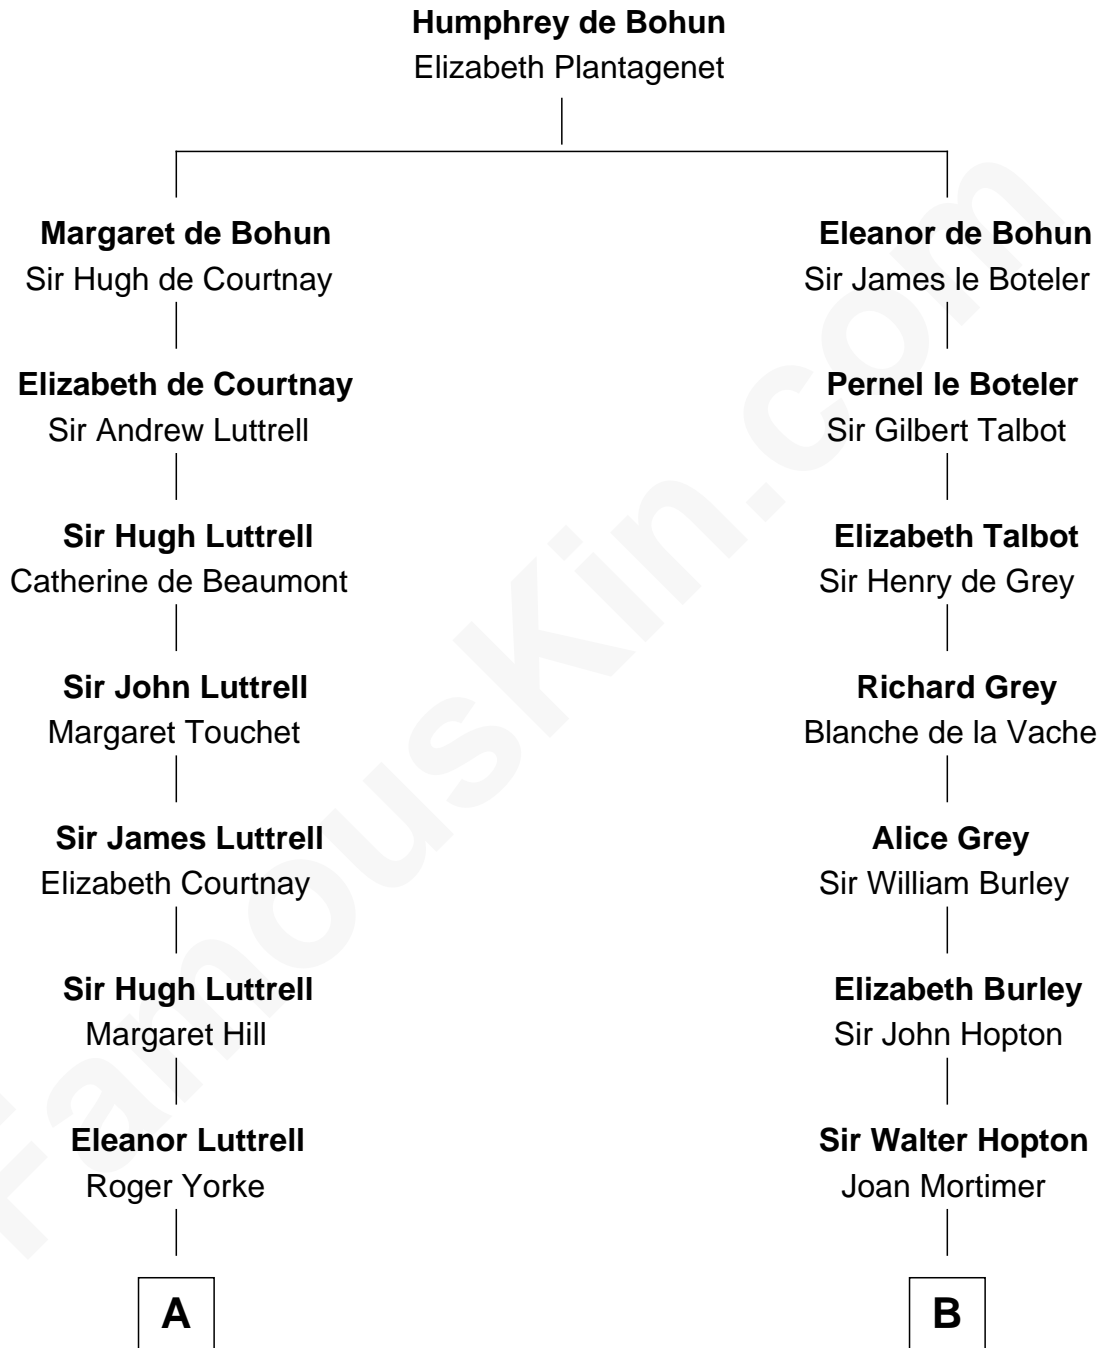

FamousKin.com Relationship Chart of

Tuesday Weld

TV and Movie Actress

14th cousin 6 times removed of

Richard More

(c1614 - c1696) Mayflower passenger 1620

MAYFLOWER

C

—
Eloise Rodman
Stephen Minot Weld

—
Edward Motley Weld
Sarah Lothrop King

—
Lothrop Motley Weld
Yosene Balfour Ker

—
Tuesday Weld
TV and Movie Actress

FamousKin.com