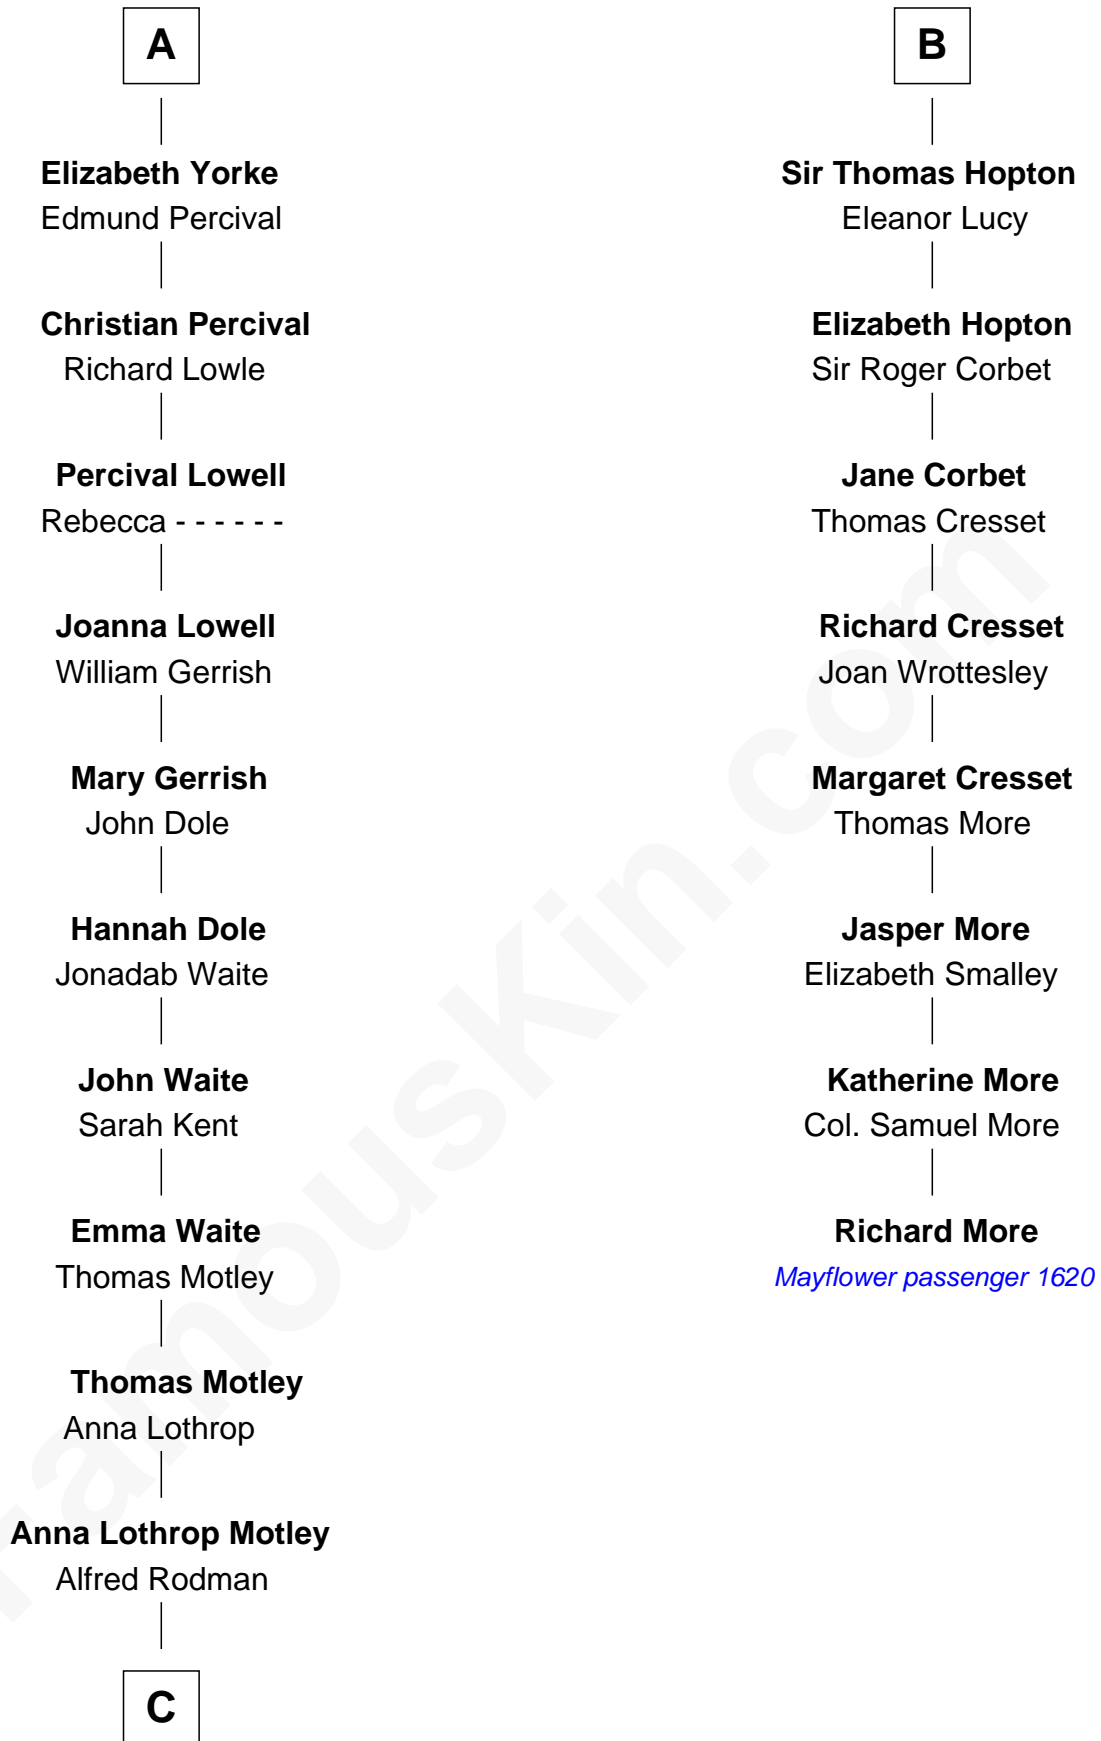

FamousKin.com Relationship Chart of

Tuesday Weld

TV and Movie Actress

14th cousin 6 times removed of

Richard More

(c1614 - c1696) Mayflower passenger 1620

MAYFLOWER

C

—
Eloise Rodman
Stephen Minot Weld

—
Edward Motley Weld
Sarah Lothrop King

—
Lothrop Motley Weld
Yosene Balfour Ker

—
Tuesday Weld
TV and Movie Actress

FamousKin.com