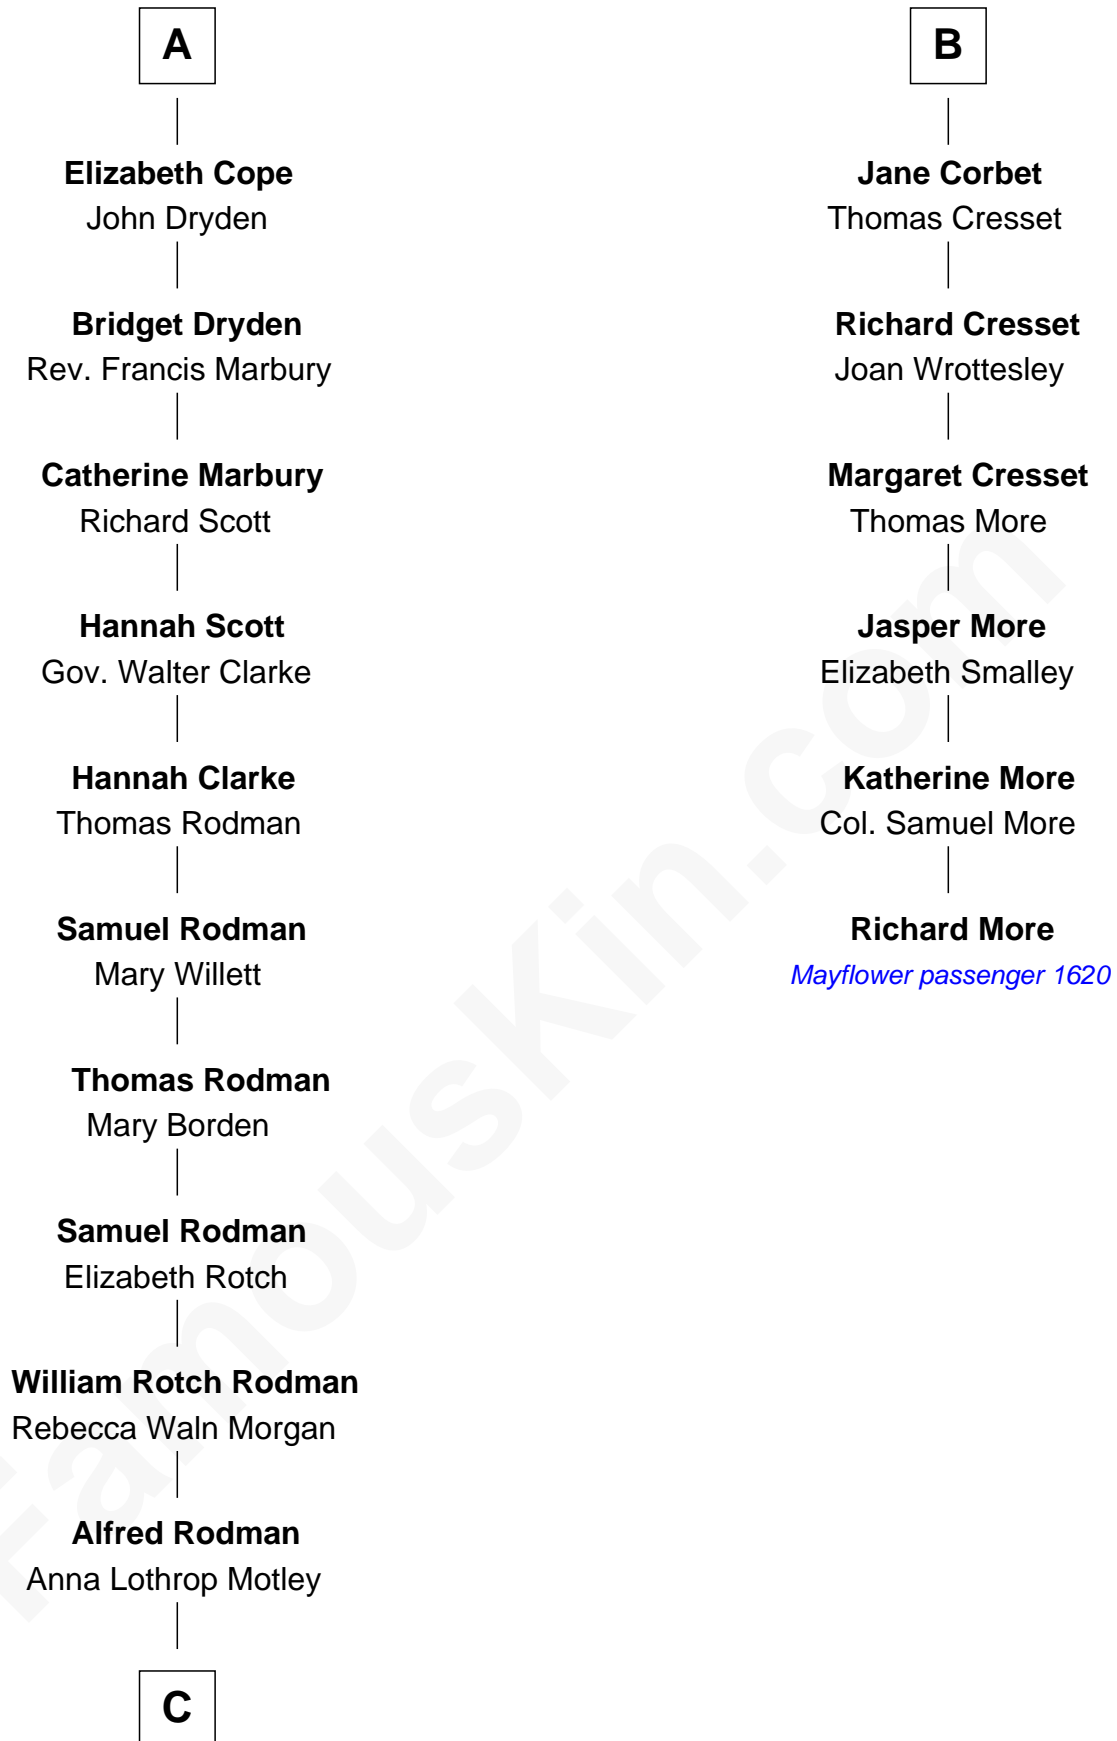

FamousKin.com Relationship Chart of

Tuesday Weld

TV and Movie Actress

12th cousin 8 times removed of

Richard More

(c1614 - c1696) Mayflower passenger 1620

MAYFLOWER

C

—
Eloise Rodman
Stephen Minot Weld

—
Edward Motley Weld
Sarah Lothrop King

—
Lothrop Motley Weld
Yosene Balfour Ker

—
Tuesday Weld
TV and Movie Actress

FamousKin.com