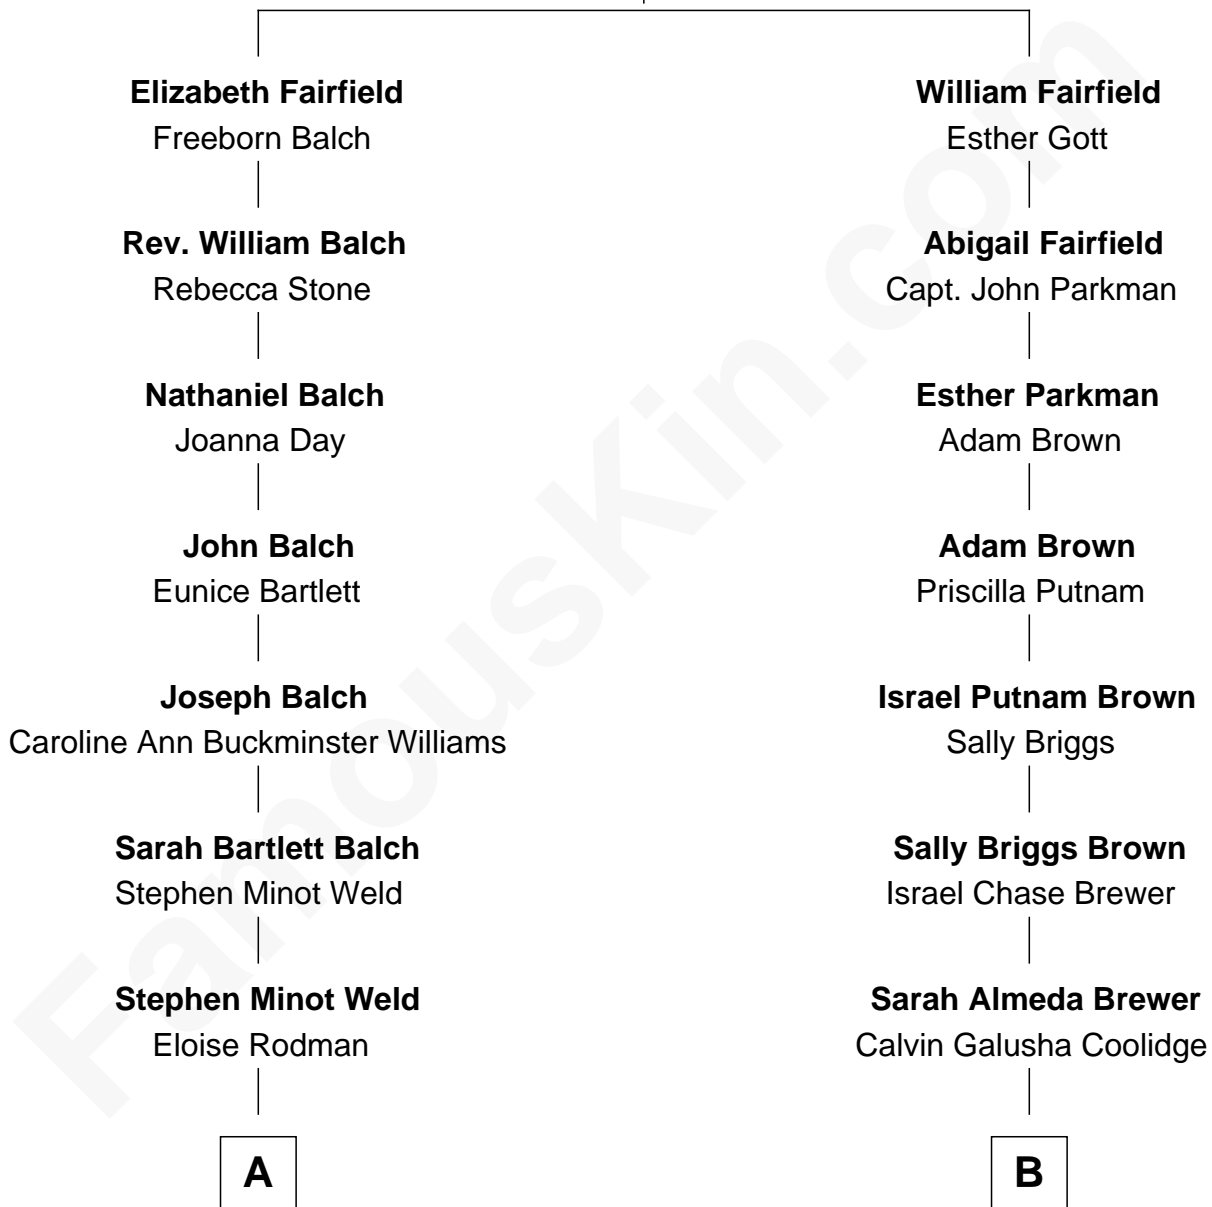

FamousKin.com Relationship Chart of

Tuesday Weld

TV and Movie Actress

8th cousin 1 time removed of

Calvin Coolidge

30th U.S. President

Walter Fairfield
Sarah Skepper

A

Edward Motley Weld

Sarah Lothrop King

Lothrop Motley Weld

Yosene Balfour Ker

Tuesday Weld

TV and Movie Actress

B

Col. John Calvin Coolidge

Victoria Josephine Moor

Calvin Coolidge

30th U.S. President

FamousKin.com