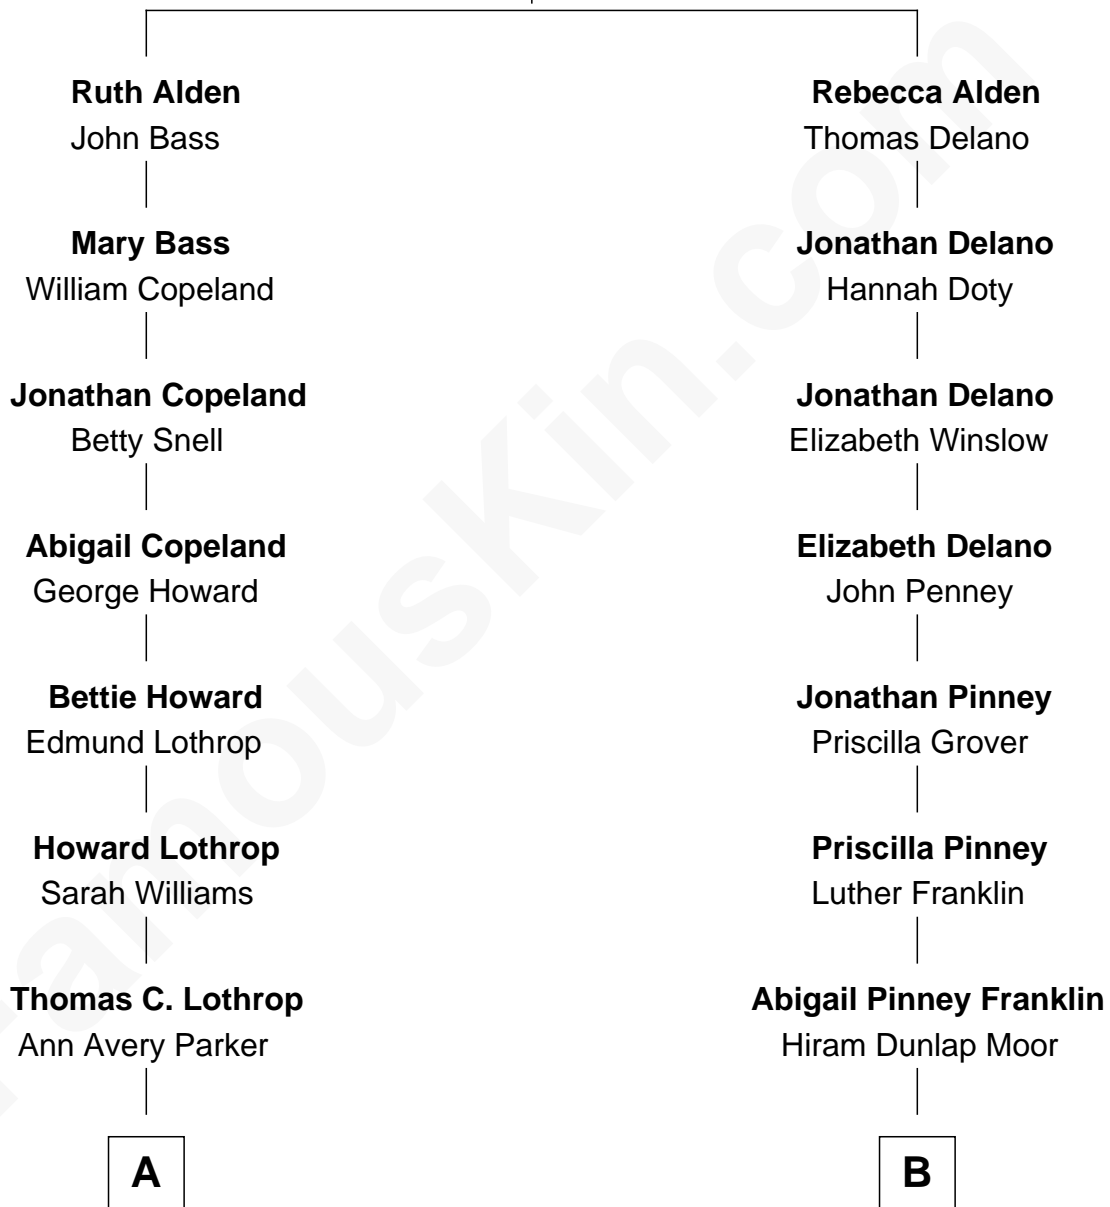

FamousKin.com Relationship Chart of

Tuesday Weld

TV and Movie Actress

8th cousin 2 times removed of

Calvin Coolidge

30th U.S. President

John Alden
Priscilla Mullins

FamousKin.com