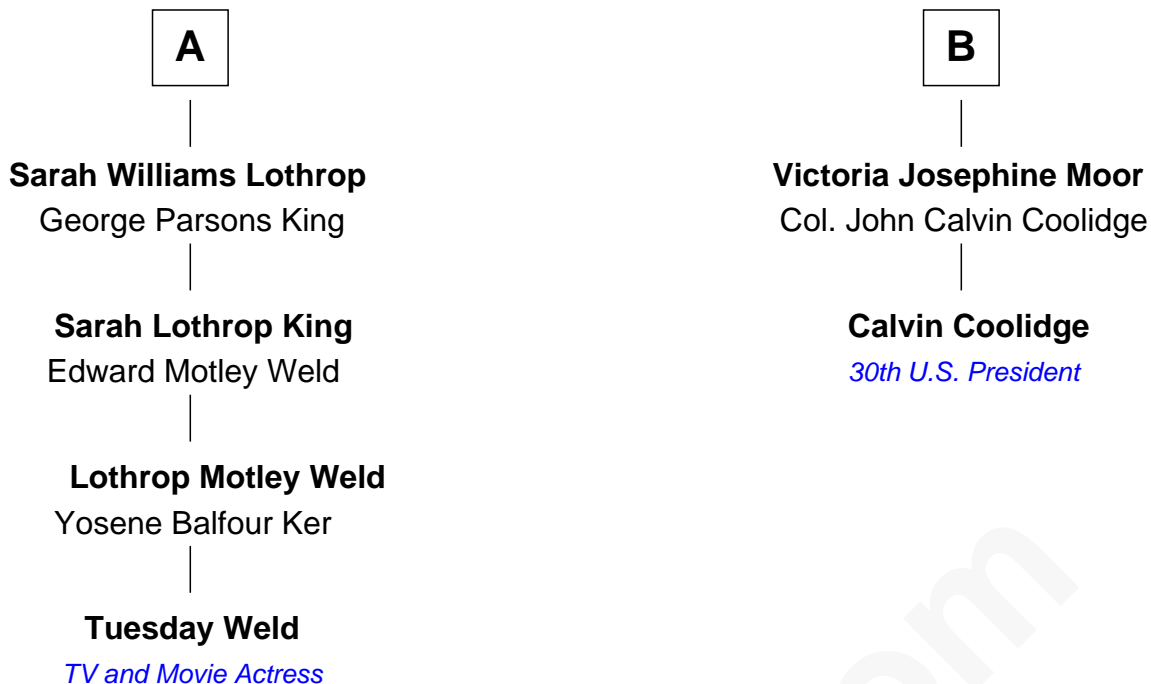

FamousKin.com Relationship Chart of

Tuesday Weld

TV and Movie Actress

8th cousin 2 times removed of

Calvin Coolidge

30th U.S. President

John Alden
Priscilla Mullins

FamousKin.com