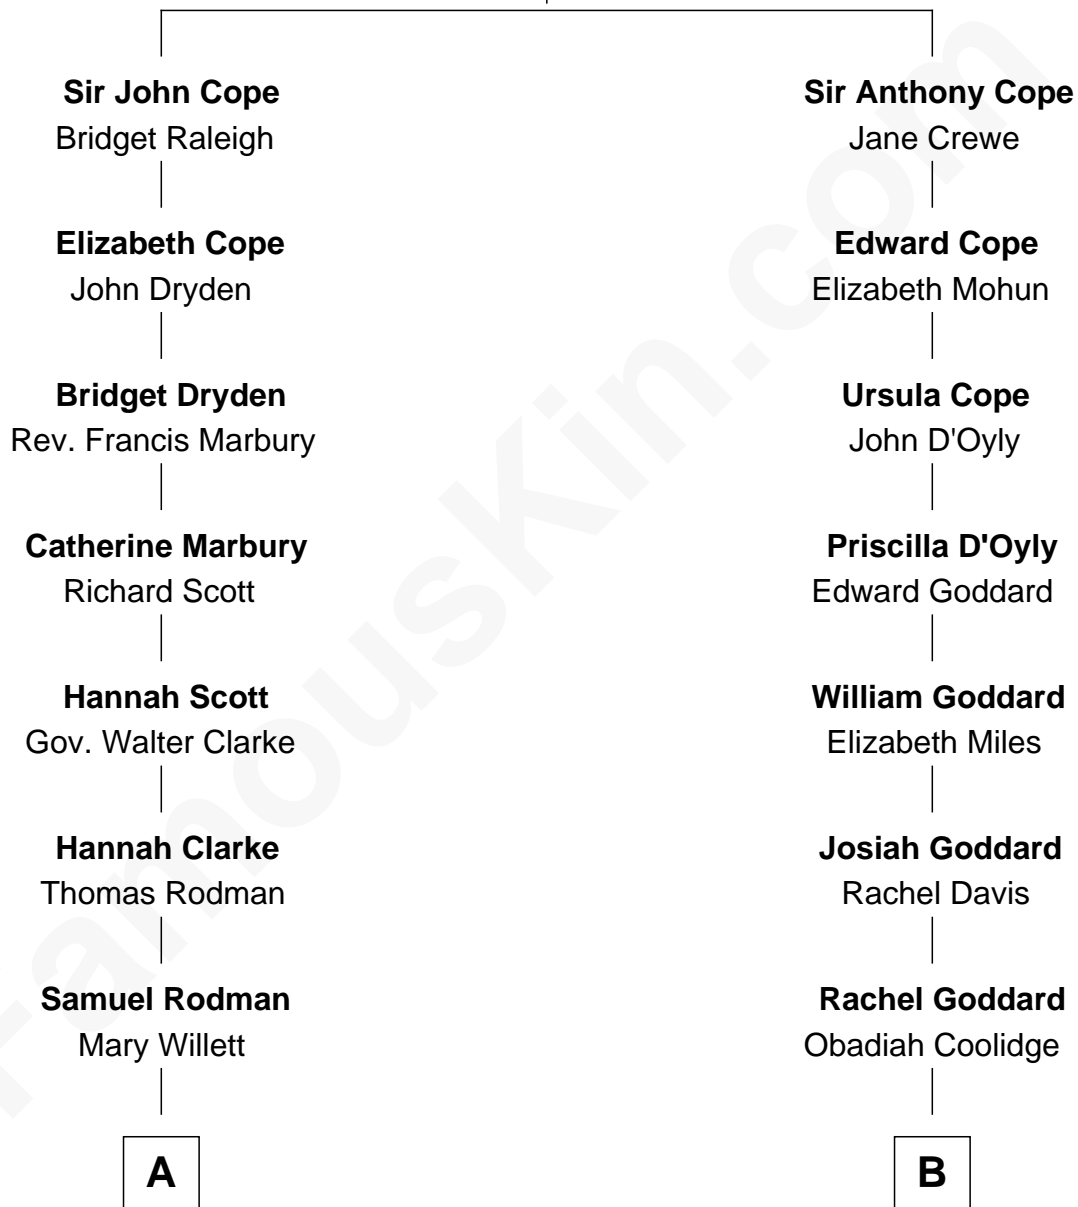

FamousKin.com Relationship Chart of

Tuesday Weld

TV and Movie Actress

12th cousin 2 times removed of

Calvin Coolidge

30th U.S. President

Sir William Cope

Jane Spencer

A

Thomas Rodman

Mary Borden

Samuel Rodman

Elizabeth Rotch

William Rotch Rodman

Rebecca Waln Morgan

Alfred Rodman

Anna Lothrop Motley

Eloise Rodman

Stephen Minot Weld

Edward Motley Weld

Sarah Lothrop King

Lothrop Motley Weld

Yosene Balfour Ker

Tuesday Weld