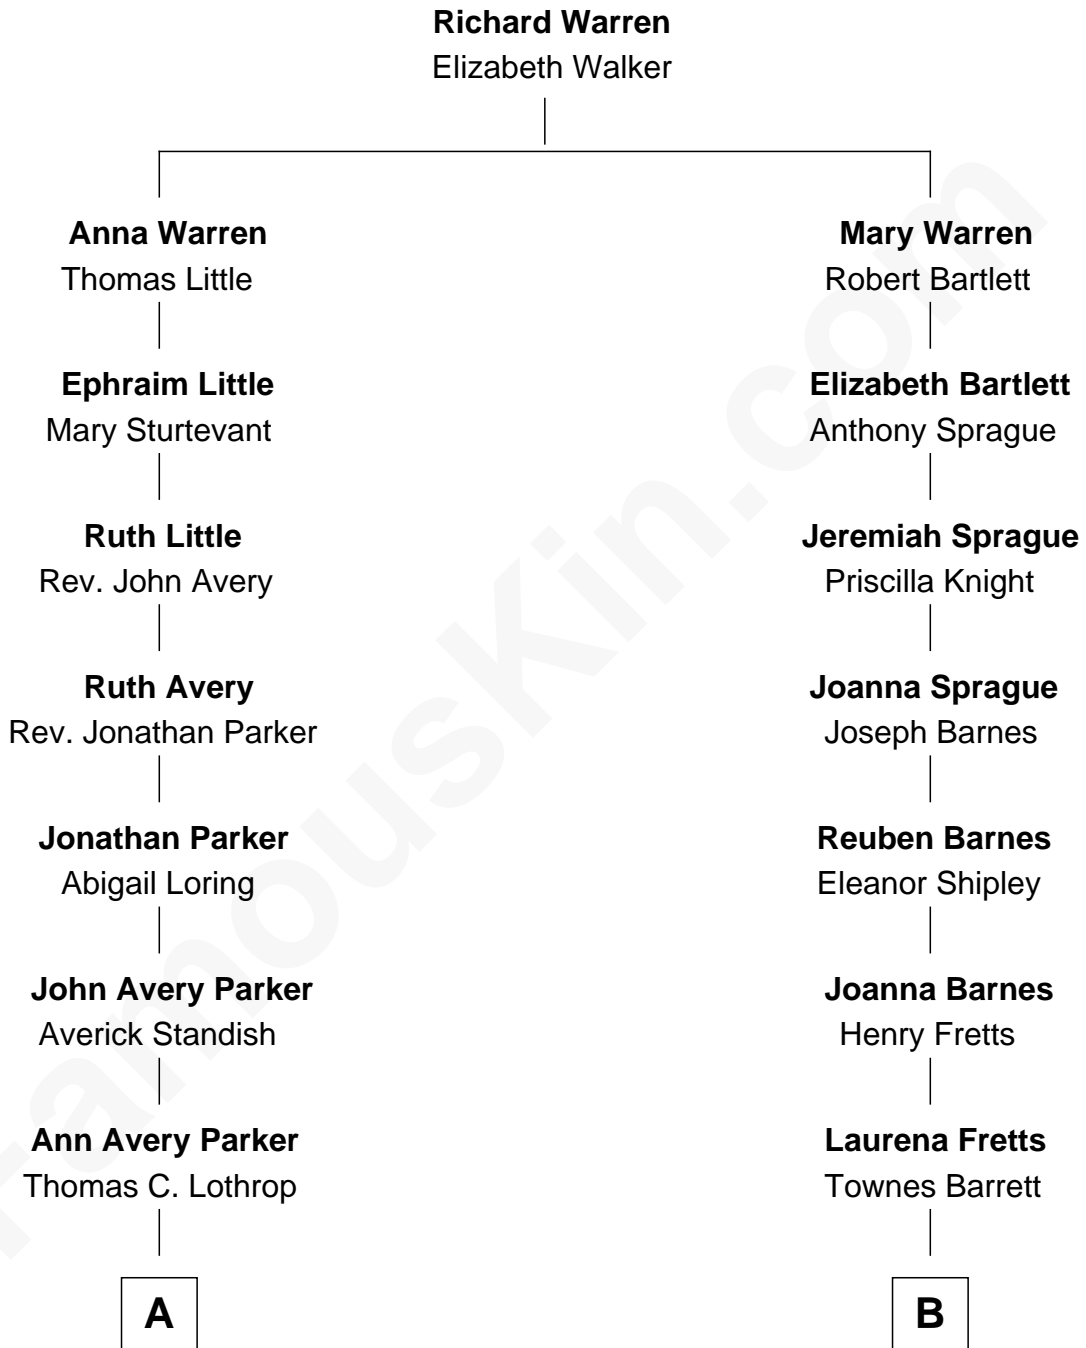

# FamousKin.com Relationship Chart of

**Tuesday Weld**

*TV and Movie Actress*

8th cousin 2 times removed of

**Grace (Goodhue) Coolidge**

*First Lady of President Calvin Coolidge*

**A**

**Sarah Williams Lothrop**

George Parsons King

**Sarah Lothrop King**

Edward Motley Weld

**Lothrop Motley Weld**

Yosene Balfour Ker

**Tuesday Weld**

*TV and Movie Actress*

**B**