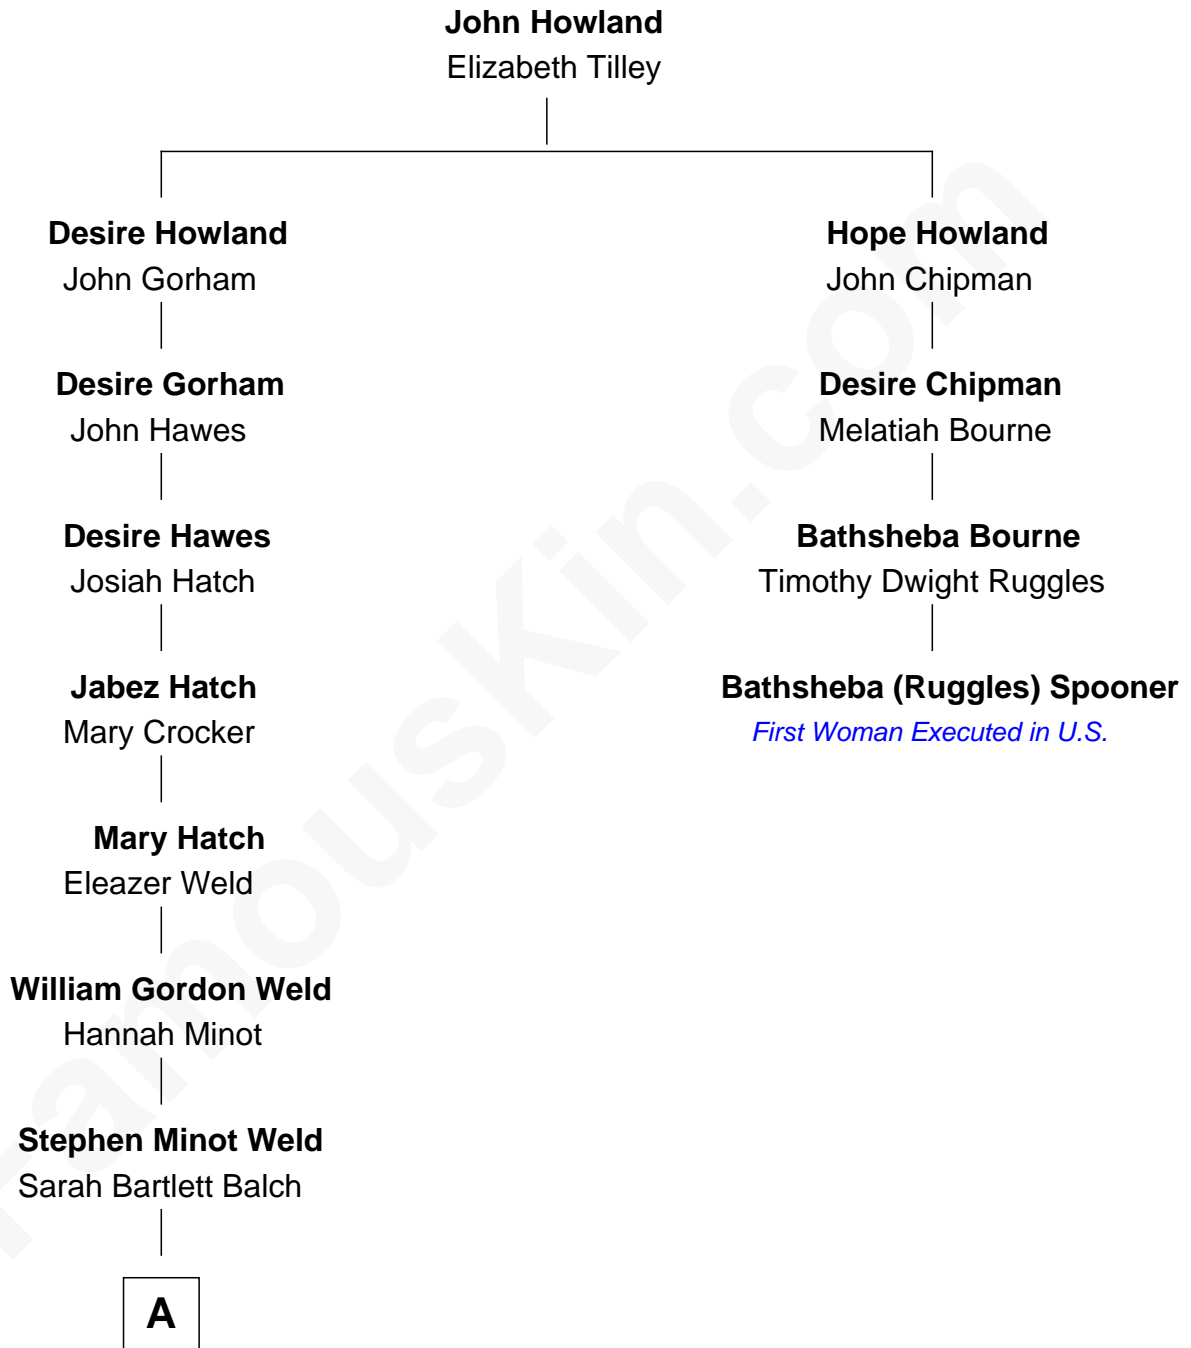

# FamousKin.com Relationship Chart of

**Tuesday Weld**

*TV and Movie Actress*

3rd cousin 7 times removed of

**Bathsheba (Ruggles) Spooner**

*First woman executed for murder in U.S. by non-British government*

**A**

Stephen Minot Weld

Eloise Rodman

Edward Motley Weld

Sarah Lothrop King

Lothrop Motley Weld

Yosene Balfour Ker

Tuesday Weld