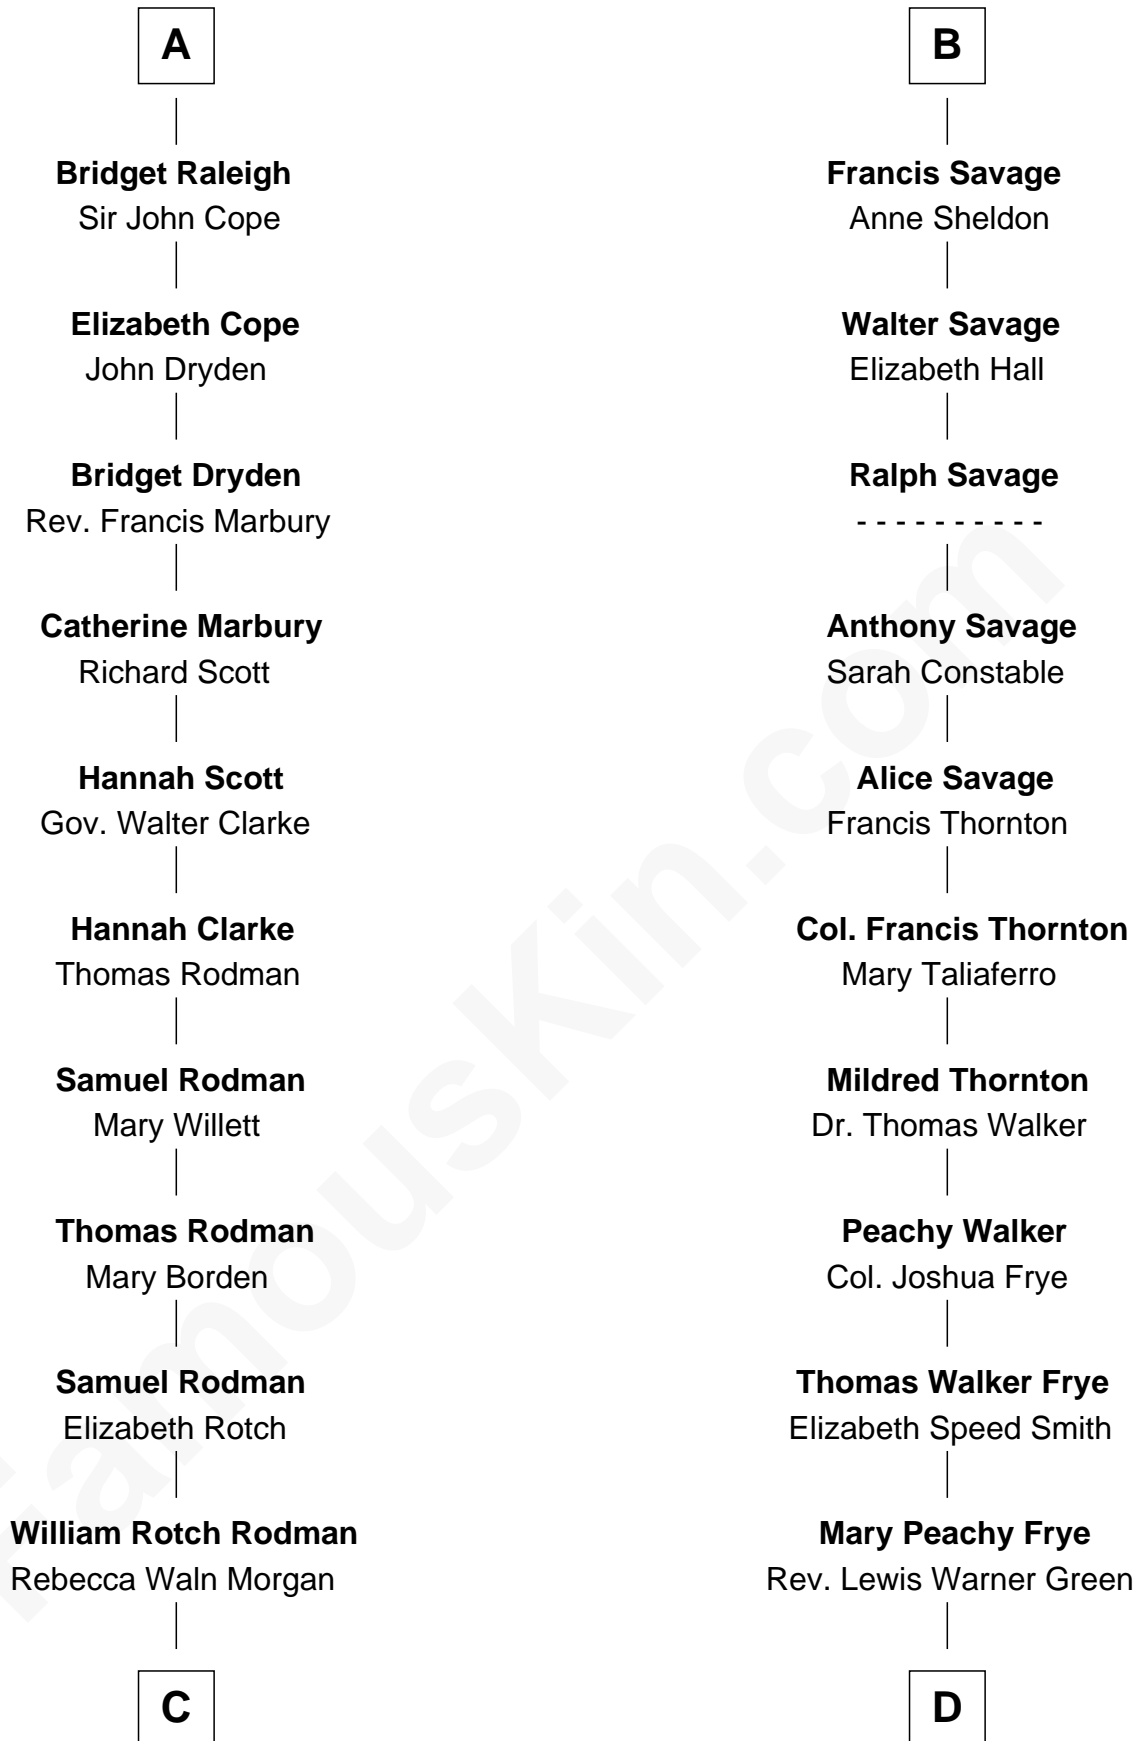

FamousKin.com

Relationship Chart of

Tuesday Weld

TV and Movie Actress

19th cousin 2 times removed of

Adlai Stevenson II

31st Governor of Illinois

Edmund Fitzalan

Alice de Warenne

C

Alfred Rodman
Anna Lothrop Motley

Eloise Rodman
Stephen Minot Weld

Edward Motley Weld
Sarah Lothrop King

Lothrop Motley Weld
Yosene Balfour Ker

Tuesday Weld
TV and Movie Actress

D

Letitia Green
Adlai Ewing Stevenson

Lewis Green Stevenson
Helen Louise Davis

Adlai Stevenson II
31st Governor of Illinois