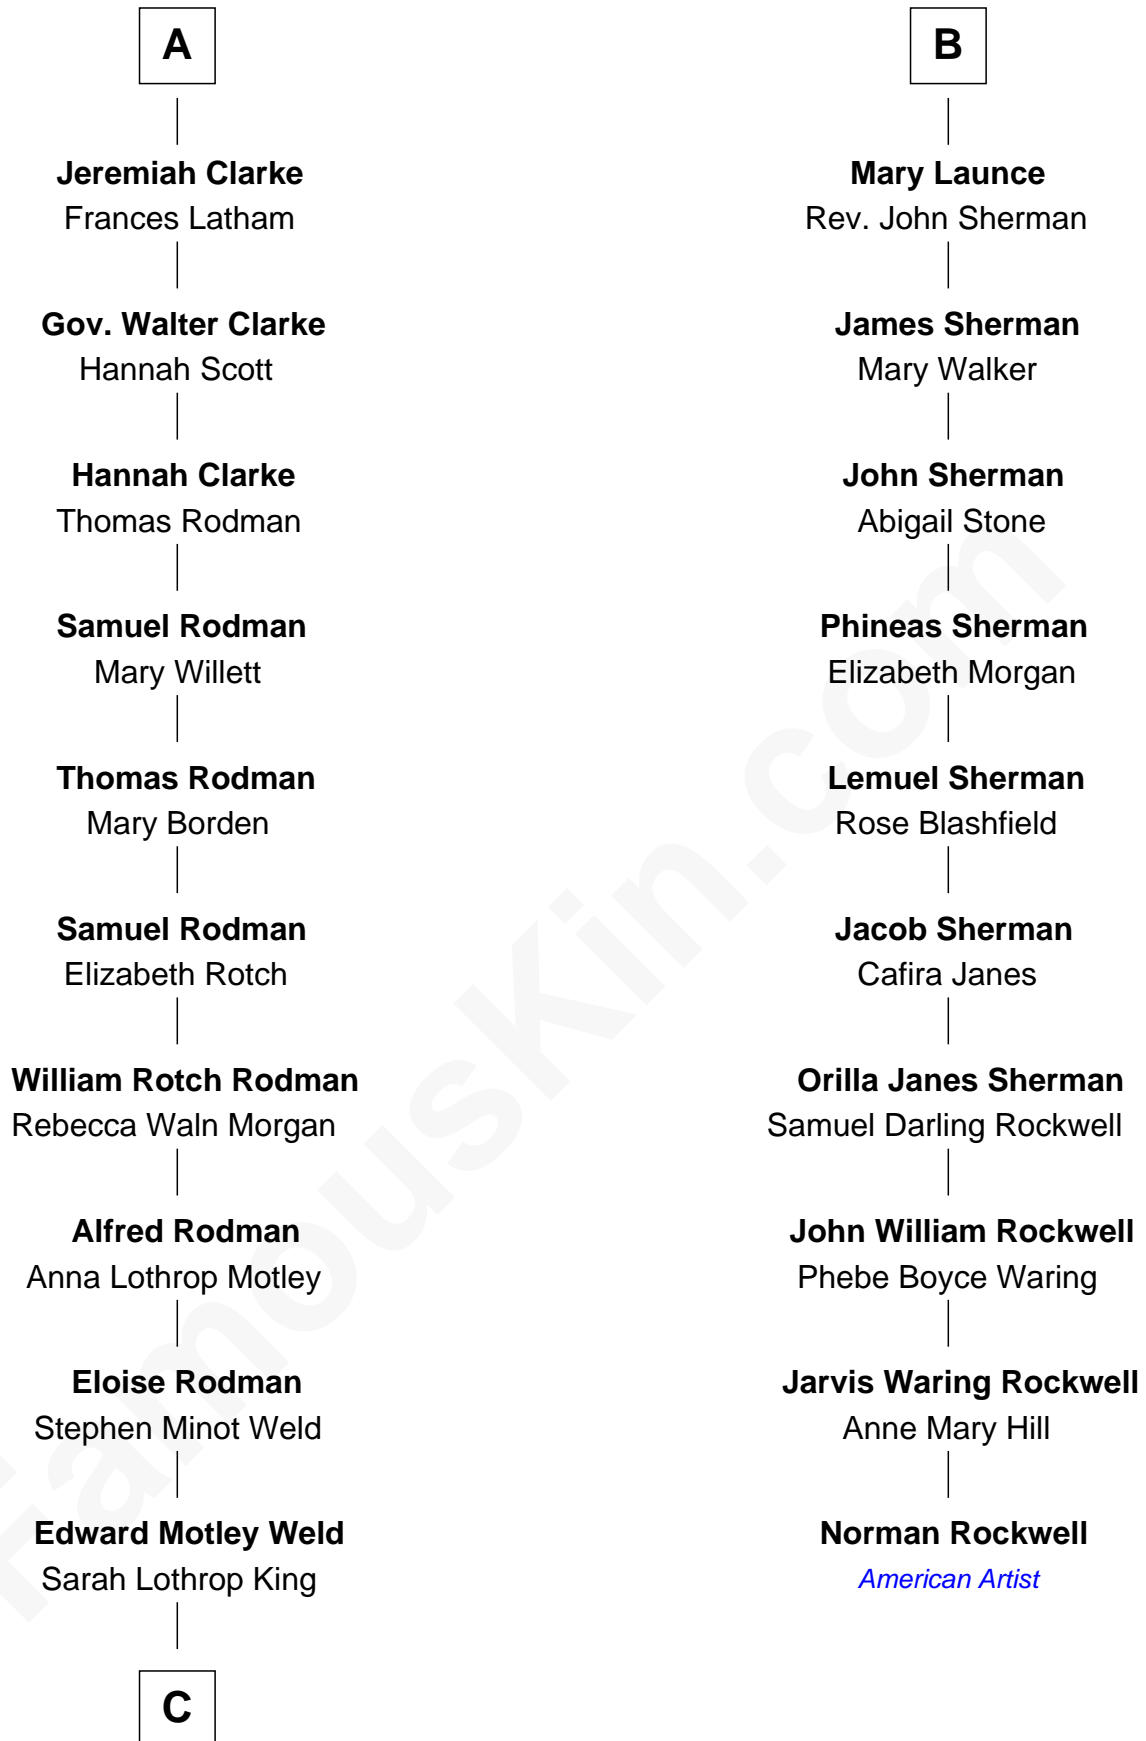

FamousKin.com Relationship Chart of

Tuesday Weld

TV and Movie Actress

16th cousin 2 times removed of

Norman Rockwell

American Artist

Elizabeth Cokayne

*with husband
Sir Philip le Boteler*

*with husband
Sir Laurence Cheney*

Philip Boteler
Isabel Willoughby

Elizabeth Cheney
Sir Frederick Tilney

John Boteler
Constance Vere

Elizabeth Tilney
Sir Humphrey Bouchier

Elizabeth Boteler
Thomas Lovett

Margaret Bouchier
Sir Thomas Bryan

Thomas Lovett
Anne Danvers

Elizabeth Bryan
Sir Nicholas Carew

Elizabeth Lovett
Anthony Cave

Mary Carew
Sir Arthur Darcy

Mary Cave
Sir Jerome Weston

Sir Edward Darcy
Elizabeth Astley

Mary Weston
William Clerke

Isabella Darcy
John Launce

A

B

C

—
Lothrop Motley Weld

Yosene Balfour Ker

—
Tuesday Weld

TV and Movie Actress