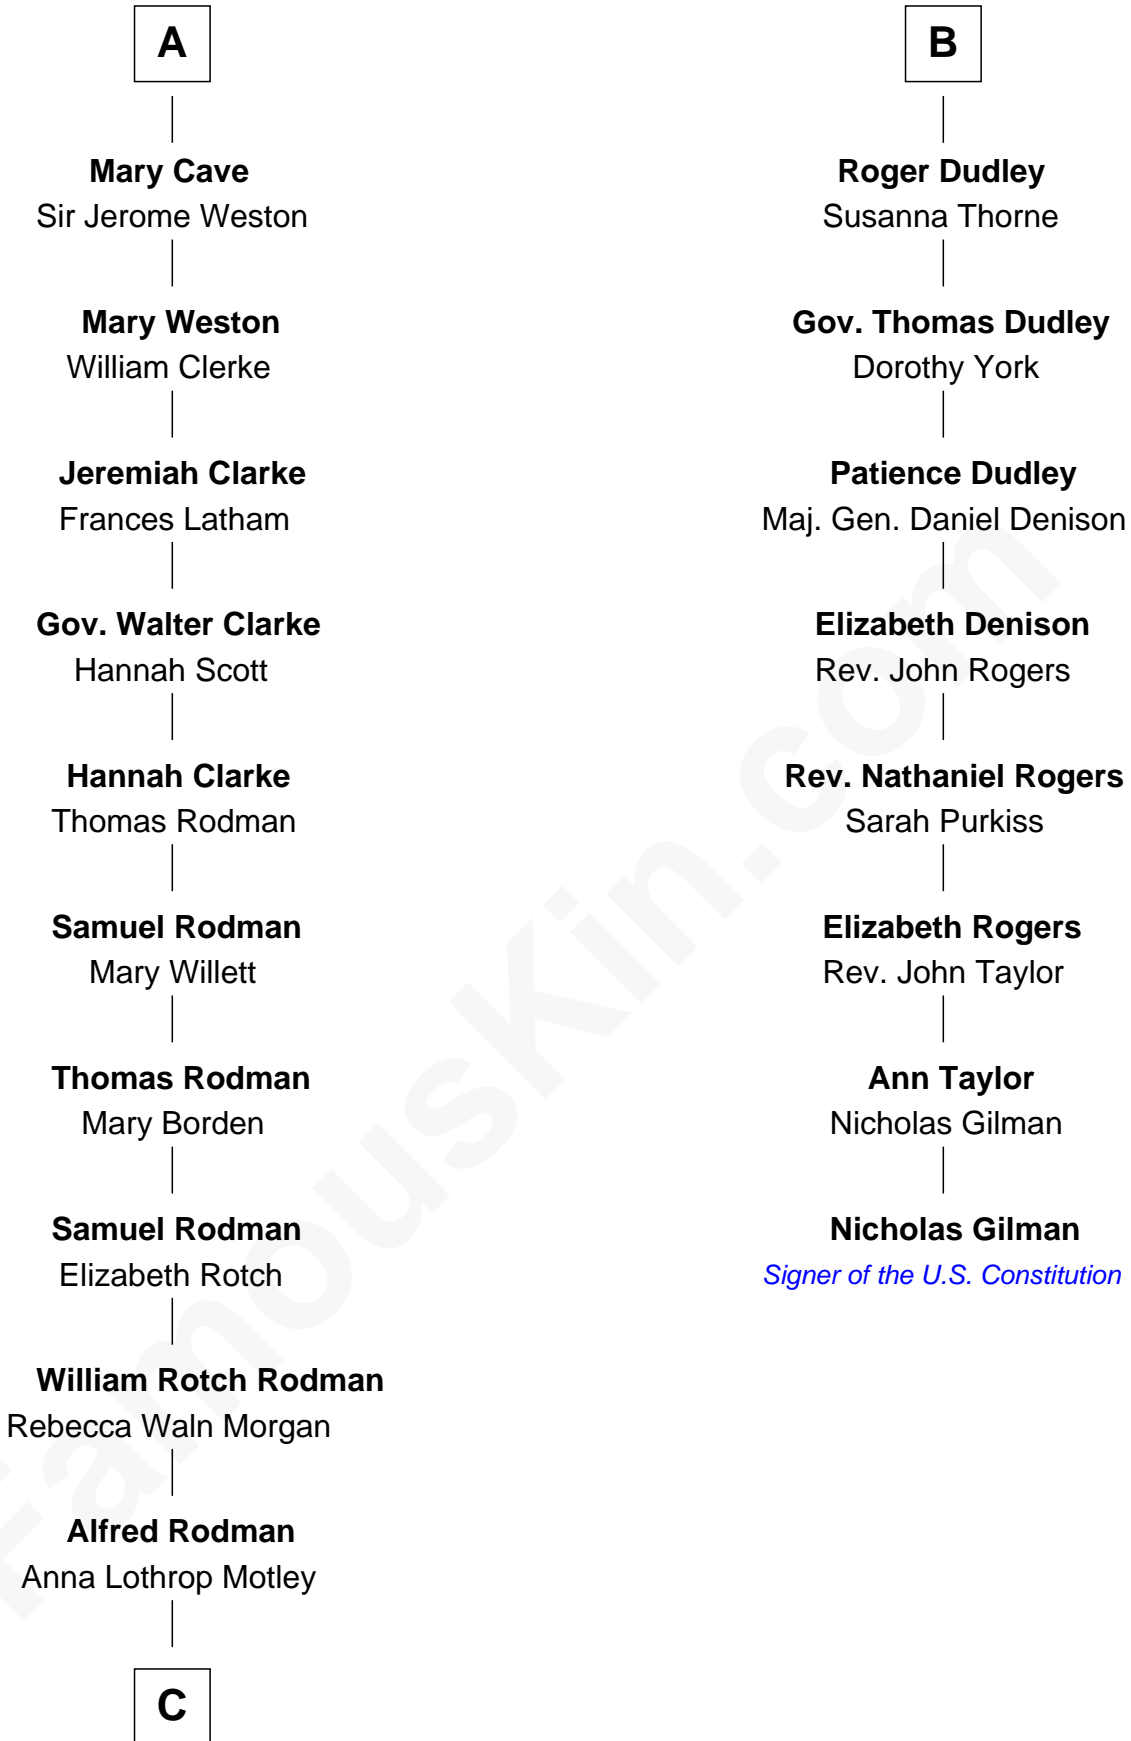

FamousKin.com Relationship Chart of

Tuesday Weld

TV and Movie Actress

14th cousin 6 times removed of

Nicholas Gilman

Signer of the U.S. Constitution

C

—
Eloise Rodman
Stephen Minot Weld

—
Edward Motley Weld
Sarah Lothrop King

—
Lothrop Motley Weld
Yosene Balfour Ker

—
Tuesday Weld
TV and Movie Actress

FamousKin.com