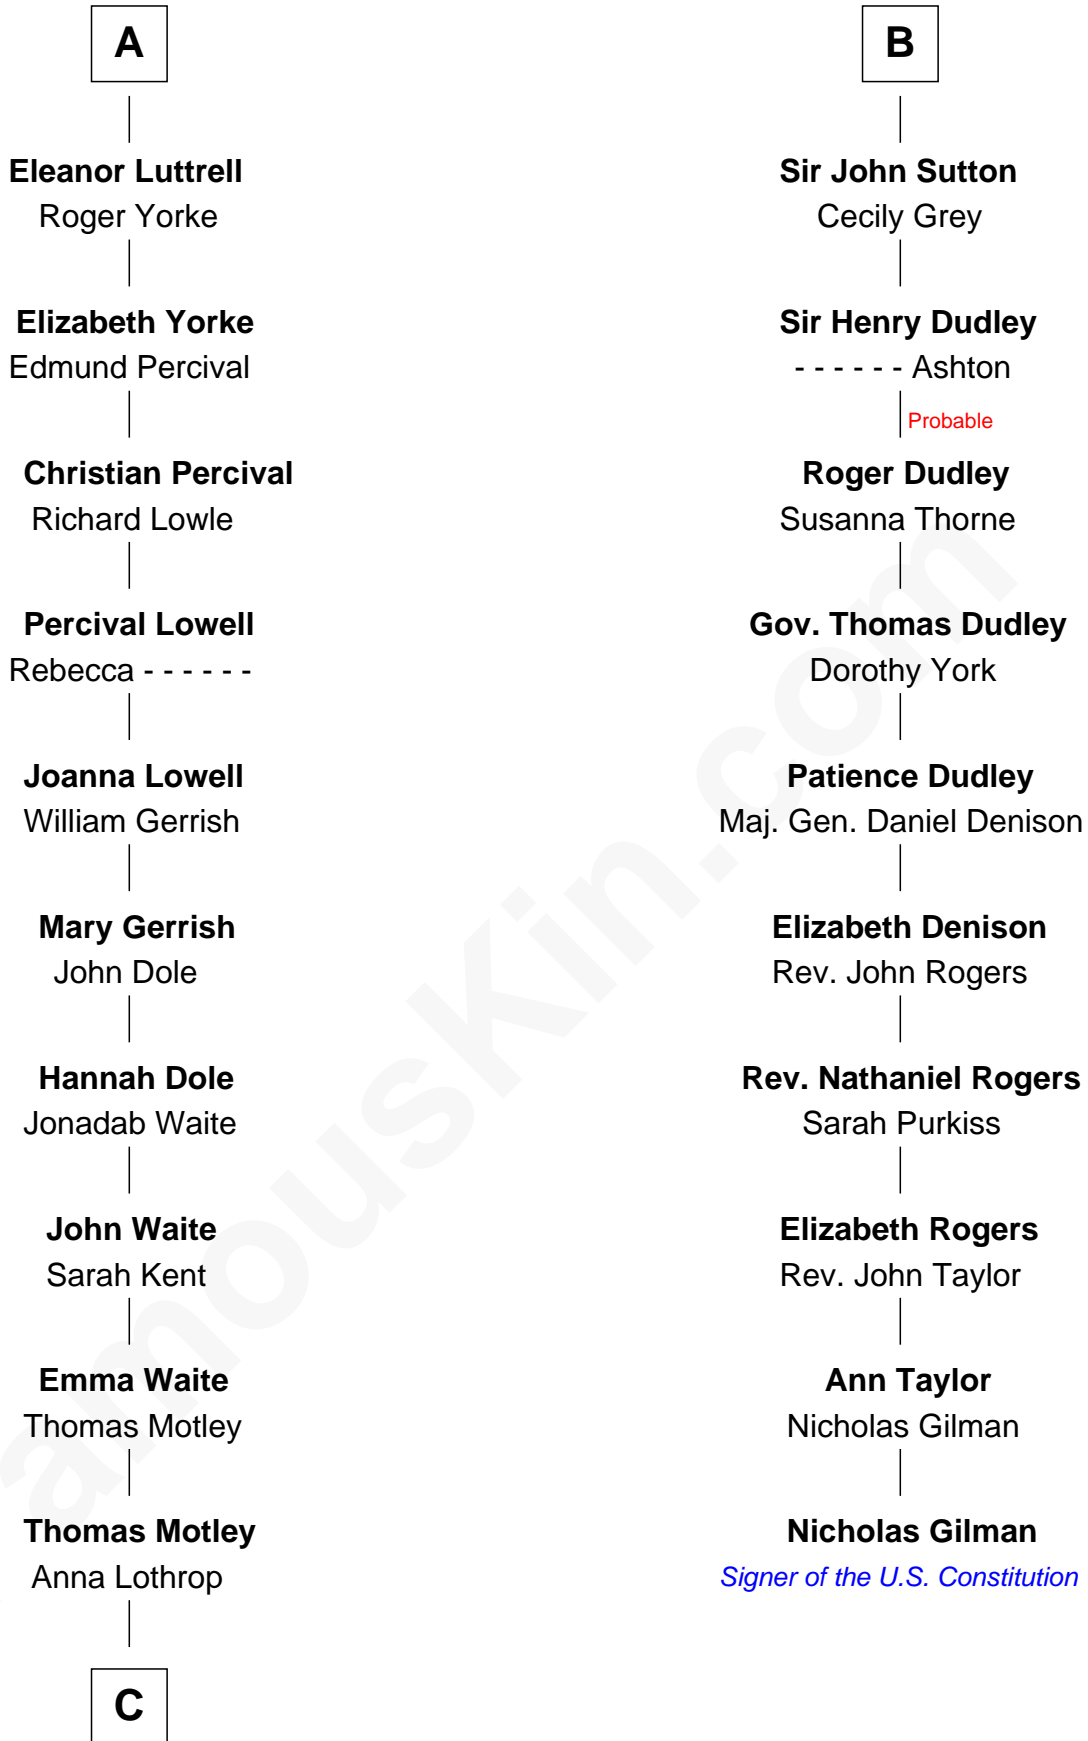

FamousKin.com Relationship Chart of

Tuesday Weld

TV and Movie Actress

16th cousin 5 times removed of

Nicholas Gilman

Signer of the U.S. Constitution

C

—
Anna Lothrop Motley

Alfred Rodman

—
Eloise Rodman

Stephen Minot Weld

—
Edward Motley Weld

Sarah Lothrop King

—
Lothrop Motley Weld

Yosene Balfour Ker

—
Tuesday Weld