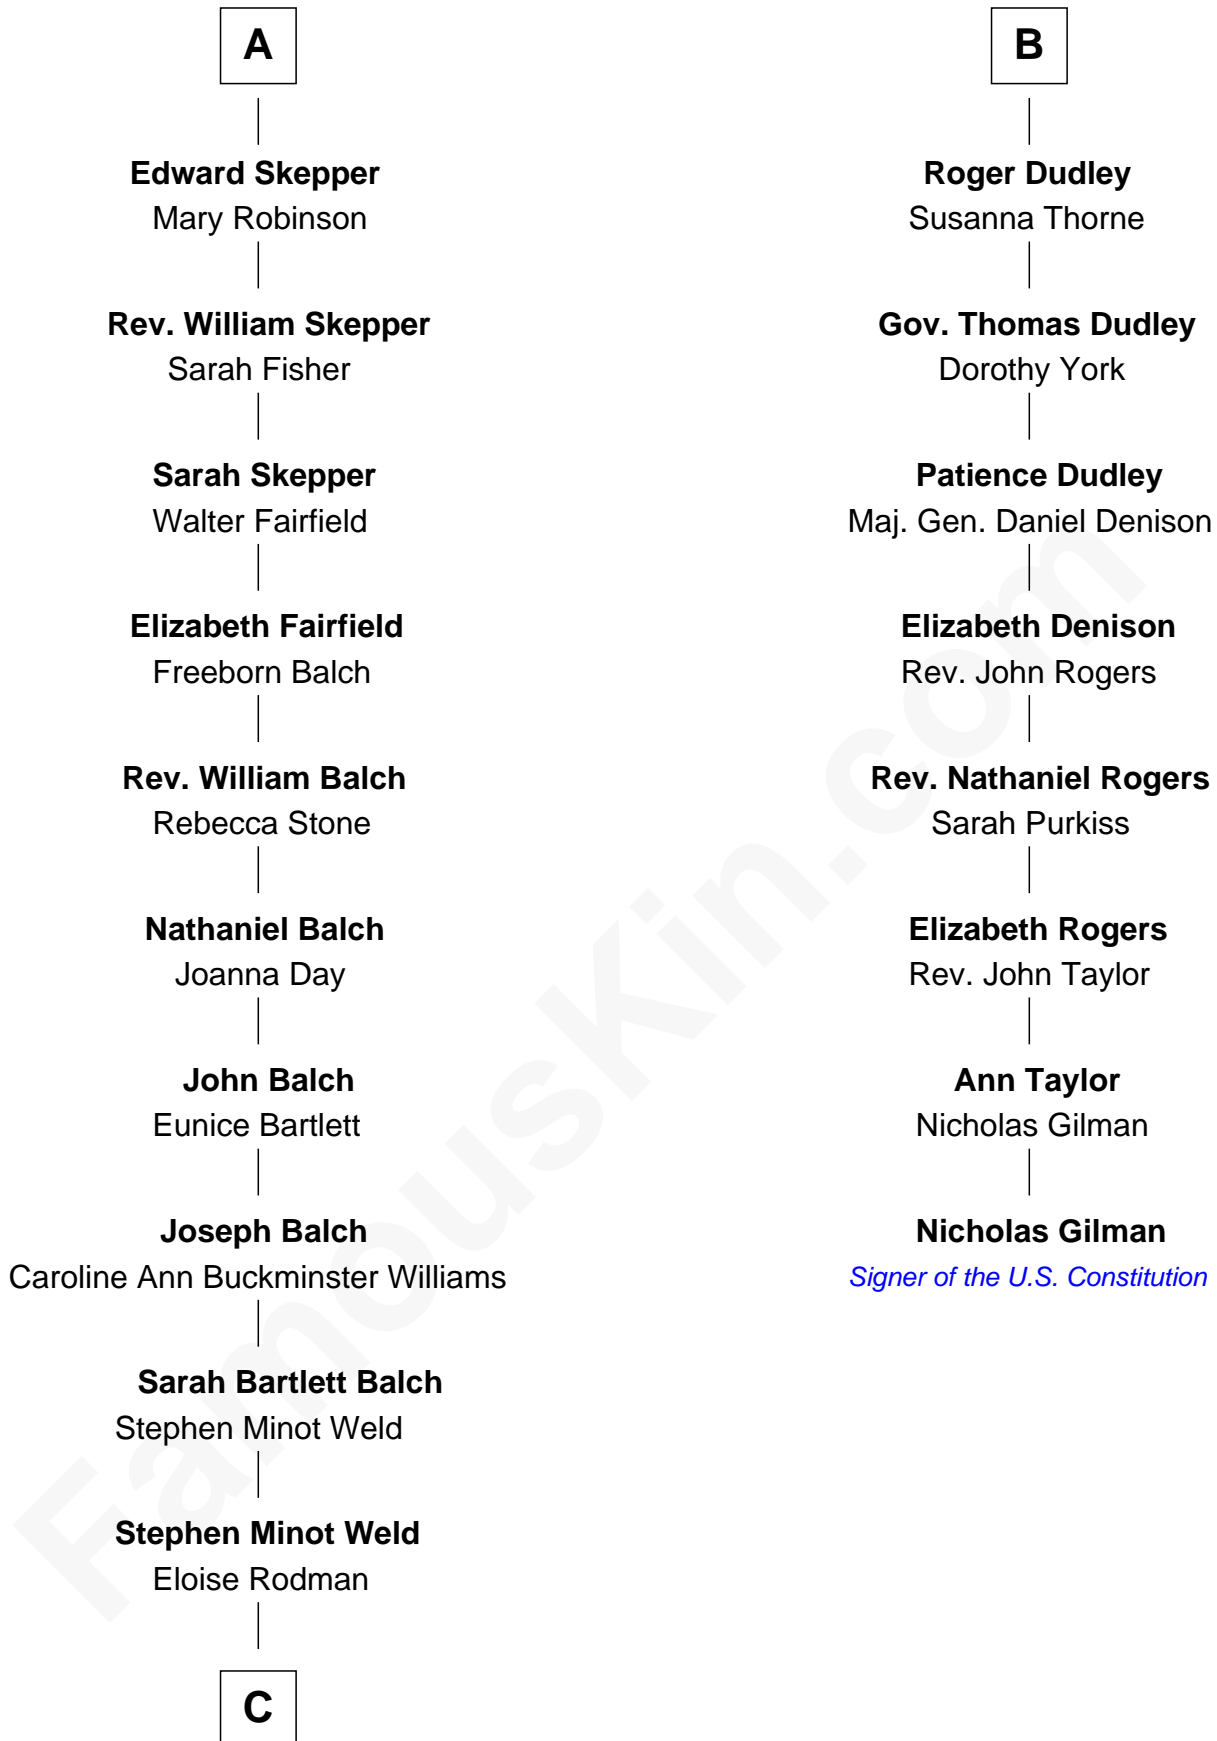

# FamousKin.com Relationship Chart of

**Tuesday Weld**

*TV and Movie Actress*

14th cousin 5 times removed of

**Nicholas Gilman**

*Signer of the U.S. Constitution*

**Sir Philip le Despencer**

Elizabeth - - - - -

**Sir Philip le Despencer**

Elizabeth de Tibetot

**Margery Despencer**

Sir Roger Wentworth

**Sir Philip Wentworth**

Mary Clifford

**Elizabeth Wentworth**

Sir Martin de la See

Cecily Willoughby

**Sir John Sutton**

Cecily Grey

**Sir Henry Dudley**

- - - - - Ashton

Probable

**B**

**C**

Edward Motley Weld

Sarah Lothrop King

Lothrop Motley Weld

Yosene Balfour Ker

Tuesday Weld

*TV and Movie Actress*

FamousKin.com