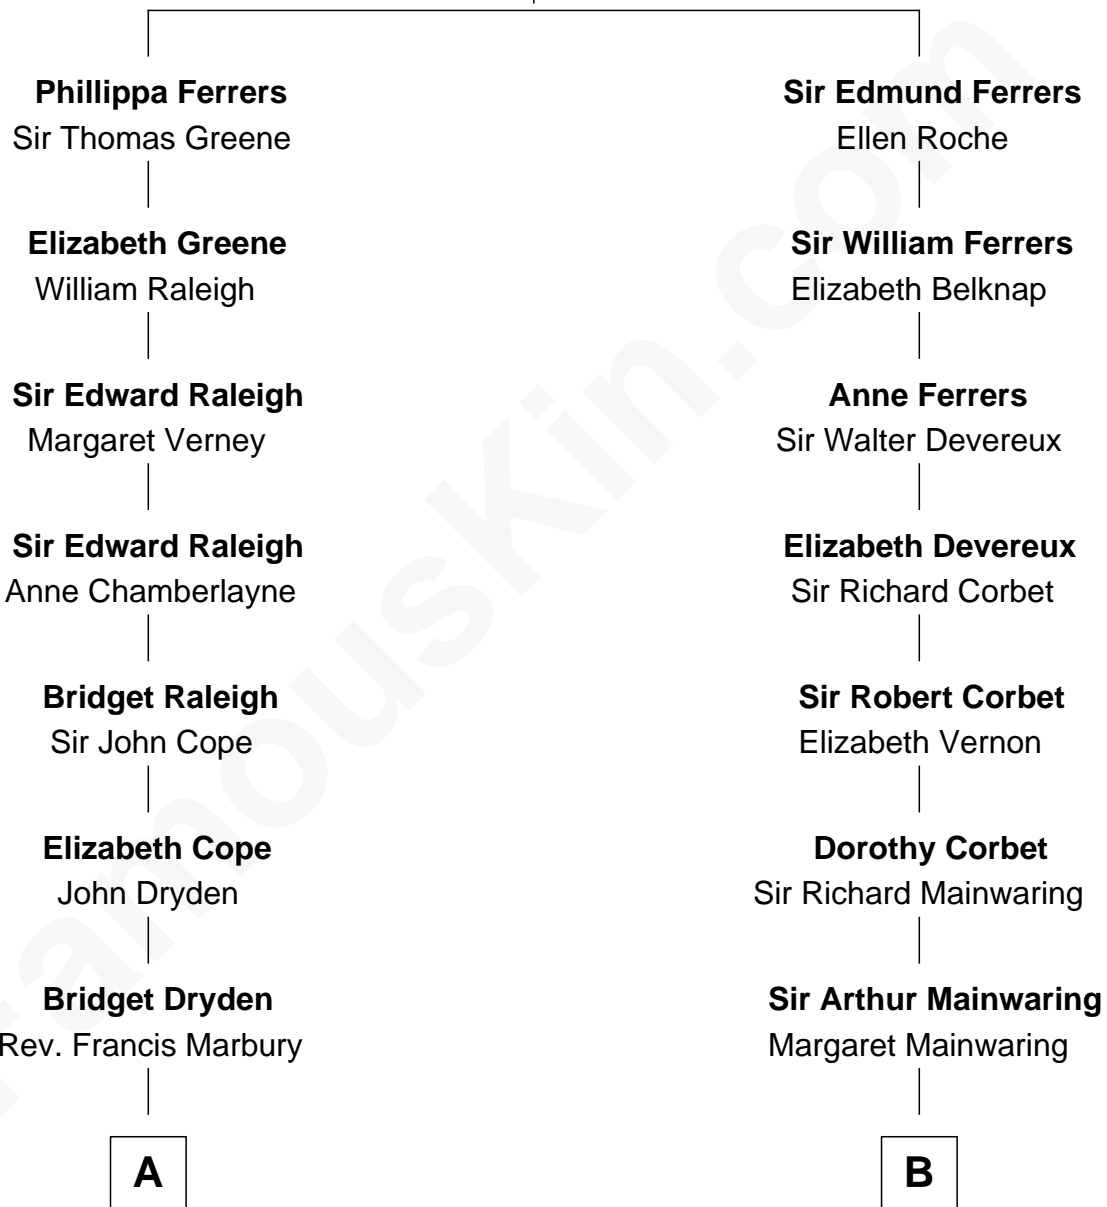

# FamousKin.com Relationship Chart of

**Tuesday Weld**

*TV and Movie Actress*

18th cousin 3 times removed of

**Richard Gere**

*Movie Actor*

**Robert de Ferrers**  
Margaret Despencer

**C**

**Lothrop Motley Weld**

Yosene Balfour Ker

**Tuesday Weld**

*TV and Movie Actress*

**D**

**Julia Anne Hempstead**

Elisha Thomas Tiffany

**Nelson Leroy Tiffany**