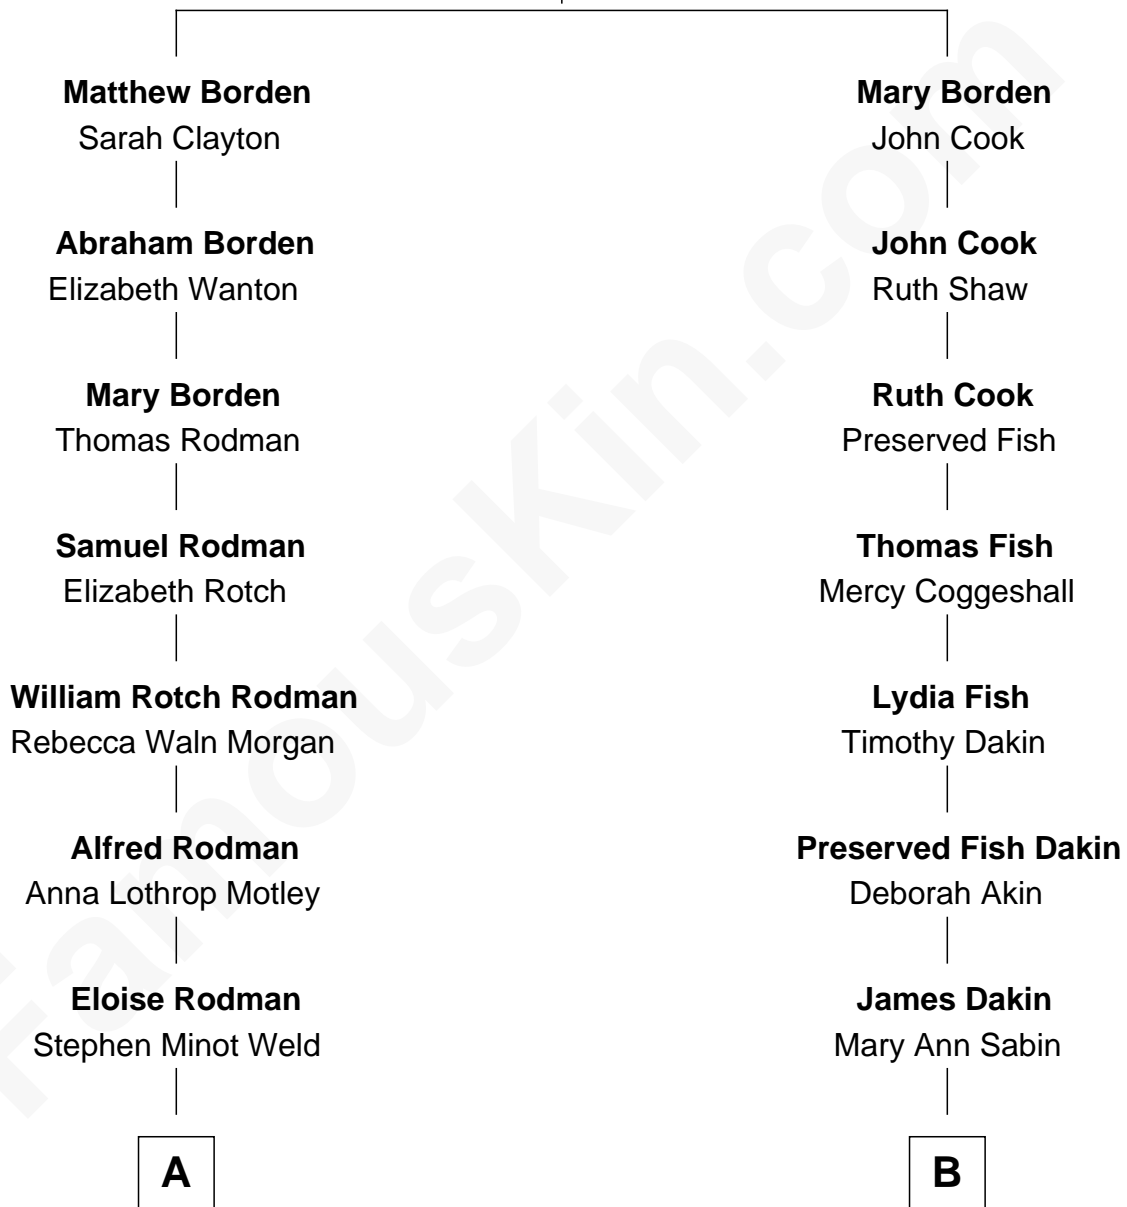

FamousKin.com Relationship Chart of

Tuesday Weld

TV and Movie Actress

9th cousin 1 time removed of

Tennessee Williams

Author of A Streetcar Named Desire

Richard Borden

Joane Fowle

A

Edward Motley Weld

Sarah Lothrop King

Lothrop Motley Weld

Yosene Balfour Ker

Tuesday Weld

TV and Movie Actress

B

Dr. Edwin Francis Dakin

Hannah Jane Bellar

Rev. Walter Edwin Dakin

Rosina Maria Francesca Otte

Edwina Dakin

Cornelius Coffin Williams

Tennessee Williams

Author of A Streetcar Named Desire