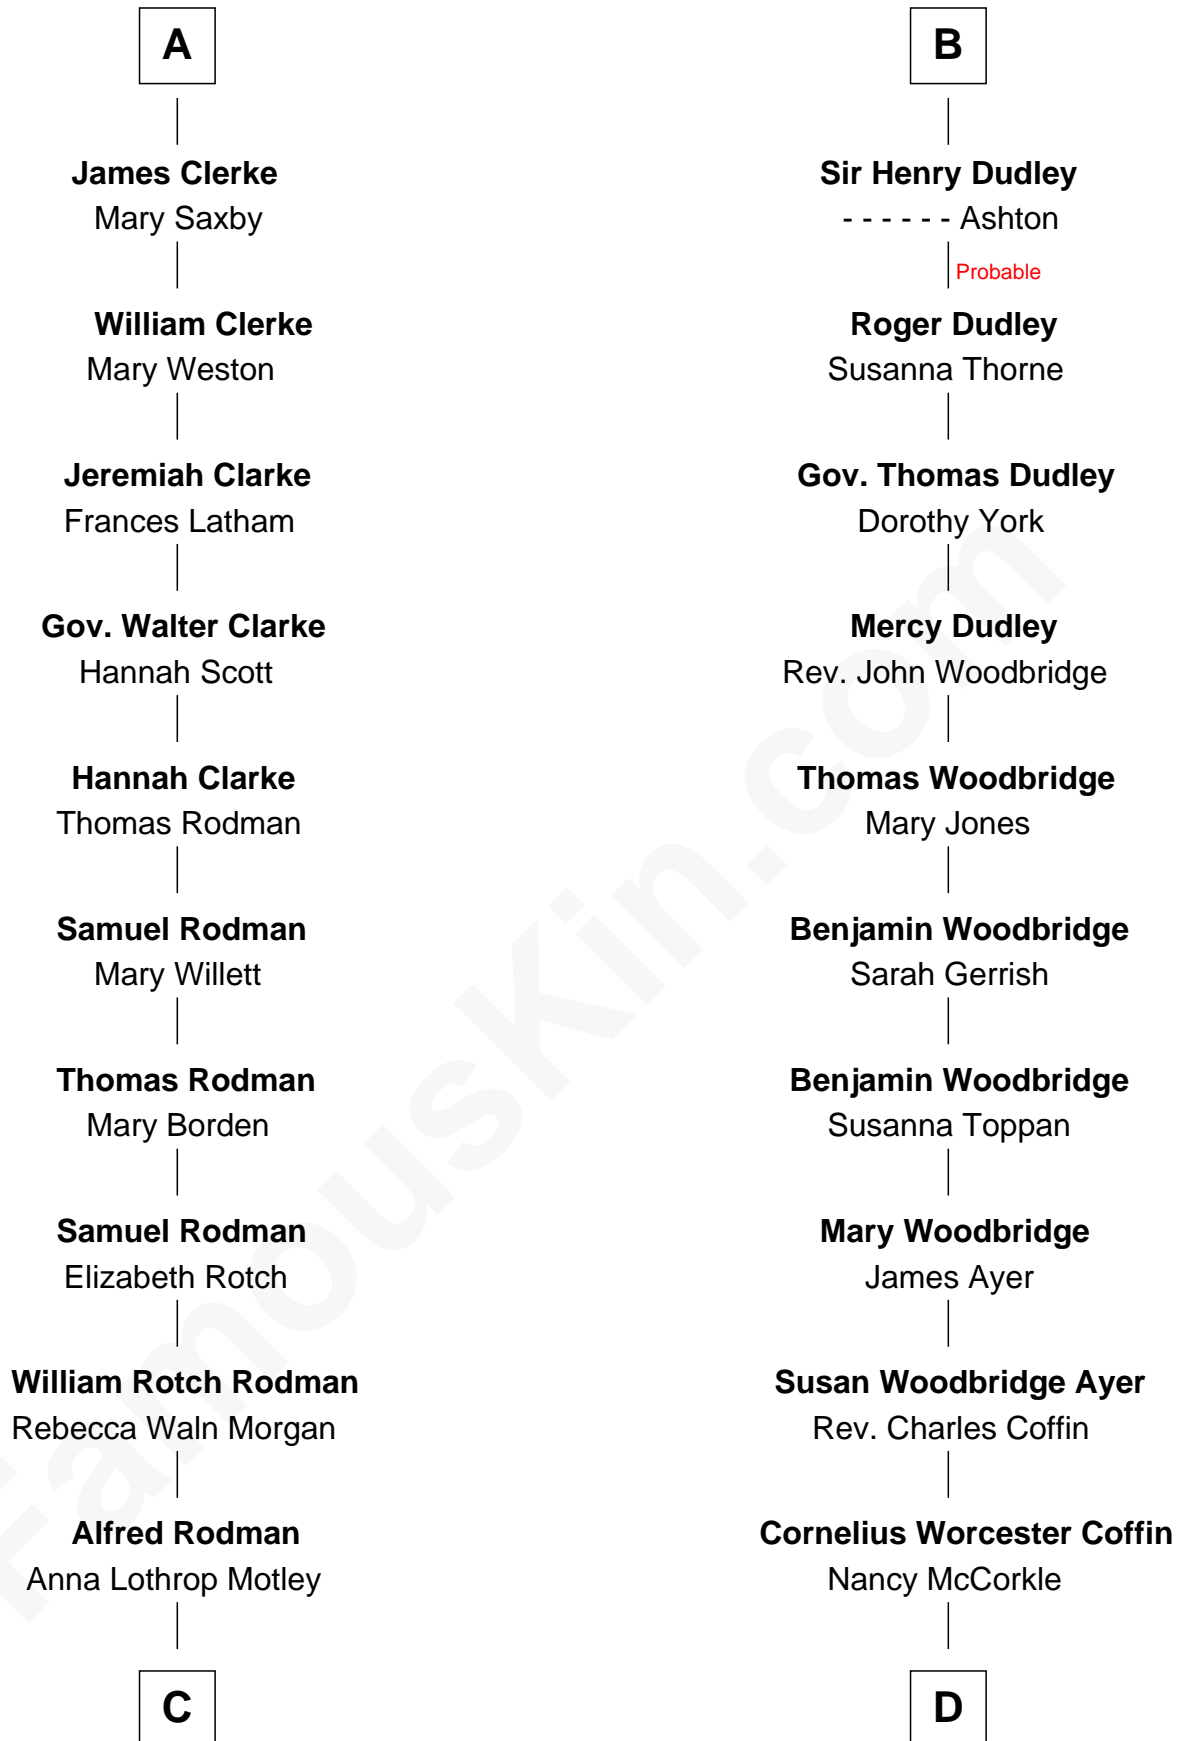

FamousKin.com Relationship Chart of

Tuesday Weld

TV and Movie Actress

19th cousin 1 time removed of

Tennessee Williams

Author of A Streetcar Named Desire

C

Eloise Rodman
Stephen Minot Weld

Edward Motley Weld
Sarah Lothrop King

Lothrop Motley Weld
Yosene Balfour Ker

Tuesday Weld
TV and Movie Actress

D

Isabelle Coffin
Thomas Lanier Williams

Cornelius Coffin Williams
Edwina Dakin

Tennessee Williams
Author of A Streetcar Named Desire