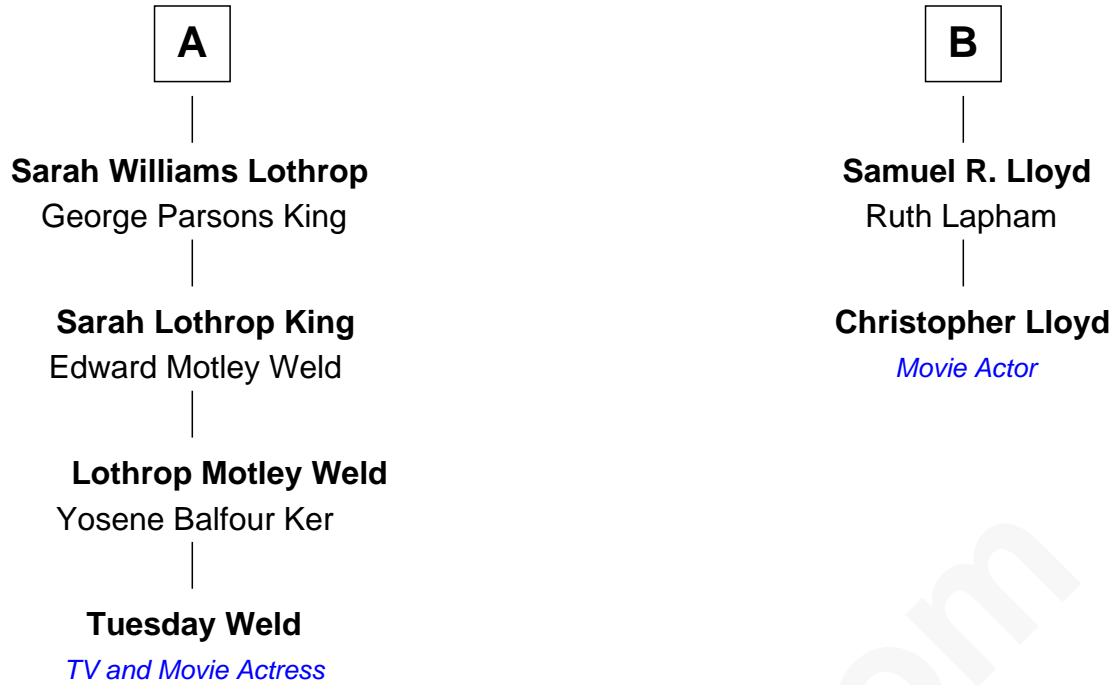

FamousKin.com