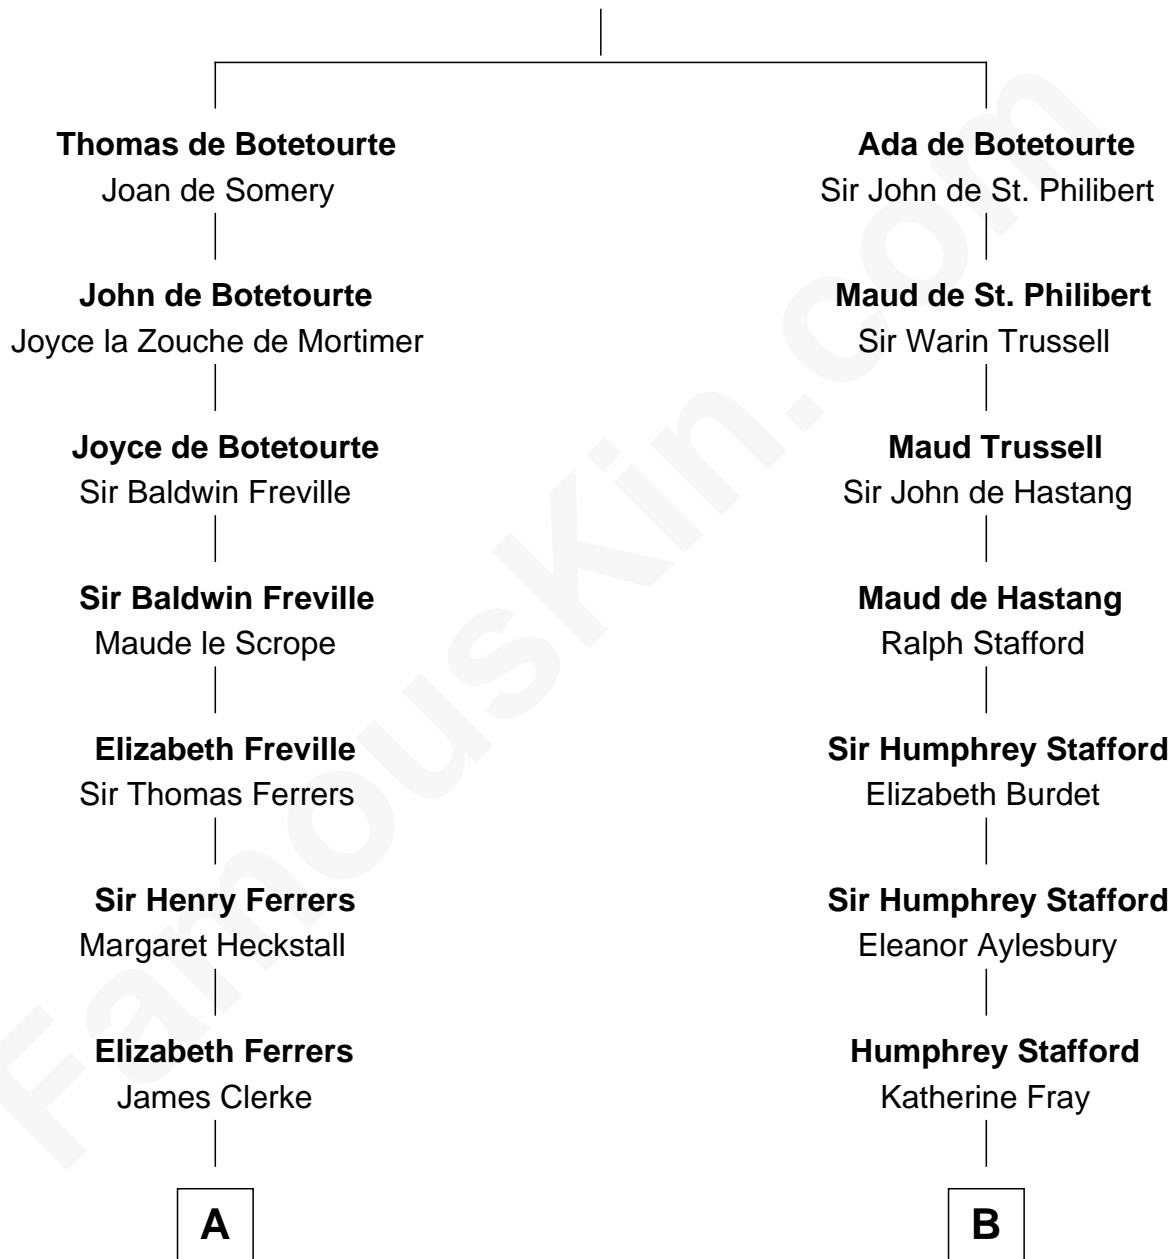

FamousKin.com Relationship Chart of

Tuesday Weld

TV and Movie Actress

21st cousin of

Richard Nixon

37th U.S. President

John de Botetourte

Maud FitzThomas

C

Alfred Rodman
Anna Lothrop Motley

Eloise Rodman
Stephen Minot Weld

Edward Motley Weld
Sarah Lothrop King

Lothrop Motley Weld
Yosene Balfour Ker

Tuesday Weld
TV and Movie Actress

D

Jacob Burdg
Miriam Matthews

Oliver Burdg
Jane M. Hemingway

Almira Park Burdg
Franklin Milhous

Hannah Milhous
Francis Anthony Nixon

Richard Nixon
37th U.S. President