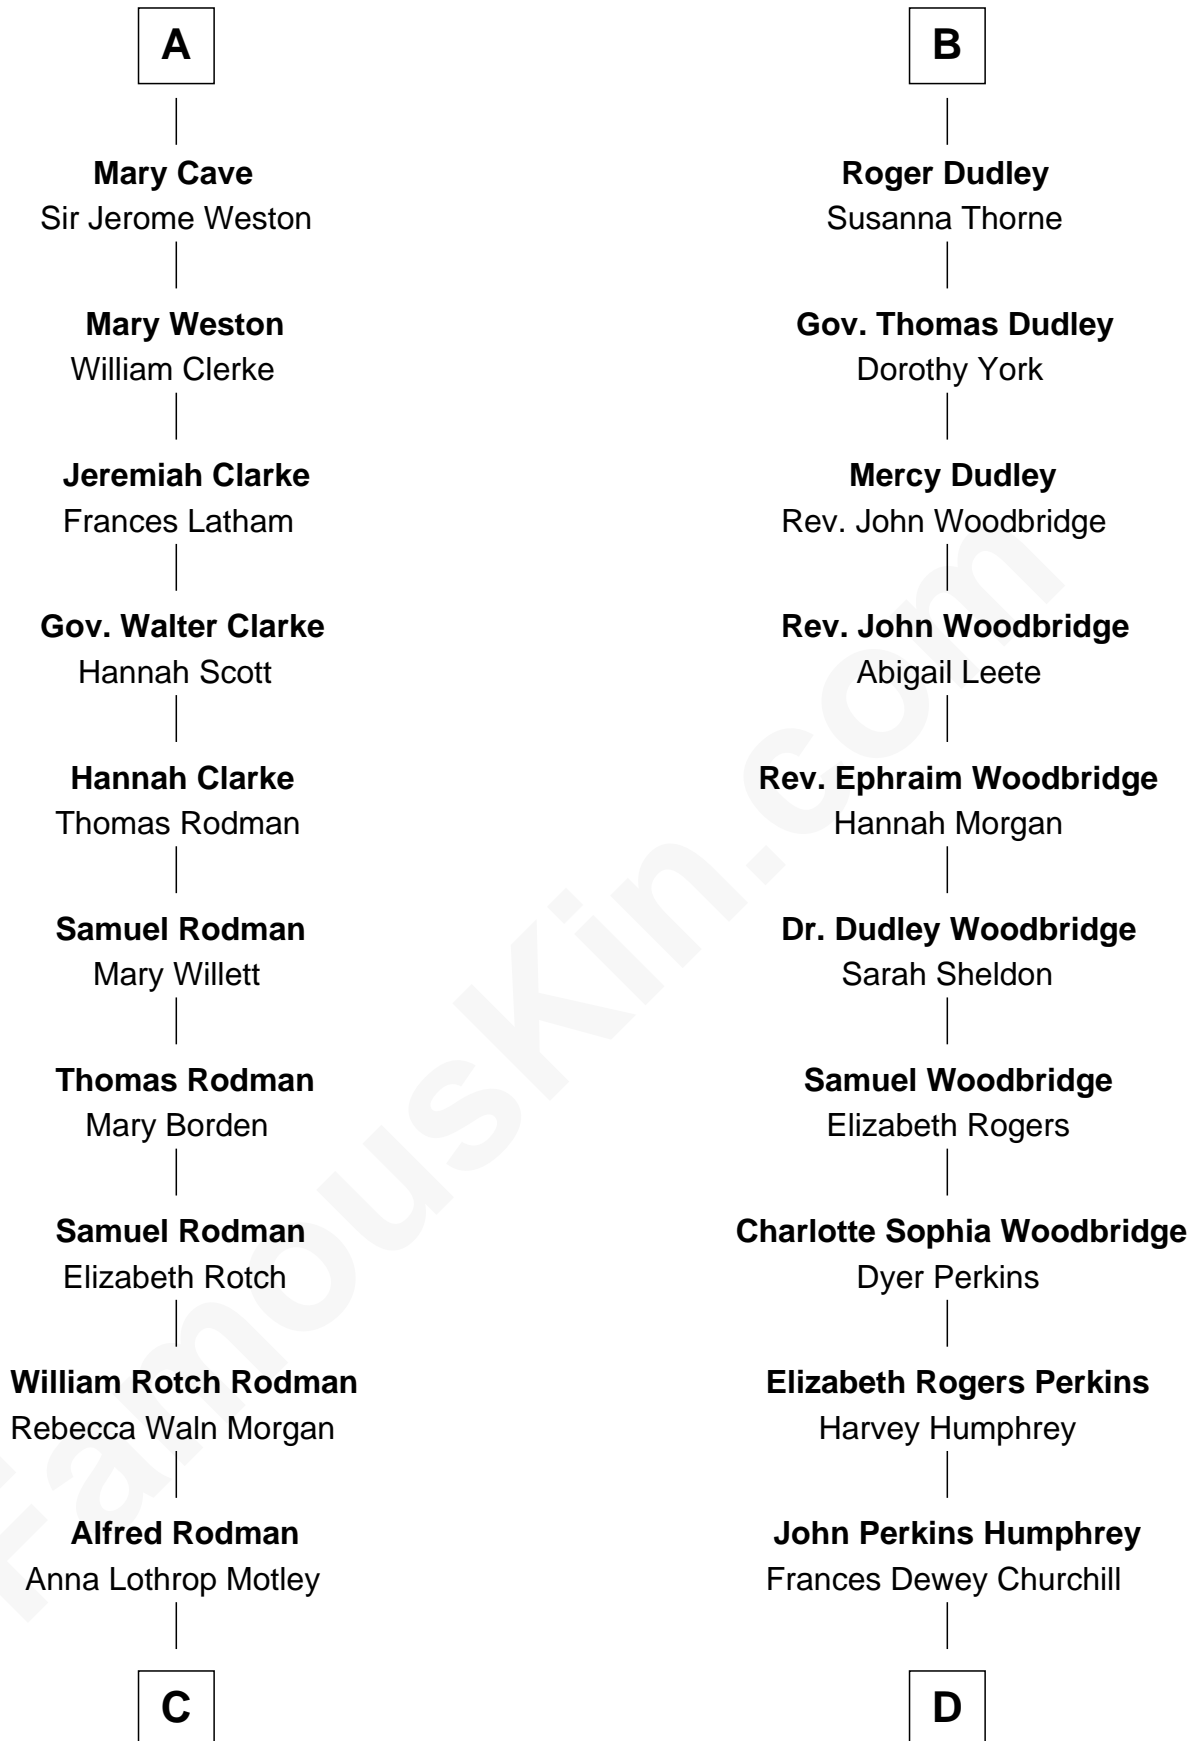

FamousKin.com Relationship Chart of

Tuesday Weld

TV and Movie Actress

18th cousin 2 times removed of

Humphrey Bogart

Movie Actor

Sir Reynold de Grey

Eleanor le Strange

C

Eloise Rodman
Stephen Minot Weld

Edward Motley Weld
Sarah Lothrop King

Lothrop Motley Weld
Yosene Balfour Ker

Tuesday Weld
TV and Movie Actress

D

Maud Humphrey
Dr. Belmont Deforest Bogart

Humphrey Bogart
Movie Actor