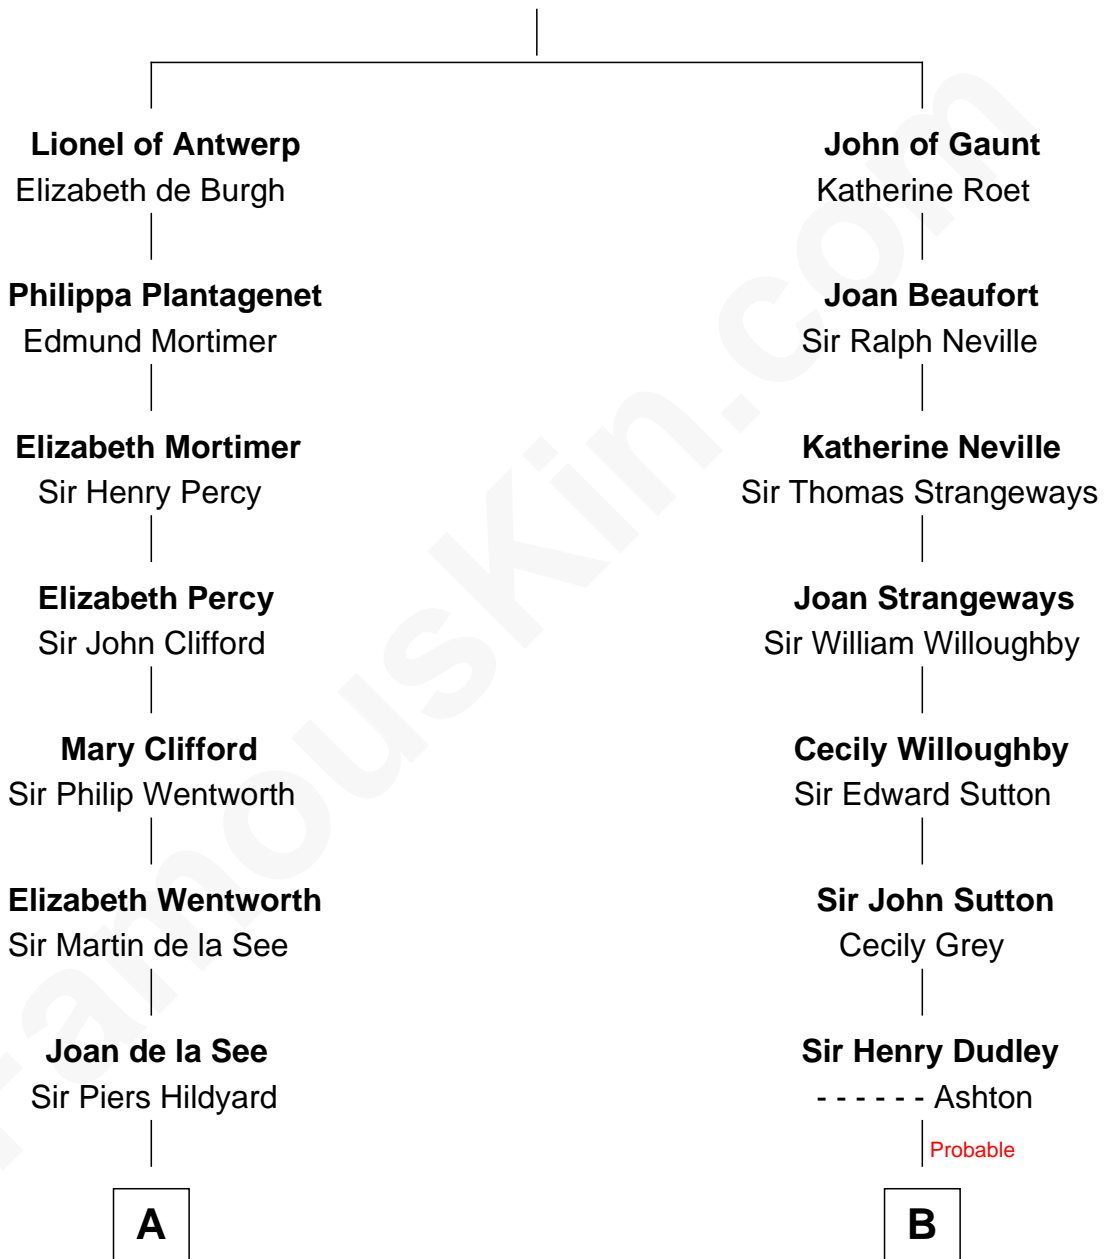

FamousKin.com Relationship Chart of

Tuesday Weld

TV and Movie Actress

18th cousin 3 times removed of

Humphrey Bogart

Movie Actor

Edward III, King of England

Philippa of Hainault

C

Sarah Bartlett Balch

Stephen Minot Weld

Stephen Minot Weld

Eloise Rodman

Edward Motley Weld

Sarah Lothrop King

Lothrop Motley Weld