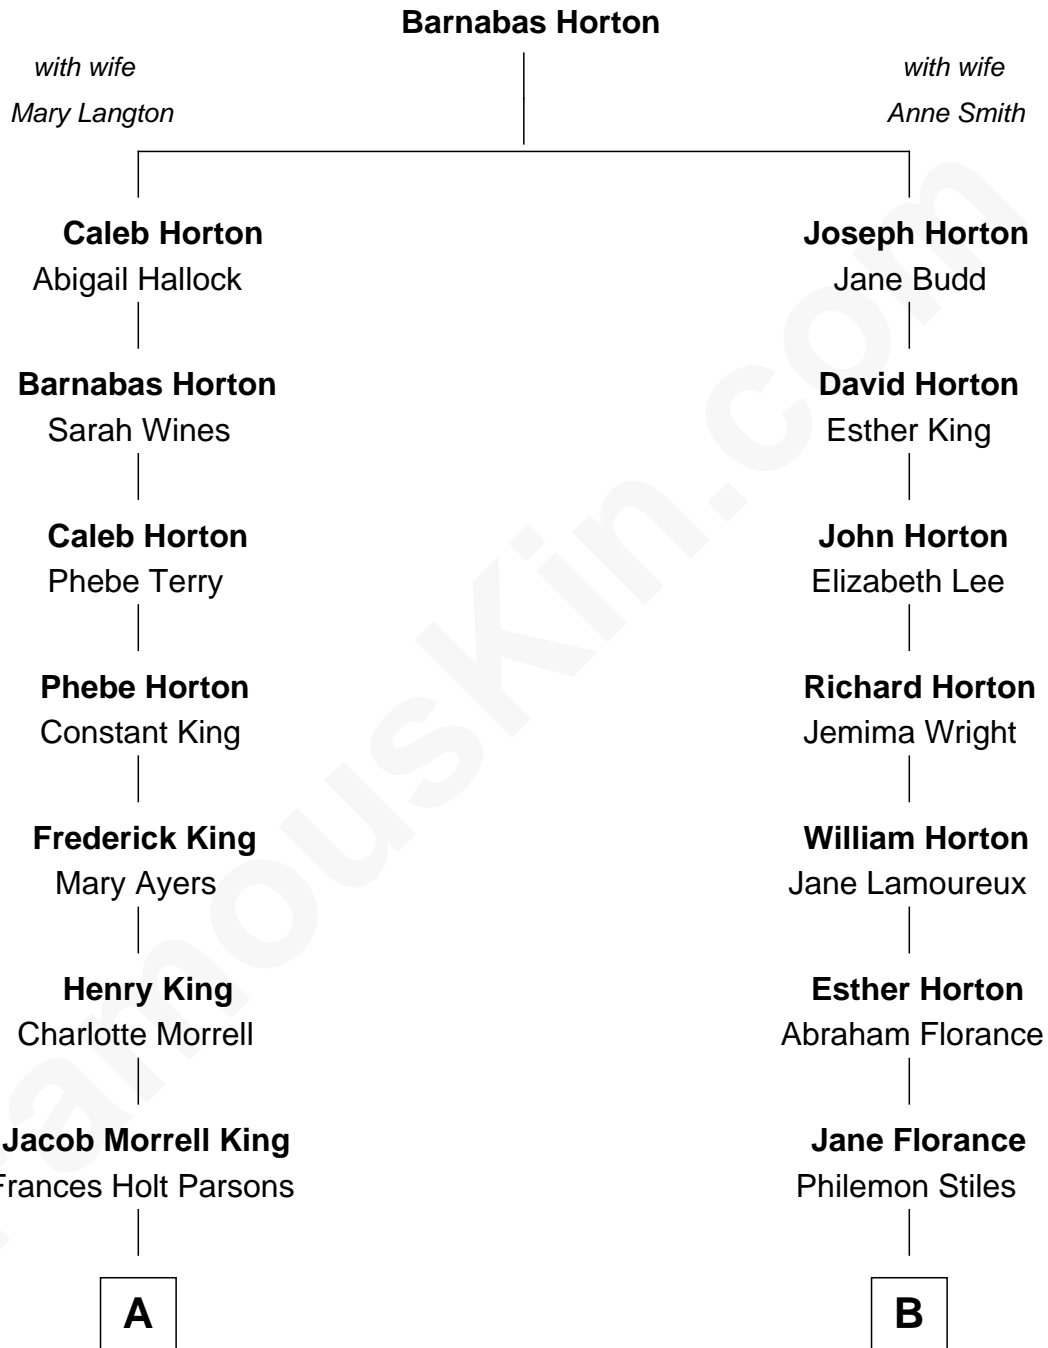

# FamousKin.com Relationship Chart of

**Tuesday Weld**

*TV and Movie Actress*

9th cousin 1 time removed of

**Humphrey Bogart**

*Movie Actor*

**A**

**George Parsons King**  
Sarah Williams Lothrop

**Sarah Lothrop King**  
Edward Motley Weld

**Lothrop Motley Weld**  
Yosene Balfour Ker

**Tuesday Weld**  
*TV and Movie Actress*

**B**

**Julia Ann Stiles**  
Adam Welty Bogart

**Dr. Belmont Deforest Bogart**  
Maud Humphrey

**Humphrey Bogart**  
*Movie Actor*