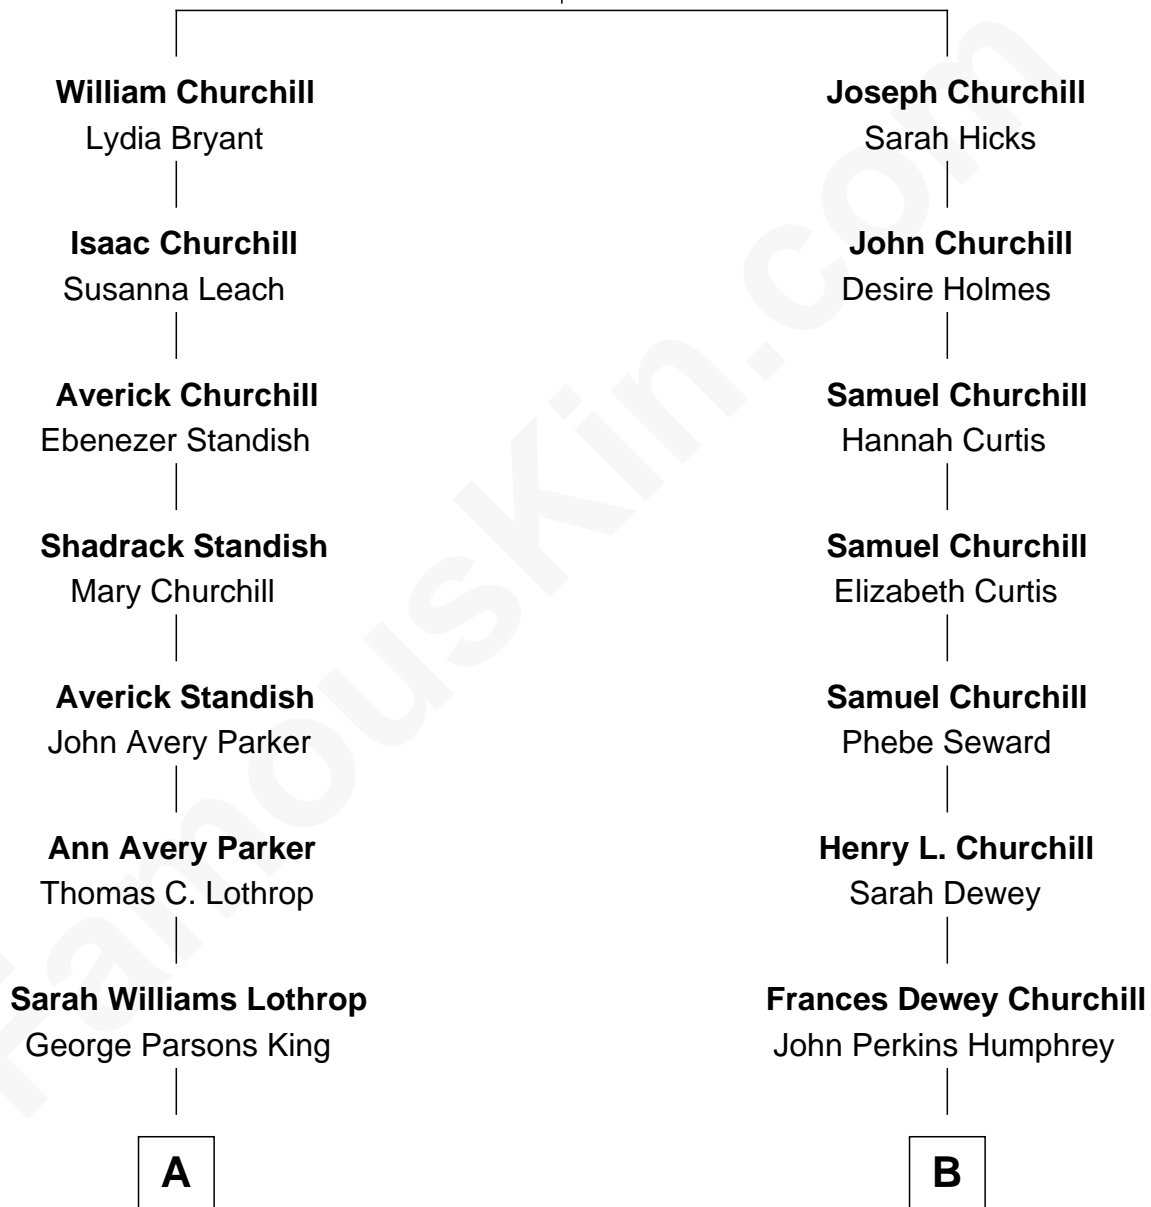

FamousKin.com

Relationship Chart of

Tuesday Weld

TV and Movie Actress

8th cousin 1 time removed of

Humphrey Bogart

Movie Actor

John Churchill
Hannah Pontus

A

Sarah Lothrop King
Edward Motley Weld

Lothrop Motley Weld
Yosene Balfour Ker

Tuesday Weld
TV and Movie Actress

B

Maud Humphrey
Dr. Belmont Deforest Bogart

Humphrey Bogart
Movie Actor

FamousKin.com