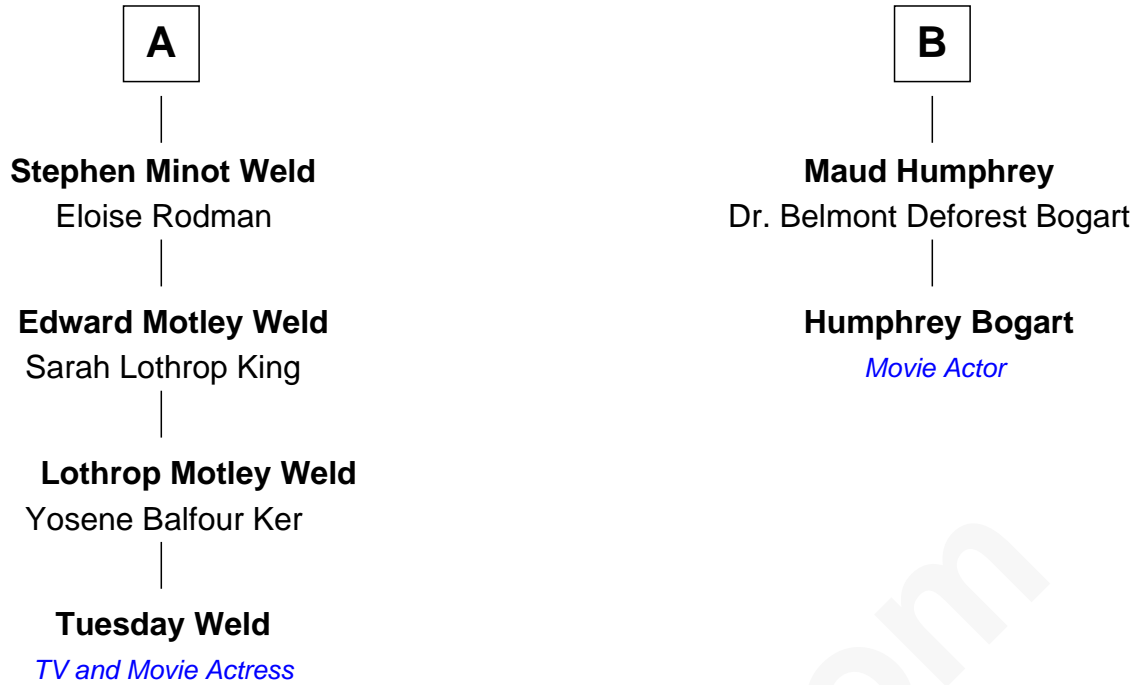

# FamousKin.com Relationship Chart of

**Tuesday Weld**

*TV and Movie Actress*

8th cousin 2 times removed of

**Humphrey Bogart**

*Movie Actor*

FamousKin.com